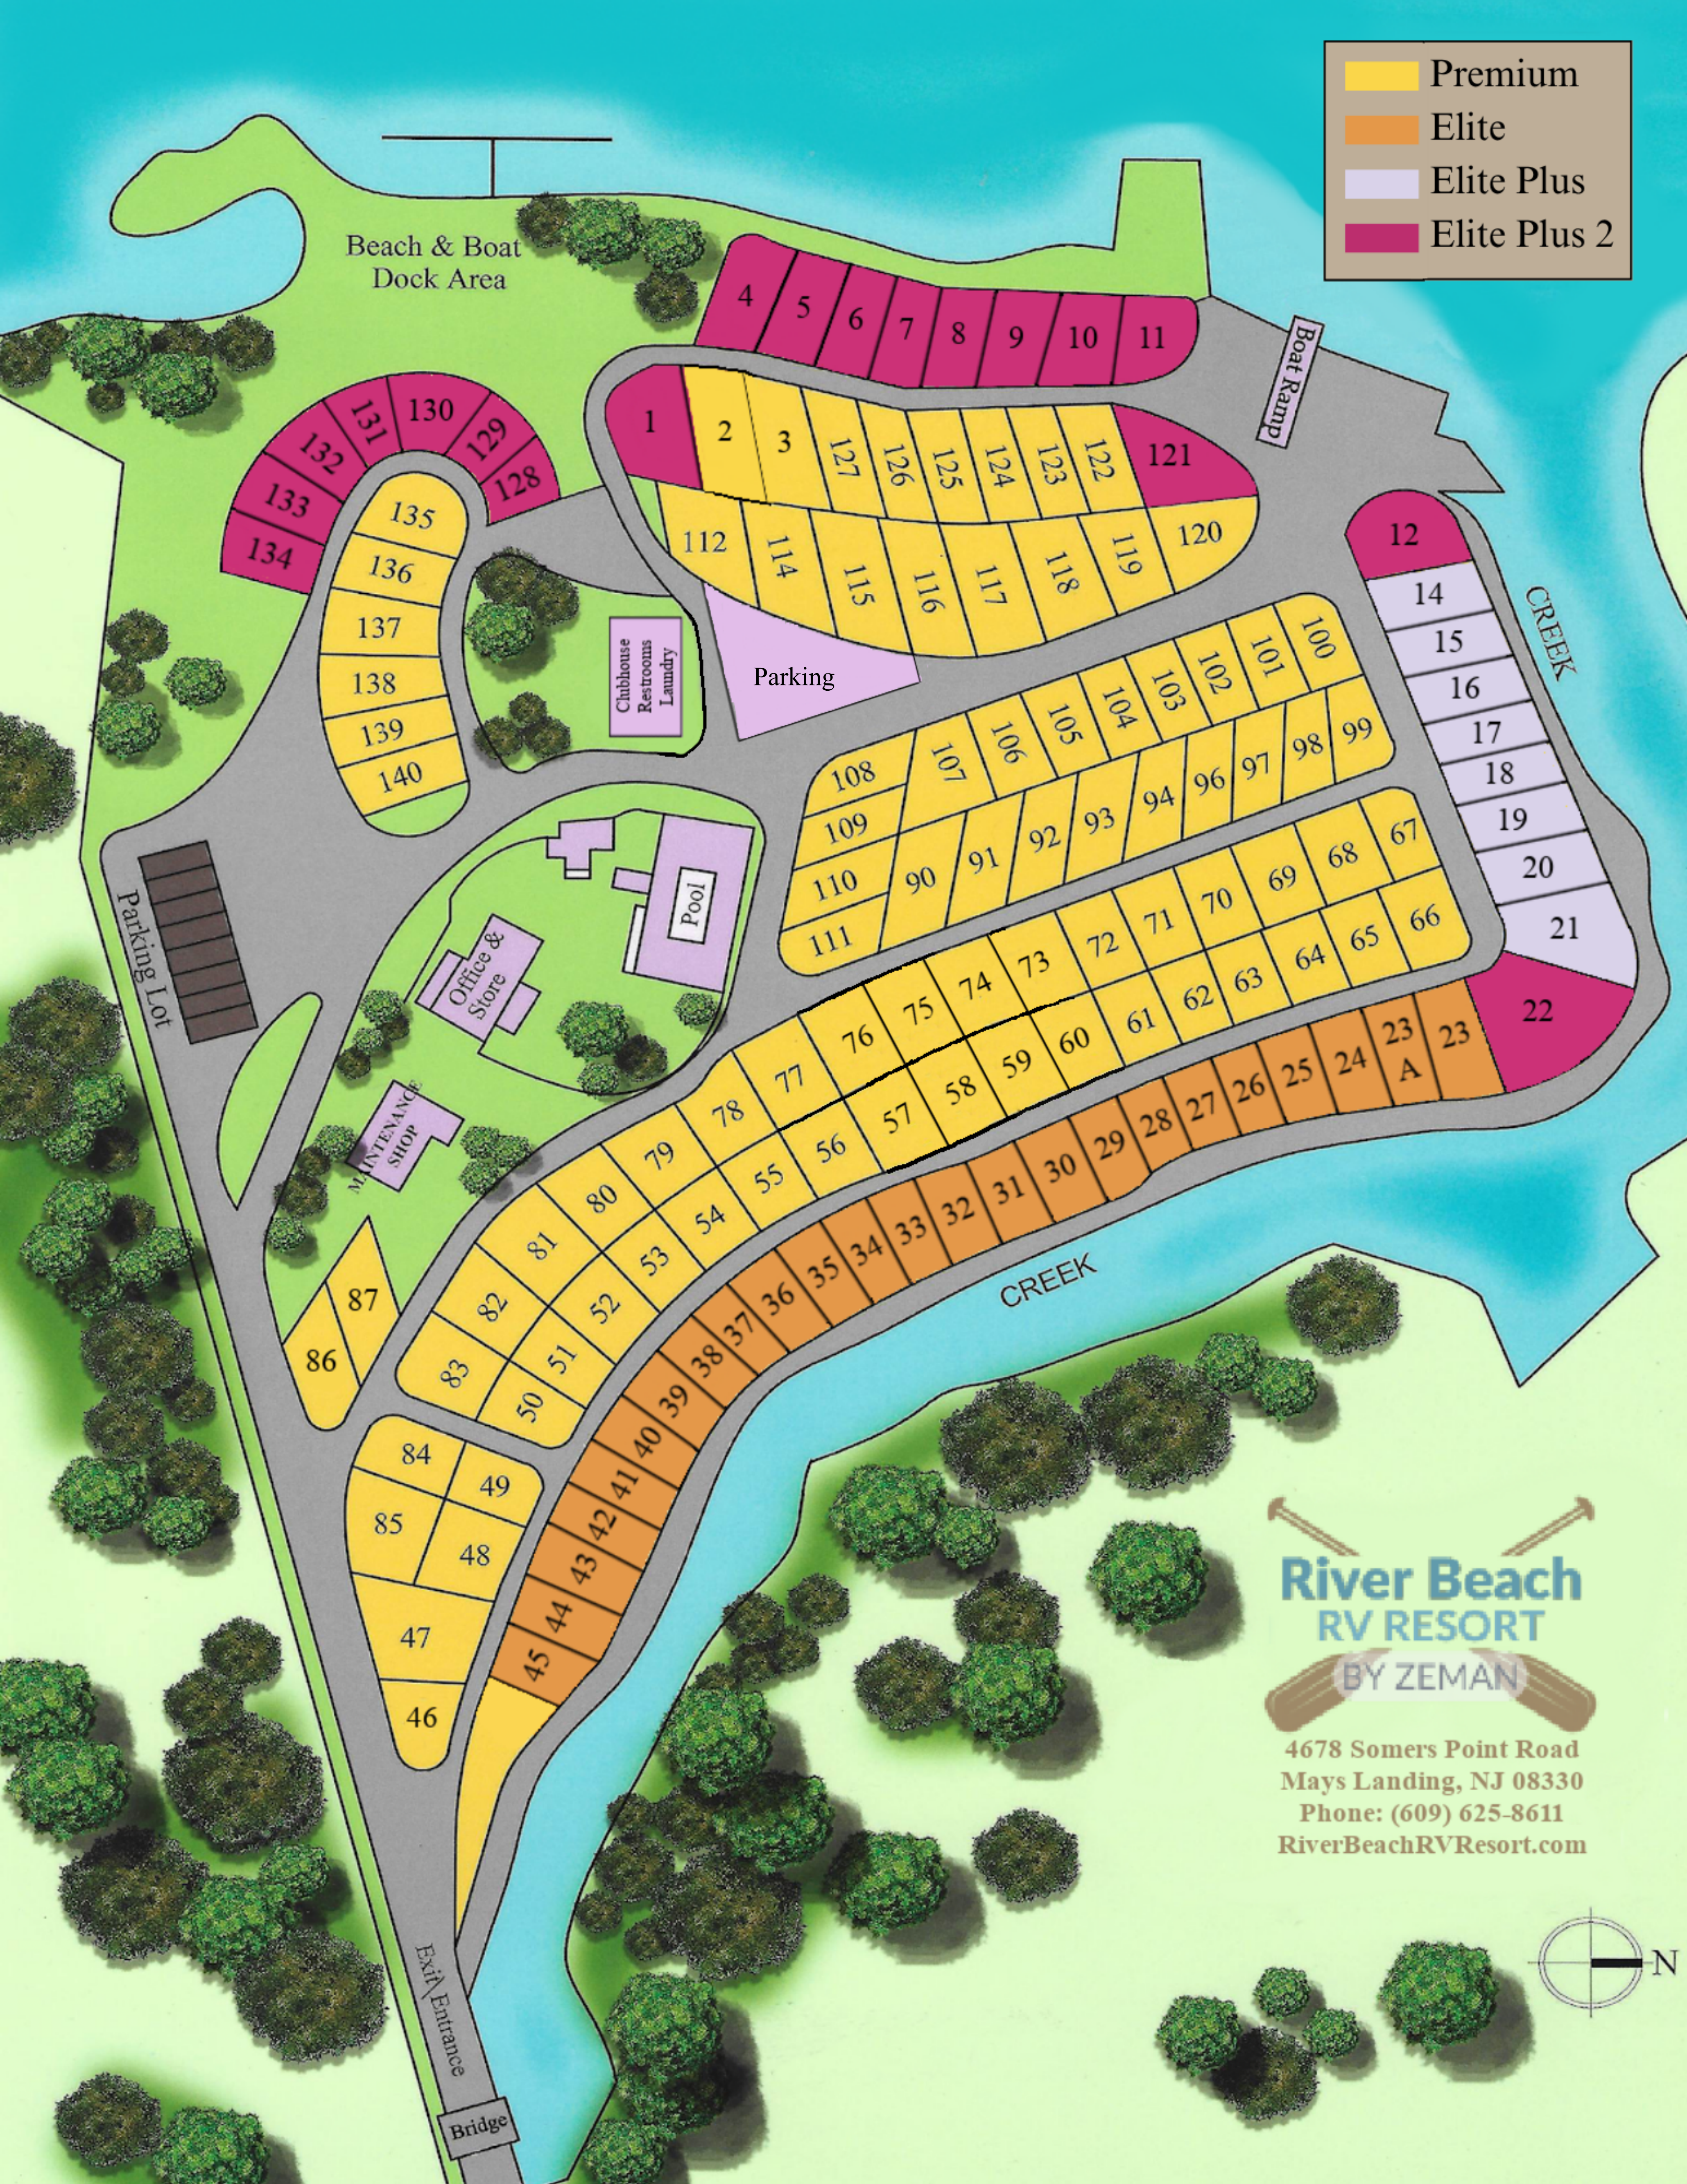

- Premium
- Elite
- Elite Plus
- Elite Plus 2

River Beach RV RESORT

BY ZEMAN

4678 Somers Point Road
Mays Landing, NJ 08330
Phone: (609) 625-8611
RiverBeachRVResort.com