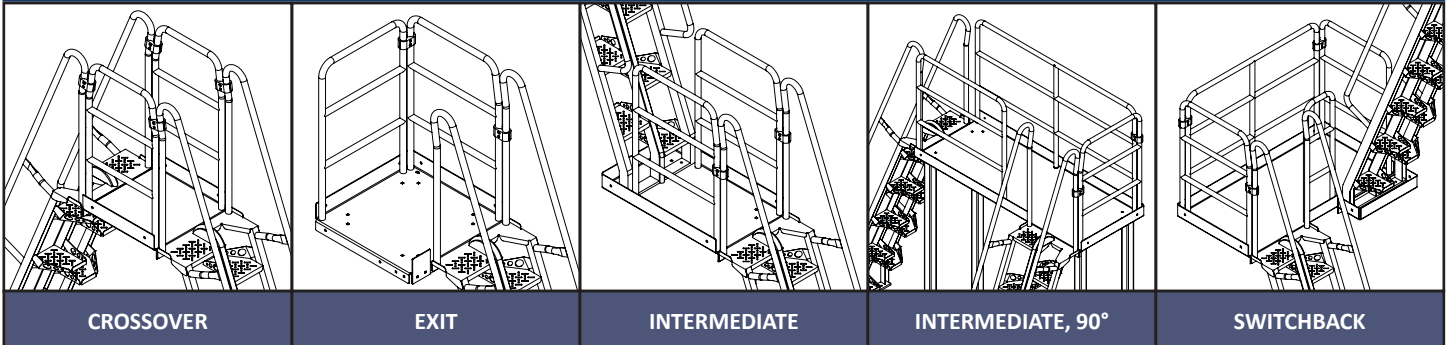

TYPES OF PLATFORMS FOR ALTERNATING TREAD STAIRS

✉ Ls.sales@lapeyrestair.com

☎ 800-535-7631 or 504-733-6009

LAPEYRE **STAIR**

*Standard powder coat colors are safety yellow, iron gray, and gray primer. Contact us for more information on custom powder coat color options.

All prices include applicable railing. Prices do not include legs and/or bracing; contact us for more information. Pricing is listed in U.S. dollars and subject to change without notification

ATSPPlatform_Pricing082018