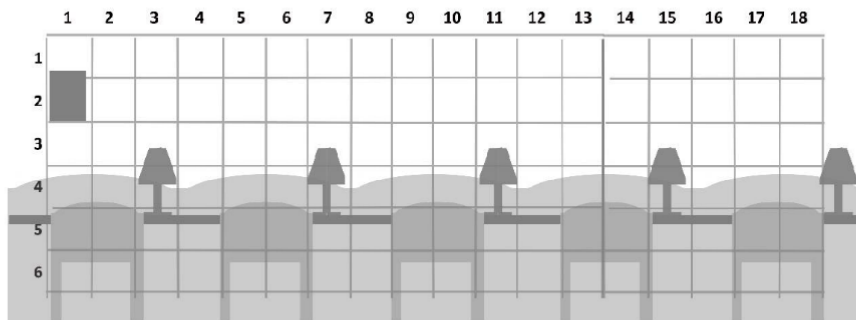

The Bayside Area Library Gallery is one of five gallery spaces available through the Virginia Beach Public Library system. The gallery features two display walls that face each other, creating an inviting seating area in between. Each wall measures approximately 18 feet in length and includes a mounted plastic holder for the artist’s statement and a business card holder beneath it, offering a professional and cohesive presentation.

Display area in Bayside Library:

The two display walls face each other. There is a common seating area in the middle.

There is a fixed plastic holder on each wall that can hold an artist statement. And a business card holder beneath it.

Image 1: A diagram showing the dimensions of the gallery walls at the Bayside Area Library.

VBPL BAYSIDE AREA LIBRARY ART GALLERY INFORMATION

Image 2: Wall One with five desks separated by privacy dividers, each with a chair and lamp, beneath framed black-and-white photos on a light wood wall.