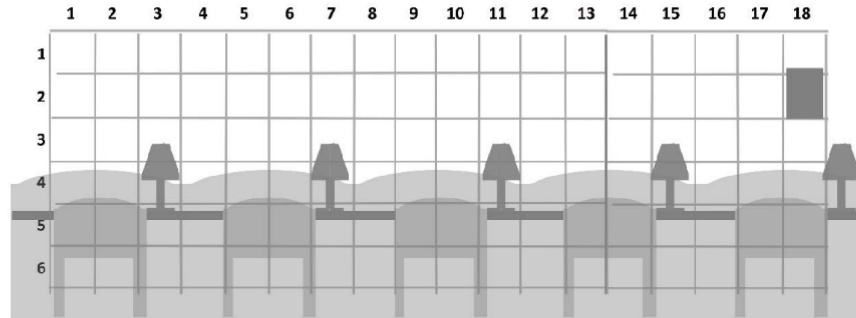

The Bayside Area Library Gallery is one of five gallery spaces available through the Virginia Beach Public Library system. The gallery features two display walls that face each other, creating an inviting seating area in between. Each wall measures approximately 18 feet in length and includes a mounted plastic holder for the artist’s statement and a business card holder beneath it, offering a professional and cohesive presentation.

Display area in Bayside Library:

The two display walls face each other. There is a common seating area in the middle.

There is a fixed plastic holder on each wall that can hold an artist statement. And a business card holder beneath it.

Image 1: A diagram showing the dimensions of the gallery walls at the Bayside Area Library.

VBPL BAYSIDE AREA LIBRARY ART GALLERY INFORMATION

Image 2: Wall One with five desks separated by privacy dividers, each with a chair and lamp, beneath framed black-and-white photos on a light wood wall.