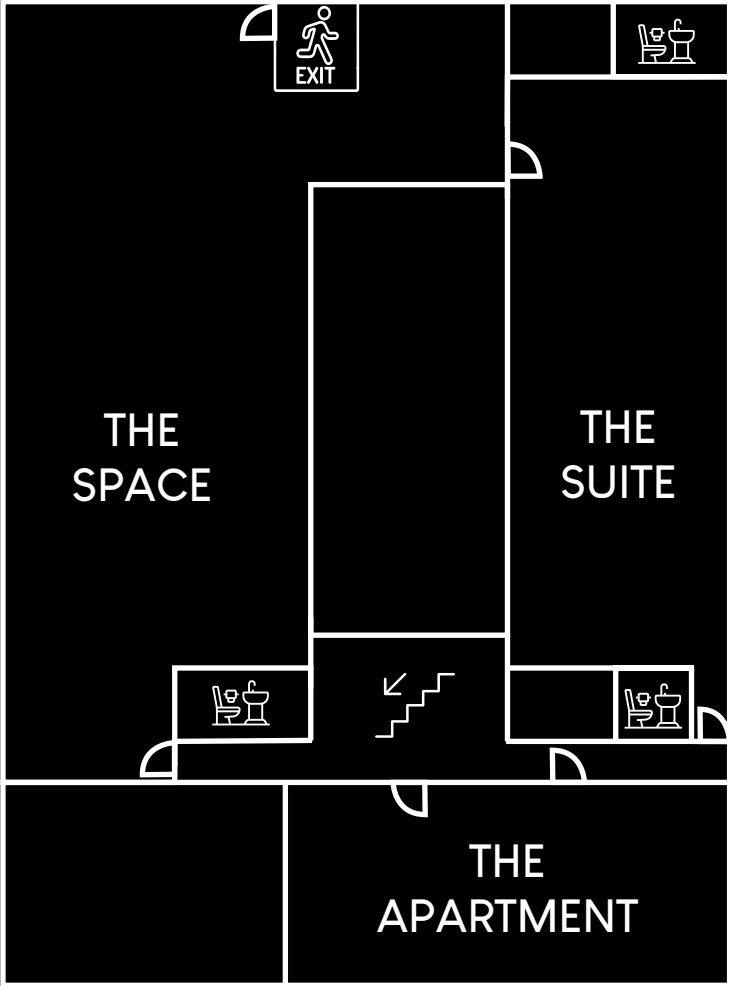

# THE CONFERENCE

---

Unlock an unmatched conference experience at our exclusive venue. Multiple breakout rooms, F&B rooms and plenary options available. The venue brings 1350m2

**Including:**

- The Lobby
- The Warehouse
- The Lounge
- The Patio
- The Suite
- The Apartment
- The Space

**GROUND  
FLOOR**

**FIRST  
FLOOR**

## *THE WAREHOUSE*

---

UP TO 300 PAX

*THE LOUNGE*

---

UP TO 150 PAX

# THE SPACE

---

UP TO 250 PAX

*THE APARTMENT*

UP TO 30 PAX

*THE SUITE*

---

UP TO 120 PAX