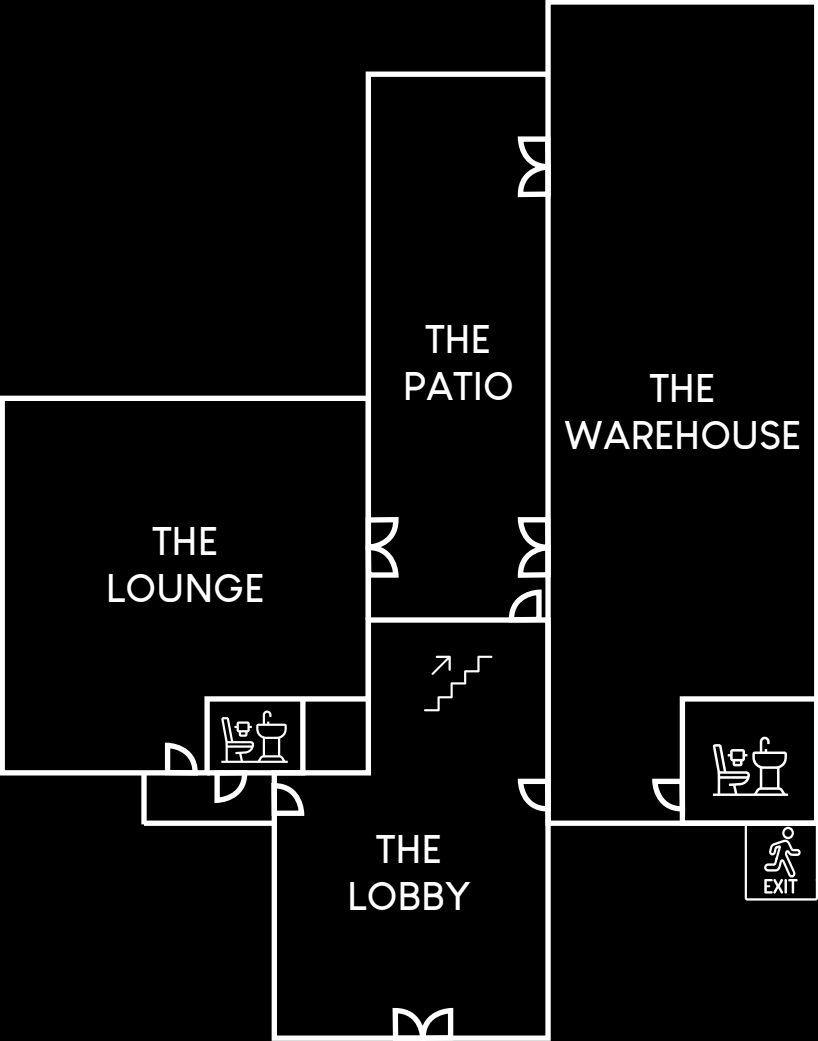

# THE CONFERENCE

---

Unlock an unmatched conference experience at our exclusive venue. Multiple breakout rooms, F&B rooms and plenary options available. The venue brings 1350m2

**Including:**

- The Lobby
- The Warehouse
- The Lounge
- The Patio
- The Suite
- The Apartment
- The Space

**GROUND  
FLOOR**

**FIRST  
FLOOR**

## *THE WAREHOUSE*

---

UP TO 300 PAX

*THE LOUNGE*

---

UP TO 150 PAX