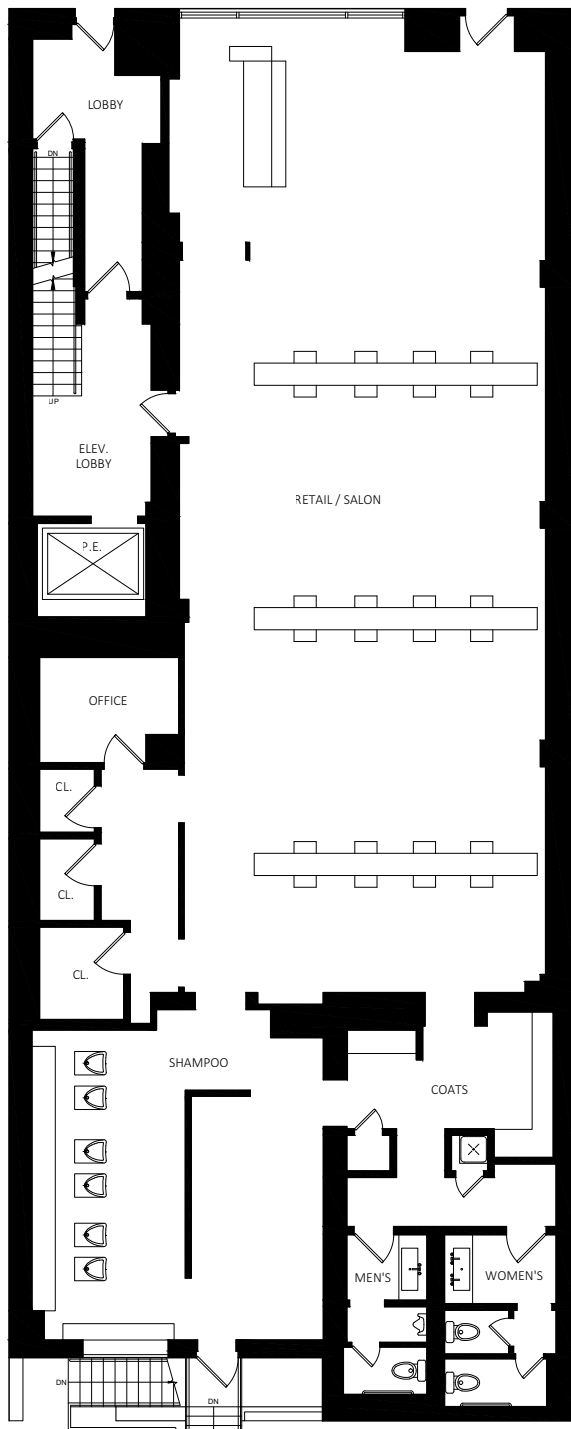

[CLICK](#)

Waiting Room

High Ceiling
Open Space

Make-up Room

Windowed
Front Space

More Space
in Back

So Much
More Space

Fitting Rooms

Ground
Floor Plan

Upgraded
Bathrooms

3,901 RSF

G
Ground
Floor

**Entire Building
16,181 RSF**

Licensed Real Estate Broker

**Home
Map**

146 E 56th St

MIDTOWN EAST | EXCLUSIVE BRANDING RIGHTS

[CLICK](#)

Ground Floor

High Ceiling
Open Space

Windowed
Front Space

More Space
in Back

So Much
More Space

Ground Floor Plan