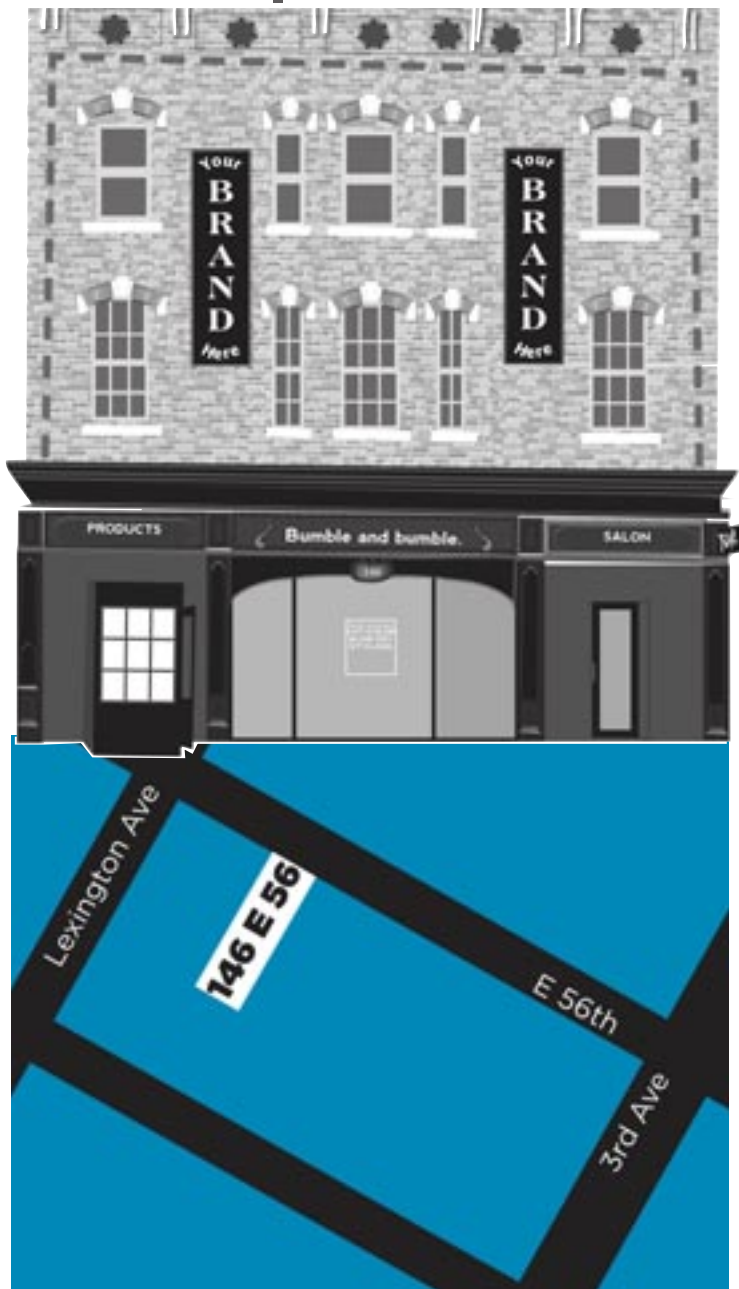

[CLICK](#)

Employee
Space on LL

Lower Level
Floor Plan

3,901 RSF

LL

Lower
Level

Entire Building
16,181 RSF

NYC RETAIL
BY TIME EQUITIES INC.

Licensed Real Estate Broker

[Home](#)

[Map](#)

146 E 56th St

MIDTOWN EAST | EXCLUSIVE BRANDING RIGHTS

CLICK

1,623 RSF
3.5
Mezzanine

3,378 RSF
3
Floor