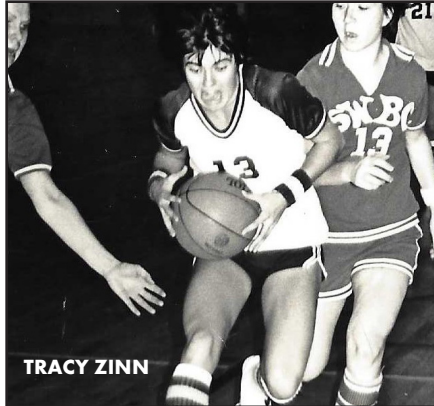

ASSISTS

783 SANDY CRIBBS

510 CAMILLA HARTZLER

452 TRACY ZINN

450 BECKY FELLESTEIN

442 NATASHA NEAL

CAREER ASSIST LEADERS MOST ASSISTS

1.	783	Sandy Cribbs	1982-86
2.	510	Camilla Hartzler	1990-94
3.	452	Tracy Zinn	1977-81
4.	450	Becky Fellenstein	1993-97
5.	442	NaTasha Neal	2001-05
6.	438	Ashlee Luko	2007-11
7.	382	Stacey Raccuglia	1984-88
8.	366	Andrea Coffman	1989-92
9.	317	Kara Blankenship	2008-12
10.	316	Heather Collier	1997-02
11.	304	Rachel Damanski	2003-07
12.	292	Teresa Marlowe-Friedrich	1984-88
13.	285	Kim Comstock	1985-87
14.	275	Amanda Sutton-Morrow	1998-02
15.	270	Kris Bruzelius	1988-92
16.	257	Katarzyna Dydek	1993-96
17.	257	Rachel Sooter	1996-99
18.	254	Tori Mooneyham	1995-99
19.	252	Beth Garrison	2002-05
20.	251	Staci Jones	1997-01

SEASON ASSIST LEADERS MOST ASSISTS

1.	274	Sandy Cribbs	1985-86
2.	231	Sandy Cribbs	1984-85
3.	211	Camilla Hartzler	1993-94
4.	171	Becky Fellenstein	1995-96
5.	160	Tracy Zinn	1980-81
6.	146	Traci Zinn	1979-80
7.	143	Andrea Coffman	1992-93
8.	143	Ashlee Luko	2009-10
9.	140	Sandy Cribbs	1982-83
10.	138	Sandy Cribbs	1983-84
11.	138	NaTasha Neal	2002-03
12.	137	Beth Garrison	2004-05
13.	129	Ashlee Luko	2007-11
14.	129	Rachel Sooter	1997-98
15.	127	Kathy Erickson	1976-77

ASSIST RECORDS

ASSISTS

Game: 14, Tracy Zinn at Missouri S&T (1980)
Sandy Cribbs vs Crowder (1981);
Sandy Cribbs at William Jewell (1984);
Sandy Cribbs vs William Woods (1984);
Sandy Cribbs vs William Jewell (1984)

Season: 274, Sandy Cribbs (1985-86)
Career: 783, Sandy Cribbs (1982-86)

ASSIST AVERAGE

Season: 8.1, Sandy Cribbs (1985-86)
Career: 6.9, Sandy Cribbs (1982-86)