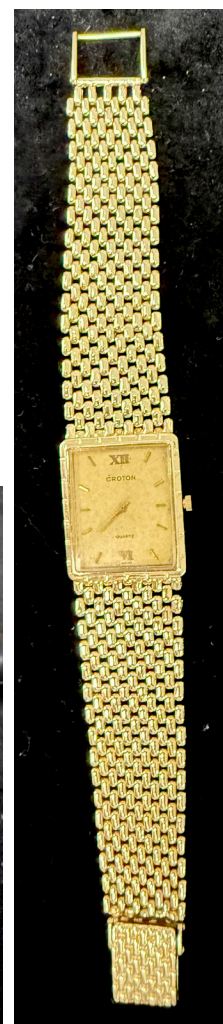

ONLINE
AND LIVE

AUCTION

Tuesday, February 17 at 10 AM CST

LOCATION: Knights of Columbus Hall, 3540 East 10th Street, Owensboro, KY

From the intersection of Hwy. 144 and the Wendell Ford Expressway, head west on Hwy. 144 for 1.7 miles, then south on Isaac Shelby Drive .3 miles then east on East 10th Street.

***** ALL ITEMS ARE HELD AT AN OFFSITE LOCATION *****

JEWELRY-Owensboro Catholic High School 14k yg signet ring; 14k yg signet ring; 10kt yg Owensboro Catholic High School class ring; 1985 Owensboro Catholic High School State Celestrum ring; 14k yg wide band ring; 14k yg band ring; 1968 10k wg Loyola University class ring; 14k yg mens diamond ring; 10k yg band w/ diamond; 14k yg cuff links (multiple pairs); UK 14k yg tie tack; mens 14k yg flat link bracelet; 17 jewel Longines pocket watch; 24" 10k yg with Ankh pendant; watches including 14k wg Jules Jurgenson watch; Aviator, Tag Heurer, Citizen, and 14k yg Croton watch;
NCAA Jewelry: 14k yg Wittnauer John R. Wooden Classic watch; 2009 Big East Champion watch; 2012 UofL Final Four ring (lustrum); 2014 UofL Sweet 16 ring; 2005 10k yg UofL Final Four ring; 2013 10k wg NCAA UofL Champion ring

COINS: 1978 gold Krugerrand; 1879 Twenty Dollar gold Liberty; 1907 Quarter Eagle; (2) 1881 Half Eagle gold coins; 1882 Half Eagle gold coin; 1882 Half Eagle gold coin; 2008 Indian Head \$50 gold coin (one ounce); Eisenhower silver dollar; 1894 Morgan silver dollar; 1922 Peace silver dollar; 1894 Morgan silver dollar; \$1 gaming token from Golden Nugget casino; 1899 Black Eagle Silver Certificate; Italy Lira Bank Notes

FURNITURE-ARTWORK-COLLECTIBLES: Oak knee hole desk; oak glass front cabinet; marble top tables; Hickory bent rocker; Oak chair with needlepoint seat; Barrister book case; oak book shelf; Leighton Jones signed painting, signed painting of Charolais bull, and other artwork; Religious statues and collectibles; Hummel figurines and other.