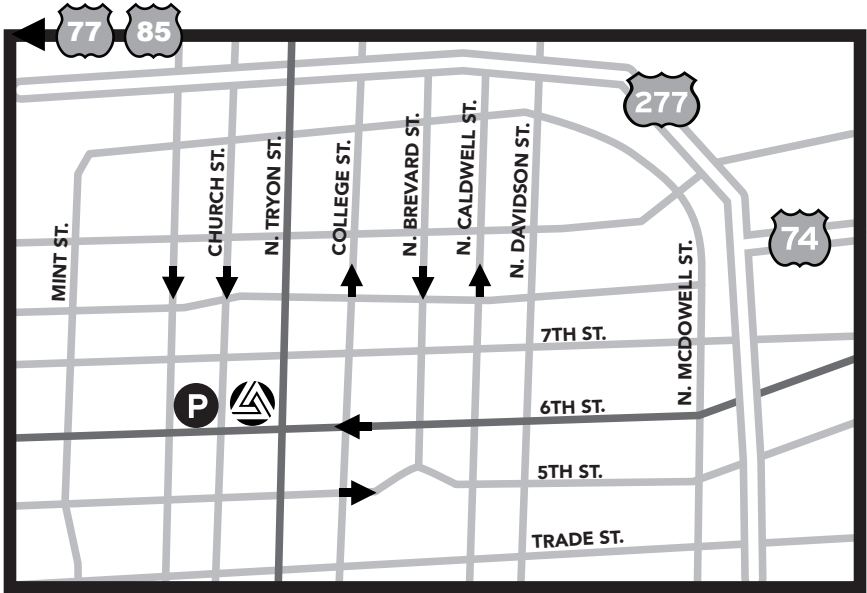

DISCOVERY PLACE SCIENCE

301 N Tryon St | Charlotte NC 28202 | 704.372.6261

discoveryplacescience.org

DIRECTIONS TO THE MUSEUM

Discovery Place Science is located in the heart of uptown Charlotte and is accessible by car, train or foot.

BY CAR

Discovery Place Science Parking Deck is located at the corner of Church and 6th Sts. in uptown Charlotte. Enter the deck from 6th St. The Deck is three levels and walking access to the Museum from the Parking Deck is available on Level 3 - an elevator and staircase connects all three levels. During the summer parking may become congested, we suggest arriving early.

BY TRAIN

Discovery Place Science is two blocks from the 7th Street Station stop on the LYNX Light Rail system. Upon exiting the train at 7th St., head west toward Tryon St., Discovery Place is located on Tryon St. between 6th & 7th Sts.

BY FOOT

If you are in uptown Charlotte, simply head toward Tryon St. & 6th St. - we're hard to miss! There are two entrances to the Museum - one located on 6th St. between Tryon St. & Church St. and the other on N. Tryon St. between 6th & 7th Sts.