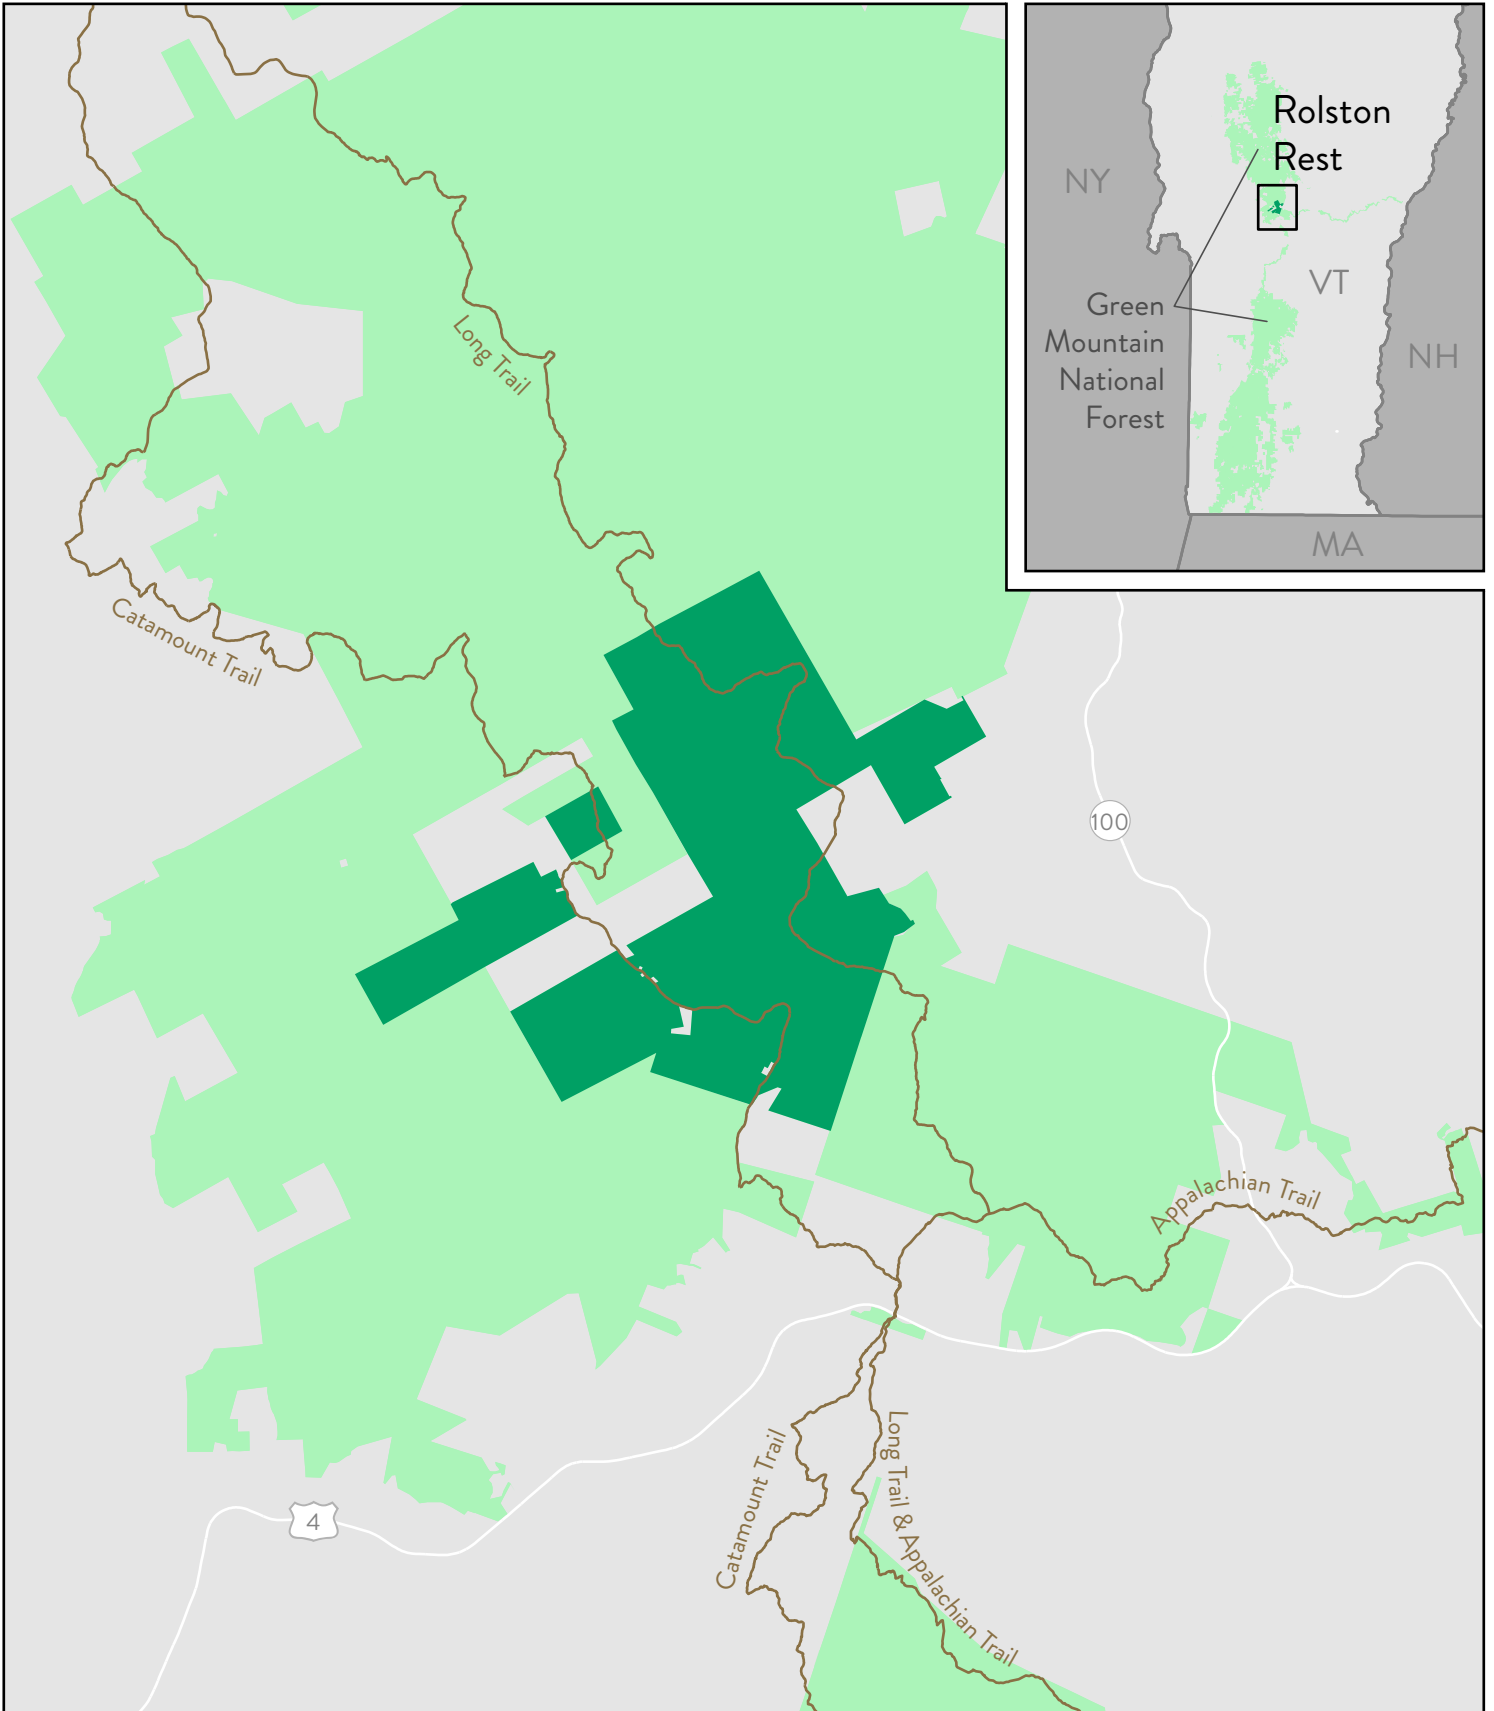

Rolston Rest Protected with OSI Support

Town of Chittenden | Rutland County, Vermont

 Green Mountain National Forest

0 1 2 Miles