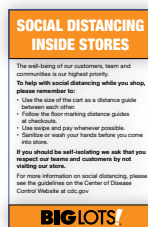

OneTouchPoint Awareness Signage

COVID-19 is forcing us all into a “new normal” and is changing the way people interact with each other and how businesses interact with customers. Keep customers and employees safe and aware of social distancing regulations and COVID-19 developments with the right signage and materials. OneTouchPoint can help produce any materials you may need. We have templates available or can create custom work for your brand.

Throw Away Menus

Floor Graphics – Thank You

Circle Floor Graphics

Window Cling – Social Distancing

Store Signs – Social Distancing

Yard Signs (includes stakes)

Face Mask Signs

Do Not Enter Signs