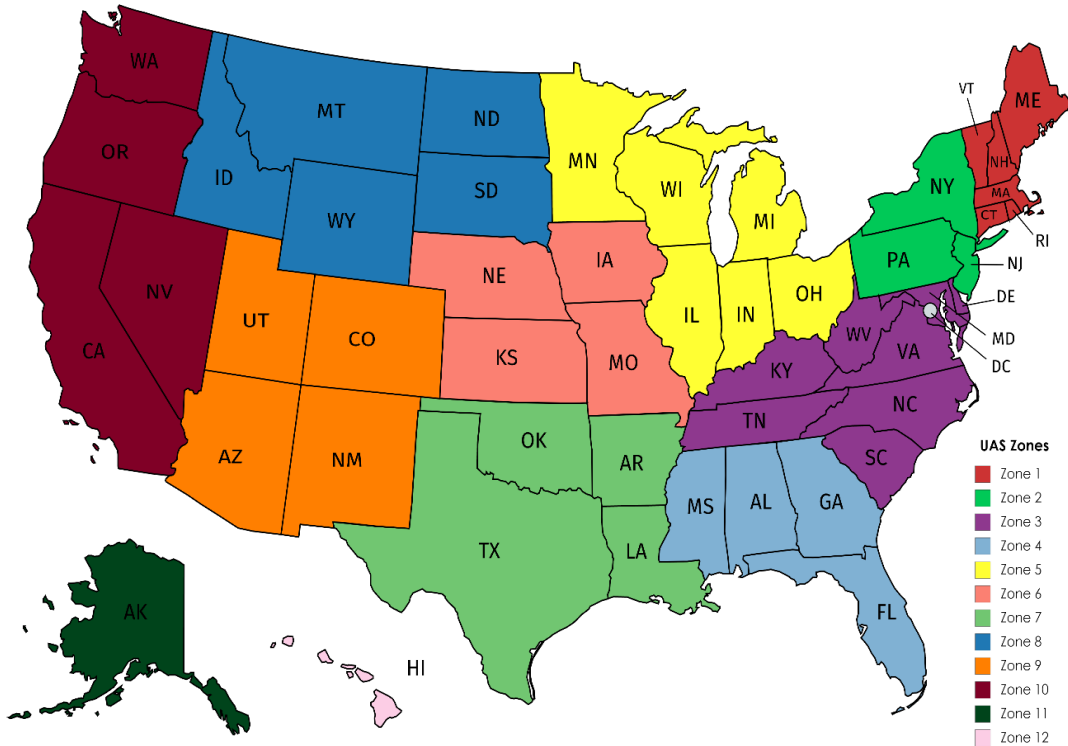

# Unmanned Aerial Vehicle (Drone) Services

## Service Zones Map

Created with mapchart.net ©

SERVICE ZONE	STATES WITHIN EACH SERVICE ZONE
1	CT, MA, ME, NH, RI, VT
2	NY, NJ, PA
3	WV, VA, MD, DC, DE, NC, SC, KY, TN
4	GA, FL, AL, MS
5	OH, IN, IL, MI, WI, MN
6	IA, MO, NE, KS
7	OK, TX, AR, LA
8	ND, SD, MT, WY, ID
9	UT, CO, AZ, NM
10	WA, OR, CA, NV
11	AK
12	HI