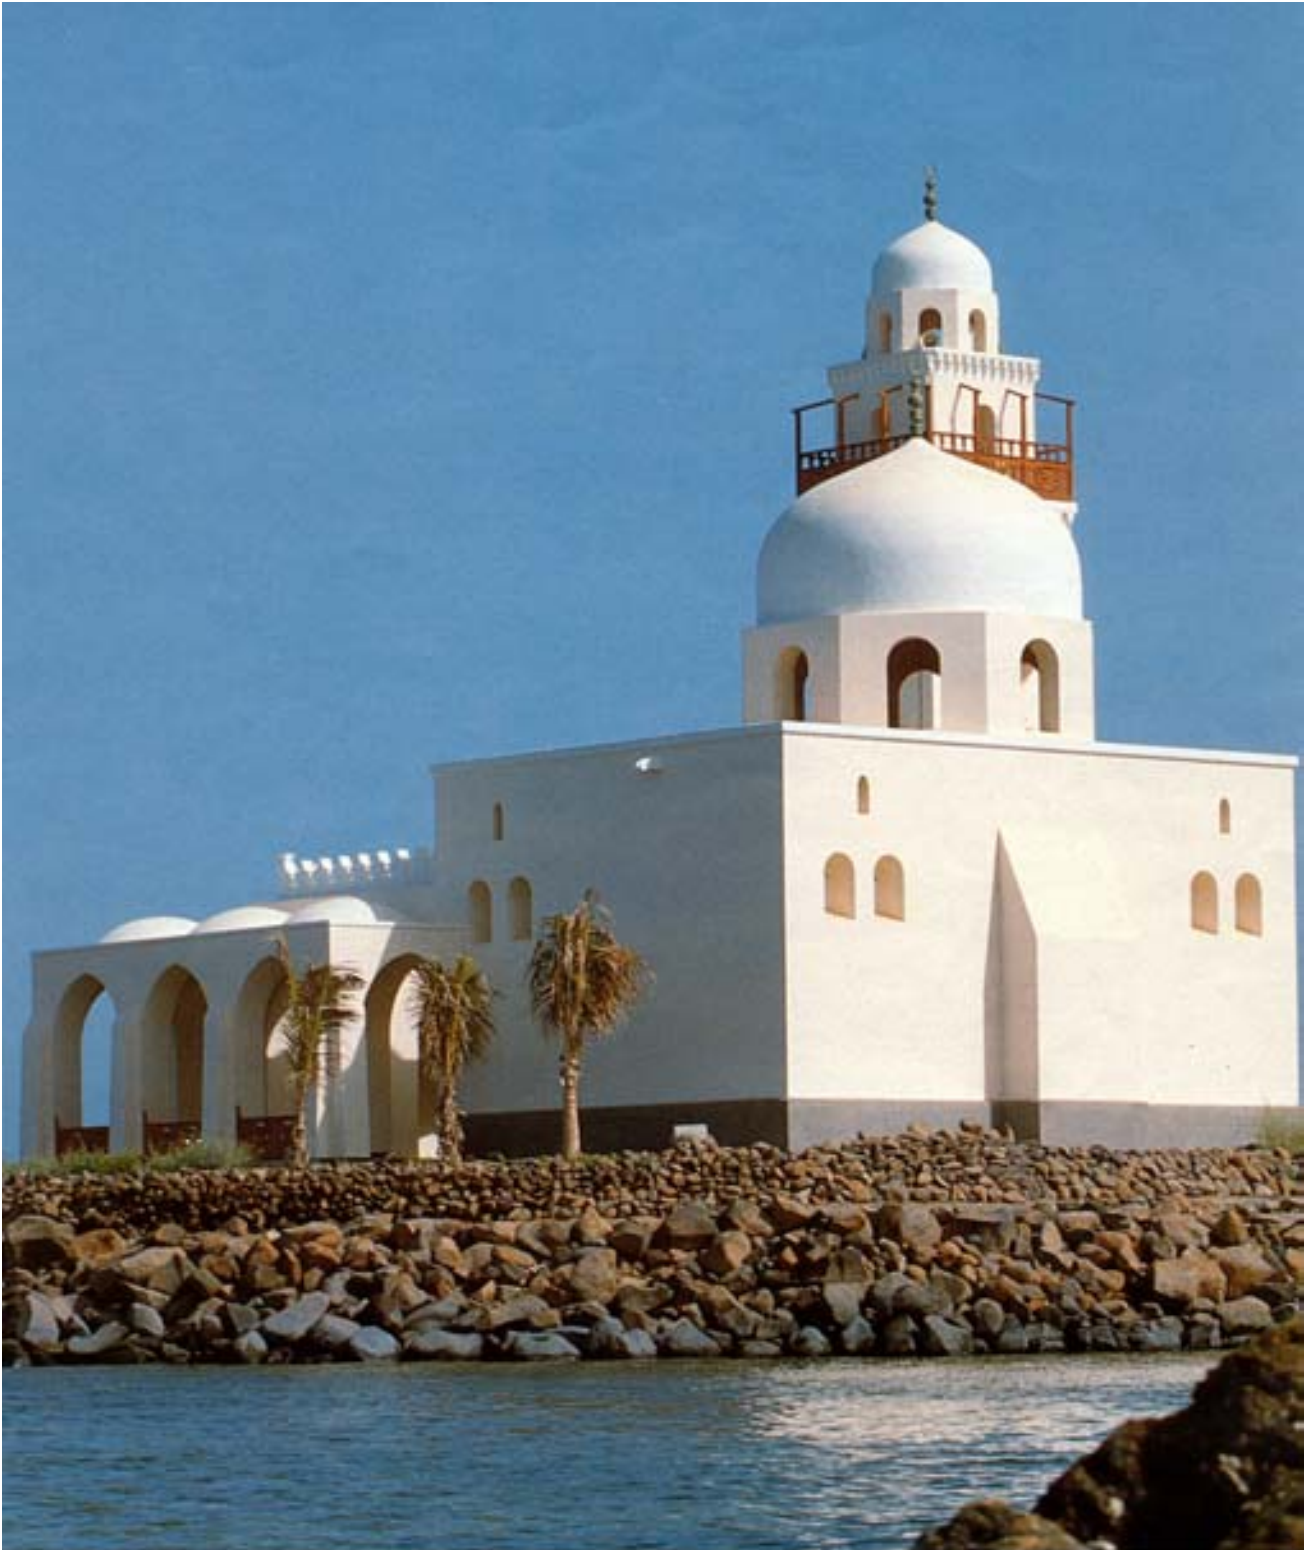

Corniche Mosque: Overall View

Island Mosque: Loggia looking out to the Sea

Corniche Mosque: Details of the interior and exterior

Island Mosque: Overall View

Island Mosque: Door in Teakwood and Brass

Island Mosque: Interior of Prayer Hall with Mihrab and Koran Shelves

Island Mosque: Entrance Door

Island Mosque: Floor Pattern in two hues of Granite

Island Mosque: Chandelier under the main Dome

Island Mosque during Construction

Island Mosque: main Dome during Construction

Ruwais Mosque at Sunset

Ruwais Mosque: Model

Ruweis Mosque: main Dome and Minaret during Construction

Ruwais Mosque during Construction