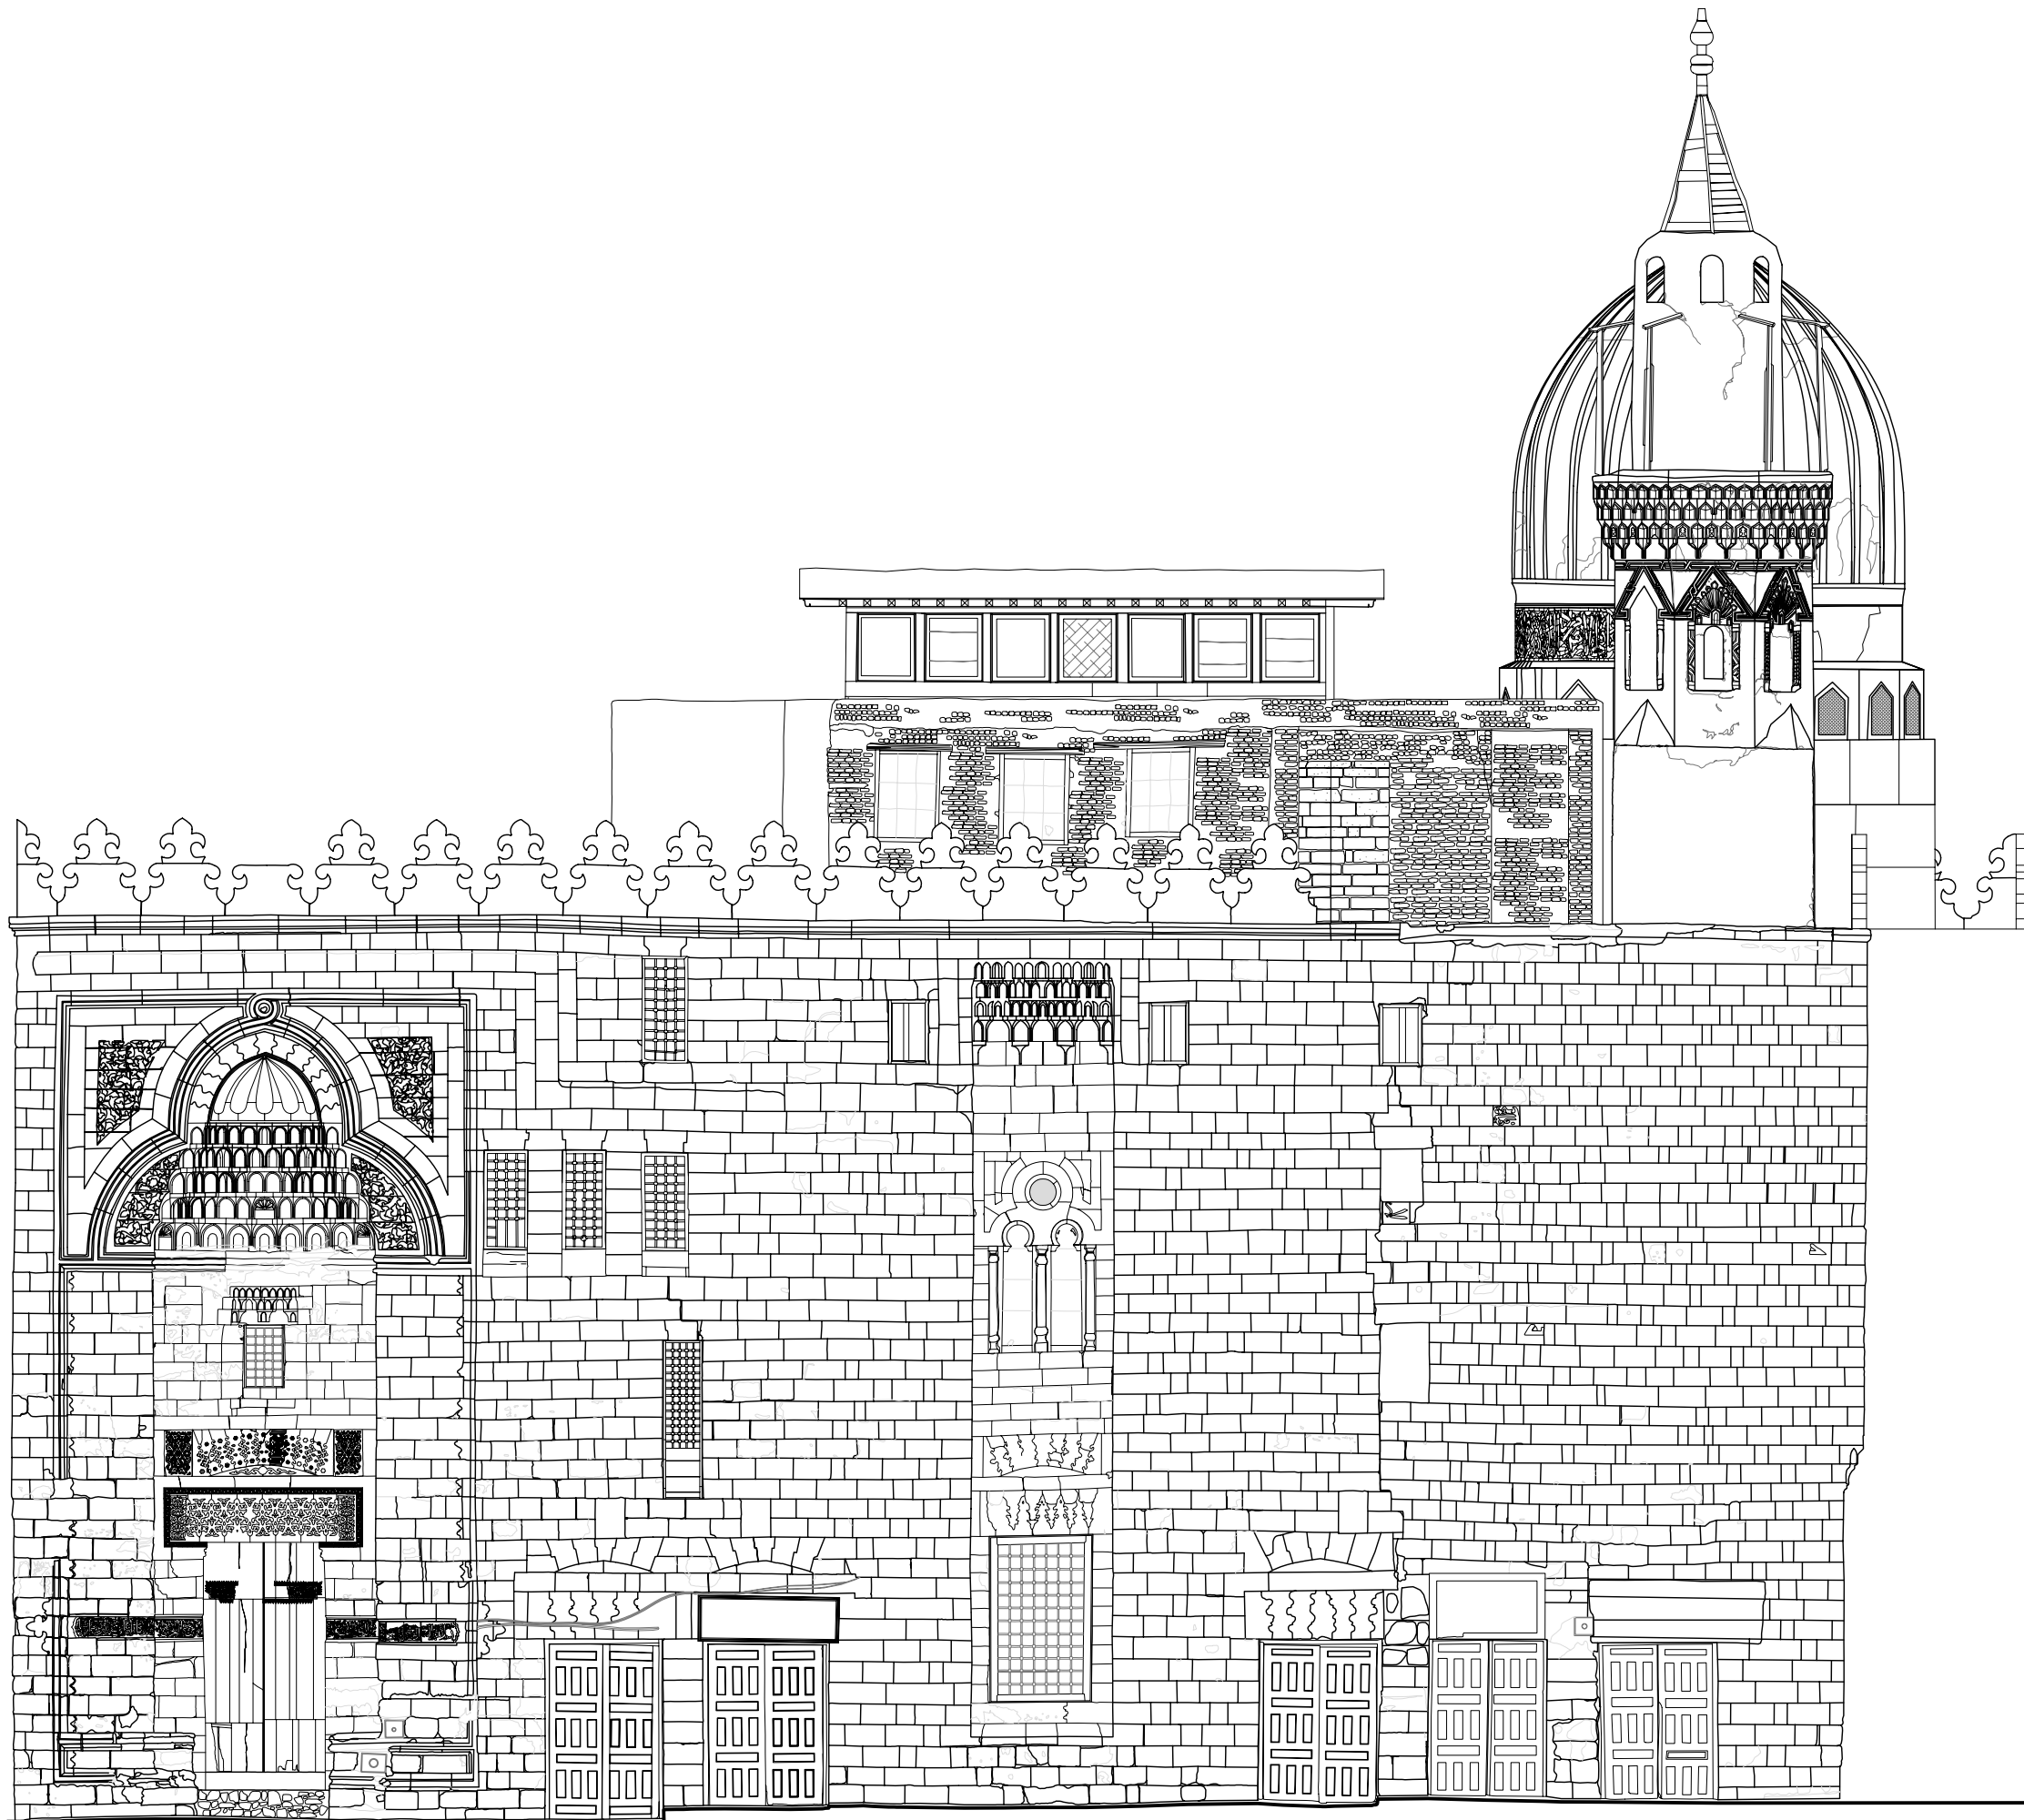

NORTH

KEY PLAN

LEGEND

AGA KHAN TRUST FOR CULTURE  
Aga Khan Cultural Services-Egypt

ASLAM AL-SILAH DAR MOSQUE  
CONSERVATION PROJECT  
CAIRO - EGYPT

DRAWING TITLE  
WESTERN ELEVATION

EXISTING CONDITION DRAWINGS

SITE SURVEY: LISKANDER H.Noel  
DRAFTING: LISKANDER H.Noel

SCALE: 1 : 100

PROJECT DATE: June 2006 - March 2009

DRAWING NO.: B - 10

23.00

11.74

0.00

-0.9

25  
Roof Plan Level

10.0  
Floor Plan

8.5  
Floor Plan

6.0  
Roof Plan

1.0  
Ground Floor Plan

0.00

-0.9

B  
10 WESTERN ELEVATION