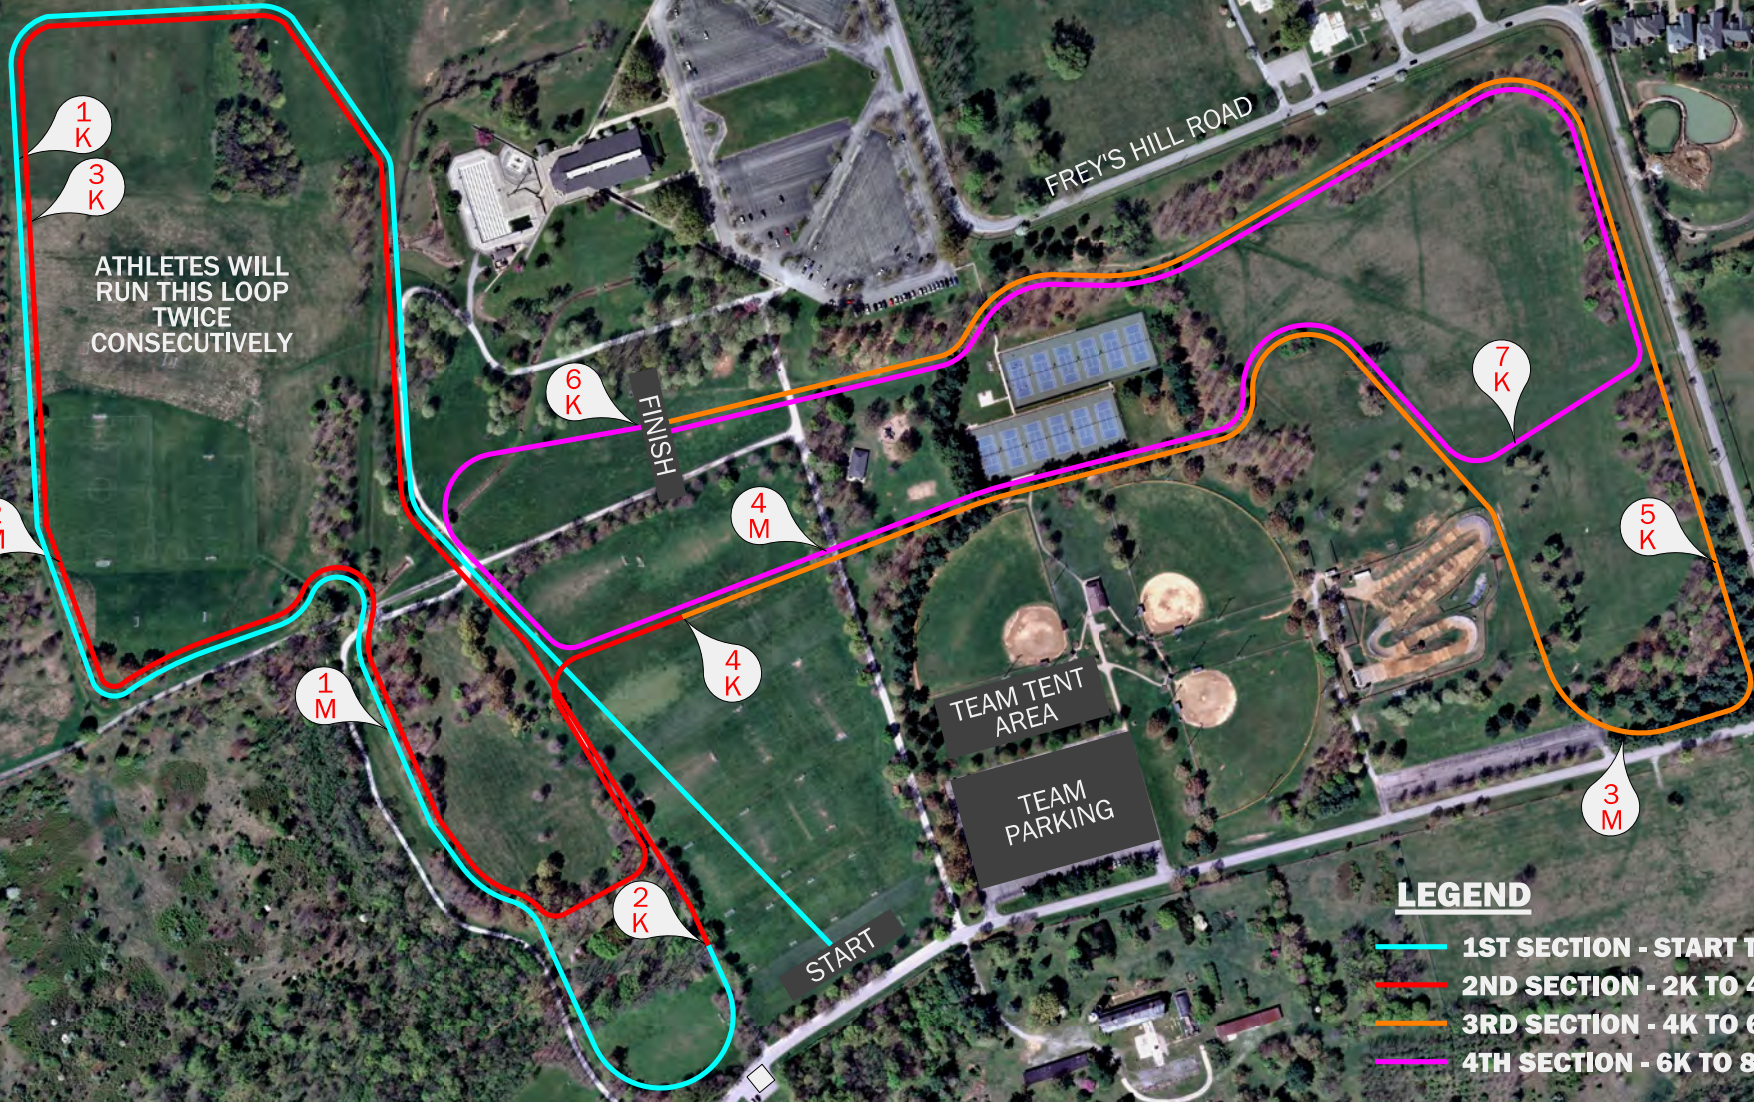

E.P. TOM SAWYER STATE PARK

MEN'S 8,000 METER COURSE

LEGEND

- 1ST SECTION - START TO 2K
- 2ND SECTION - 2K TO 4K
- 3RD SECTION - 4K TO 6K
- 4TH SECTION - 6K TO 8K

Scale: 1" = 400'