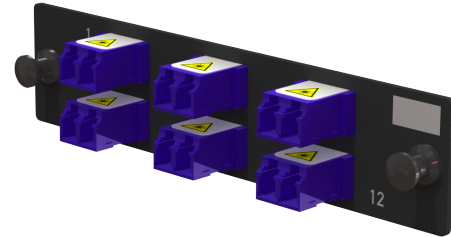

DATA SHEET

Q-Series Keyed Front Non Keyed Rear OFP Adapter Panel, 6 LC Duplex Adapters, 12 Fibers

Overview

The Keyed 12-fiber OFP Adapter Panels are designed to be used with a Fiber Enclosure to support LC Duplex adapters. This adapter panel offers 6 LC Duplex adapters and is equipped with plunger and grommet fasteners to hold the panels securely in place and support efficient installations. Keyed connectivity solutions offer users security and network segregation to match cords to the proper channels during installation.

Features

- **Keyed LC:** Control access to networks preventing non keyed LC connectors from being inserted
- **Adapter panel is front removable:** Ideal for simple moves, adds, and changes
- **Uses plunger/grommet fastener:** Holds adapter panels securely in place
- **Ceramic Insert:** Minimizes insertion loss

DATA SHEET

Q-Series Keyed Front Non Keyed Rear OFP Adapter Panel, 6 LC Duplex Adapters, 12 Fibers

General Information

- Color:
 - OFP-LCD12YC-A (Rose)
 - OFP-LCD12YC-B (White)
 - OFP-LCD12YC-C (yellow)
 - OFP-LCD12YC-D (Red)
 - OFP-LCD12YC-E (Orange)
 - OFP-LCD12YC-F (Violet)
 - OFP-LCD12YC-G (Gray)
 - OFP-LCD12YC-H (Blue)
 - OFP-LCD12YC-J (Brown)
 - OFP-LCD12YC-K (Aqua)
 - OFP-LCD12YC-L (Magenta)
 - OFP-LCD12YC-M (Green)
 - OFP-LCD12YC-U (Black)
- Installation: Q-Series Fiber Enclosure
- Typical Application: N/A
- Connection Type: Keyed Front Non Keyed Rear LC
- Number of Ports: 6
- Type: Keyed Fiber Adapter Panel
- Dust Covers: Yes