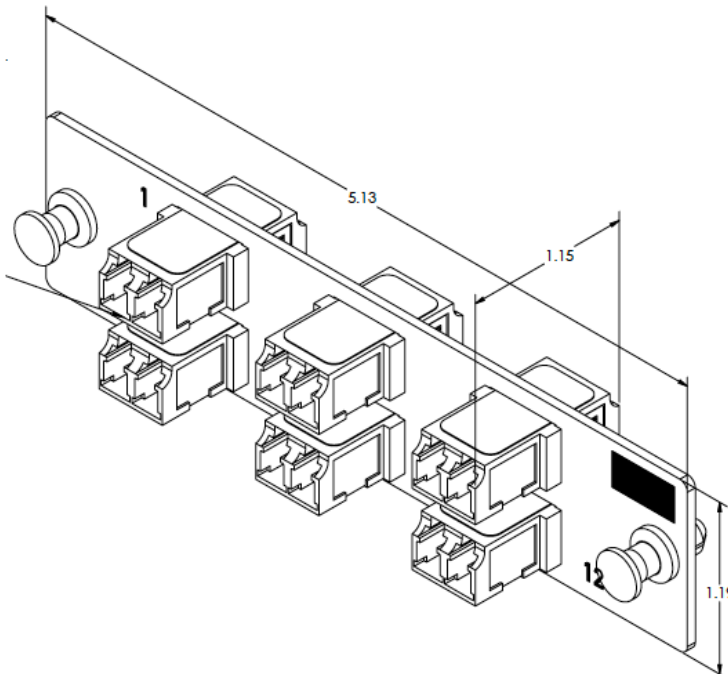

Listing Agencies/Third Party Certifications

- RoHS: Yes

Technical Information

- Connection Method: N/A
- Fiber Capacity: 12
- Polish: N/A
- Ceramic Alignment Sleeves: Yes
- TIA/EIA 604-10 Compliant: Yes
- TIA 455-21 Compliant: 500 mating cycles

Dimensions

- Depth (Metric): 29.21 mm
- Depth (US): 1.15 in
- Height (Metric): 30.22 mm
- Height (US): 1.19 in
- Width (Metric): 130.30 mm
- Width (US): 5.13 in

Legrand, North and Central America

60 Woodlawn Street
West Hartford, CT 06110
1.877.BY.LEGRAND (295.3472)
www.legrand.us