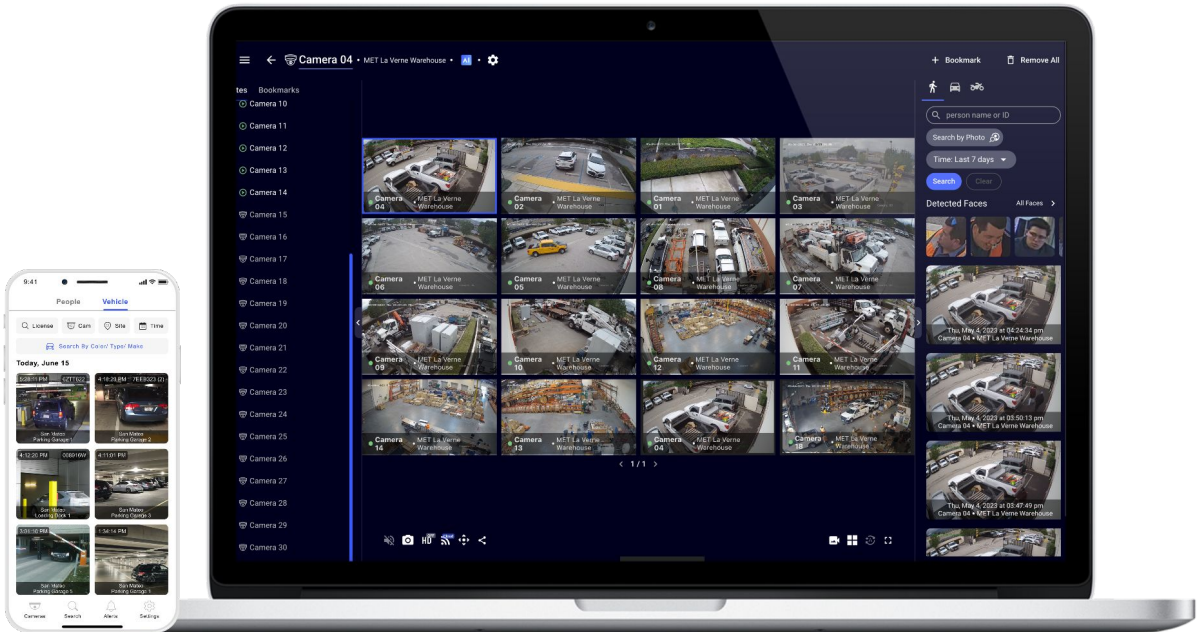

## KEY FEATURES

Receive Instant Smart Alerts for Intruders/Trespassers/Person of Interest/Vehicle of Interest via SMS/Email/Push Notifications

Remote Live Stream Monitoring

- Remote Live Streaming up to 16 Cameras in HD
- Bookmark and Auto-Cycle Play for Live Monitoring