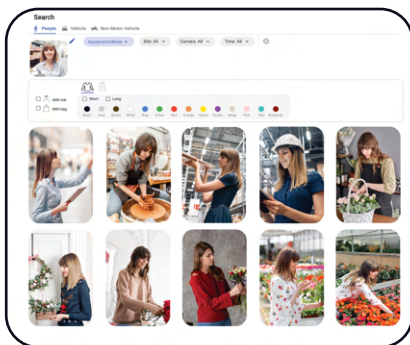

## Fast & Easy Security Workflow with CORE AI License Attached to Cameras

People\* & vehicle attribute search

License plate recognition with black- and whitelists

Customized smart alerts anywhere using Vision apps