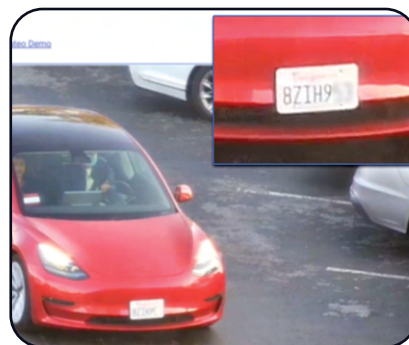

# TURING

Page 1 of 3

**TP-MRP042T-B**  
**TP-MRP082T-B**  
**TP-MRP164T-B**

\*Turing Vision bridge received may vary

Enables Turing Smart VSaaS for Turing and third-party IP cameras

Plug-and-Play POE for all cameras

## Fast & Easy Security Workflow with CORE AI License Attached to Cameras

People\* & vehicle attribute search

License plate recognition with black- and whitelists

Customized smart alerts anywhere using Vision apps