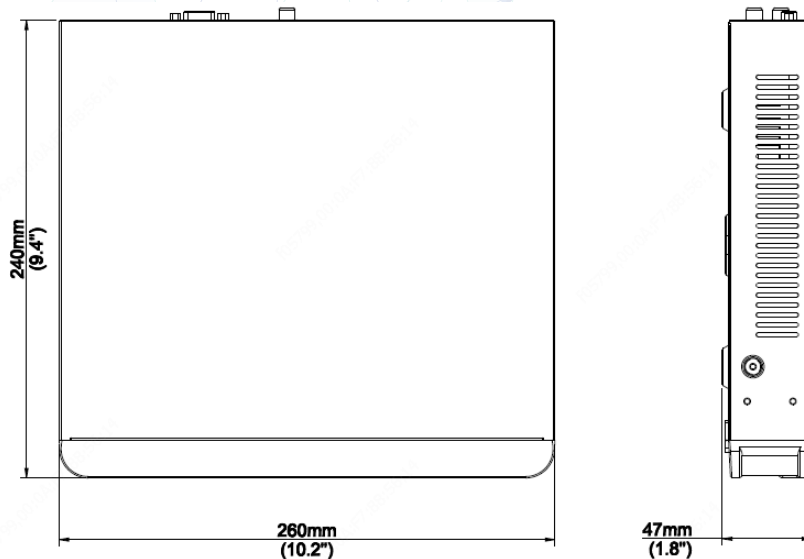

SMART Series Network Video Recorder w/ Bridge

TP-MRP042T-B | TP-MRP082T-B | TP-MRP164T-B

DIMENSIONS

TP-MRP042T-B