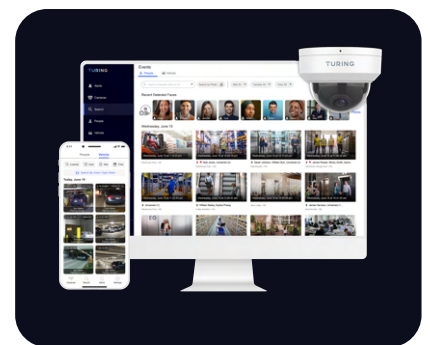

## Fast & Easy Security Workflow with CORE AI License Attached to Cameras

People\* & vehicle attribute search

License plate recognition with black- and whitelists

Customized smart alerts anywhere using Vision apps