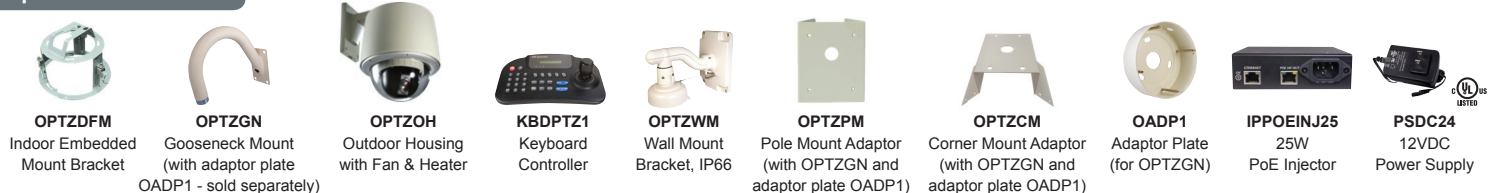

External Terminal Specifications (continued)

Power ..... DC jack
Storage ..... SD slot

Network Specifications

Protocols ..... IPv4, IPv6, TCP, UDP, RTCP, RTP, RTSP, HTTP,
HTTPS, SMTP, FTP, DHCP, UPnP, NTP, DNS
DDNS support ..... Speco DDNS (free of charge)
Security ..... User ID & Password protection, IP address filtering,
HTTPS, digest authentication, user access log
User Access ..... 8 simultaneous users at D1 resolution
Number of users may vary depending on resolution

System Specifications

PoE ..... PoE+ (IEEE 802.3at)
Analytics ..... Motion detection (3 regions), audio detection
Alarm Triggers ..... Analytics & sensor input
Alarm Events ..... FTP video file upload, email image upload,
SD card recording, alarm out
Video Buffer ..... Configurable pre-record & post-record
Image Settings ..... Text overlay

Client Specifications

Web Browser Support ..... Windows (Internet Explorer 8 and up)
Mobile Apps ..... Speco OnSIP (iPhone®, iPad® and Android™)
PC Application ..... Speco NVR, SecureGuard®

Operating & Unit Specifications

Power Supply ..... PoE, 12VDC (power supply not included)
Power Consumption 12W
Operating Temperature ..... 14° F – 122° F
Operating Humidity ..... 8% – 80% RH
Unit Dimensions ..... 8" (H) x 6" (Dia.)
Unit Weight ..... 4 lbs.
Certifications ..... FCC, RoHS
Included in Package ..... Unit, CD (manual, software), accessories

Optional Accessories

Free Apps with support for view on most smart devices

*Visit www.specotech.com/onvif.html for latest ONVIF support. iPhone and iPad are trademarks of Apple Inc., registered in the U.S. and other countries. Android is a trademark of Google Inc. Speco Technologies is constantly developing and improving products. We reserve the right to modify product design and specifications without notice and without incurring any obligation. Spec Rev. 2/18/14