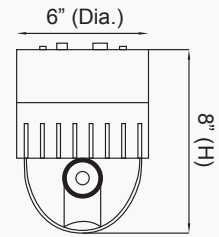

Indoor PTZ IP Camera

OPTZ36XI 3.4-122.4mm 36x optical zoom lens, white housing

Features

- Built-in PoE+ (IEEE 802.3at)
- 36x optical zoom with 12x digital zoom
- Supports H.264 and MJPEG codecs
- Supports up to D1 resolution @ 30fps
- 2-way audio communication
- SD card slot (card not included)
- ONVIF Profile S listed*
- 1 year warranty