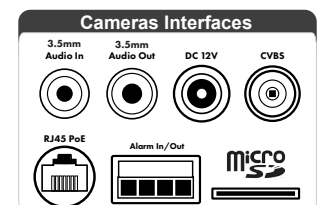

Network Specifications	
Protocols	UDP, IPv4, IPv6, DHCP, NTP, RTSP, PPPoE, DDNS, SMTP, FTP, SNMP, 802.1x, UPnP, HTTP, HTTPS
DDNS support	Speco DDNS (free of charge)
Security	User ID & Password protection, IP/Mac address filtering, digest authentication
User Access	Max. 10 simultaneous users, Actual number of users may vary depending on bandwidth

Client Specifications	
Web Browser Support	Chrome, Edge, Safari, Firefox
PC Application	SecureGuard® VMS, SecureGuard® CMS
Mobile	SecureGuard® Client, Speco Blue (iPhone® and Android™)

Audio Specifications	
Audio Codec	G.711A / G.711U

Interfaces	
Ethernet	10/100 Mbps
Video	CVBS output (BNC x 1)
Power	DC jack
Microphone Input	Mono 3.5mm
Audio Output	Mono 3.5mm
Card Slot	MicroSD, up to 256GB (not included)
Alarm	1CH alarm input, 1 CH alarm output
Reset	Yes

System Specifications	
PoE	Standard (IEEE 802.3af)
Analytics	Motion, Exception, Line Crossing, Region Intrusion, Museum Search, Vehicle/People Detection, Face Detection, People & Vehicle Counting
Alarm Triggers	Analytics, SD card error
Alarm Events	FTP upload, email upload
Image Settings	Watermark, IP address filtering, video mask, password protection