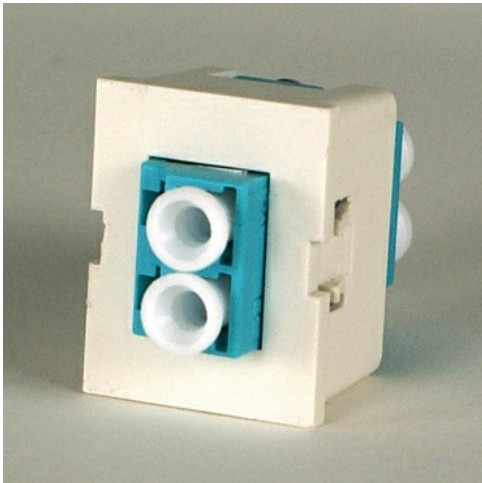

Ortronics
TracJack Module, 1-LC Duplex, OM3/4, Aqua adapter, Fog White Housing
Part No. 63700075

TracJack is a versatile single-module solution—the perfect combination of high quality, enhanced performance, labor savings, ease of use, and flexibility in design. TracJack front removable snap-in modules make moves, adds, and changes easy. TracJack products are compatible with Fib-or-Cop II and the complete line of TracJack faceplates and surface mount boxes. TracJack modules are available in LC, SC, ST, FC, and MT-RJ styles in order to suit any installation requirement.

Features & Benefits

Snap-in module: Simple, secure installation.

Specifications

General Info

Product Line	Ortronics	UPC Number	662875627531
Country Of Origin	Mexico	Application Sector	Commercial/Industrial
Type	Workstation		