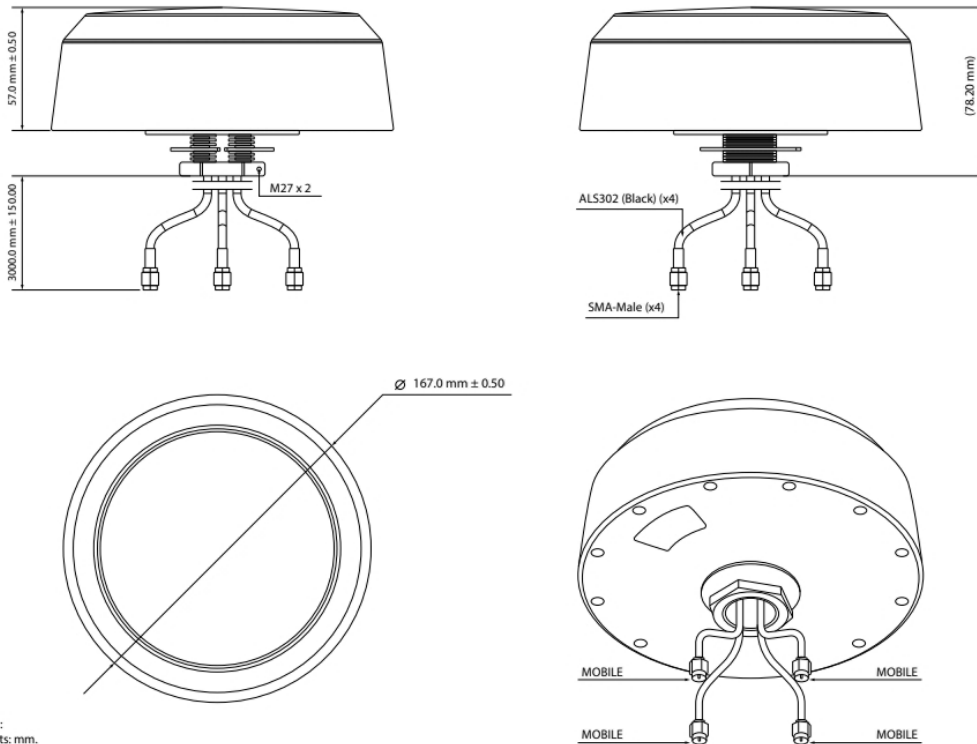

Operating temperature

40 °C to + 85 °C

+ Physical Specifications

Weight

701 g

Dimensions

Ø167.0mm x 57mm

Cable

4x ALS302, 3000 mm

Connector type and count

4x SMA Male

Mounting method

Screw (M27 nut)

IP rating

IP67 (after installation) / IP69K (after installation)

RoHS Compliant

Yes

Dimensions

- Notes:
1. Units: mm.
 2. Recommended assembly hole diameter: 28.00 mm.
 3. Recommended mounting plane thickness: 3.00 mm.

Ordering Information

+ Part Number

| | |
|---------------------------|------------------------------------------------------|
| EASYCELL5G-ANT-RFC | 5G Combo MIMO Mobile Roof SMA Antenna for EASYCELL5G |
|---------------------------|------------------------------------------------------|