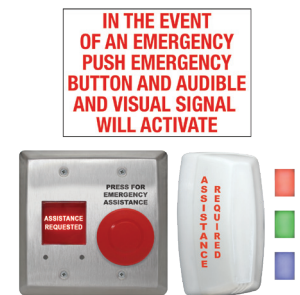

CX-WEC10BK2: Universal Emergency Call System Kit with Multi-Color LED Dome Light

- (1) **CM-AF540SO** 'PRESS FOR EMERGENCY ASSISTANCE' maintained mushroom push button & 'ASSISTANCE REQUESTED' LED annunciator with adjustable sounder
  - (1) **CM-AF142SO** Single gang multi-color LED dome light with adjustable sounder and flashing LED
  - (1) **CM-SE21** White panel sign, 12.5" x 8.5" (317.5mm x 216mm)
2. Add suffix 'F' for French, 'FE' for French/English, 'SP' for Spanish