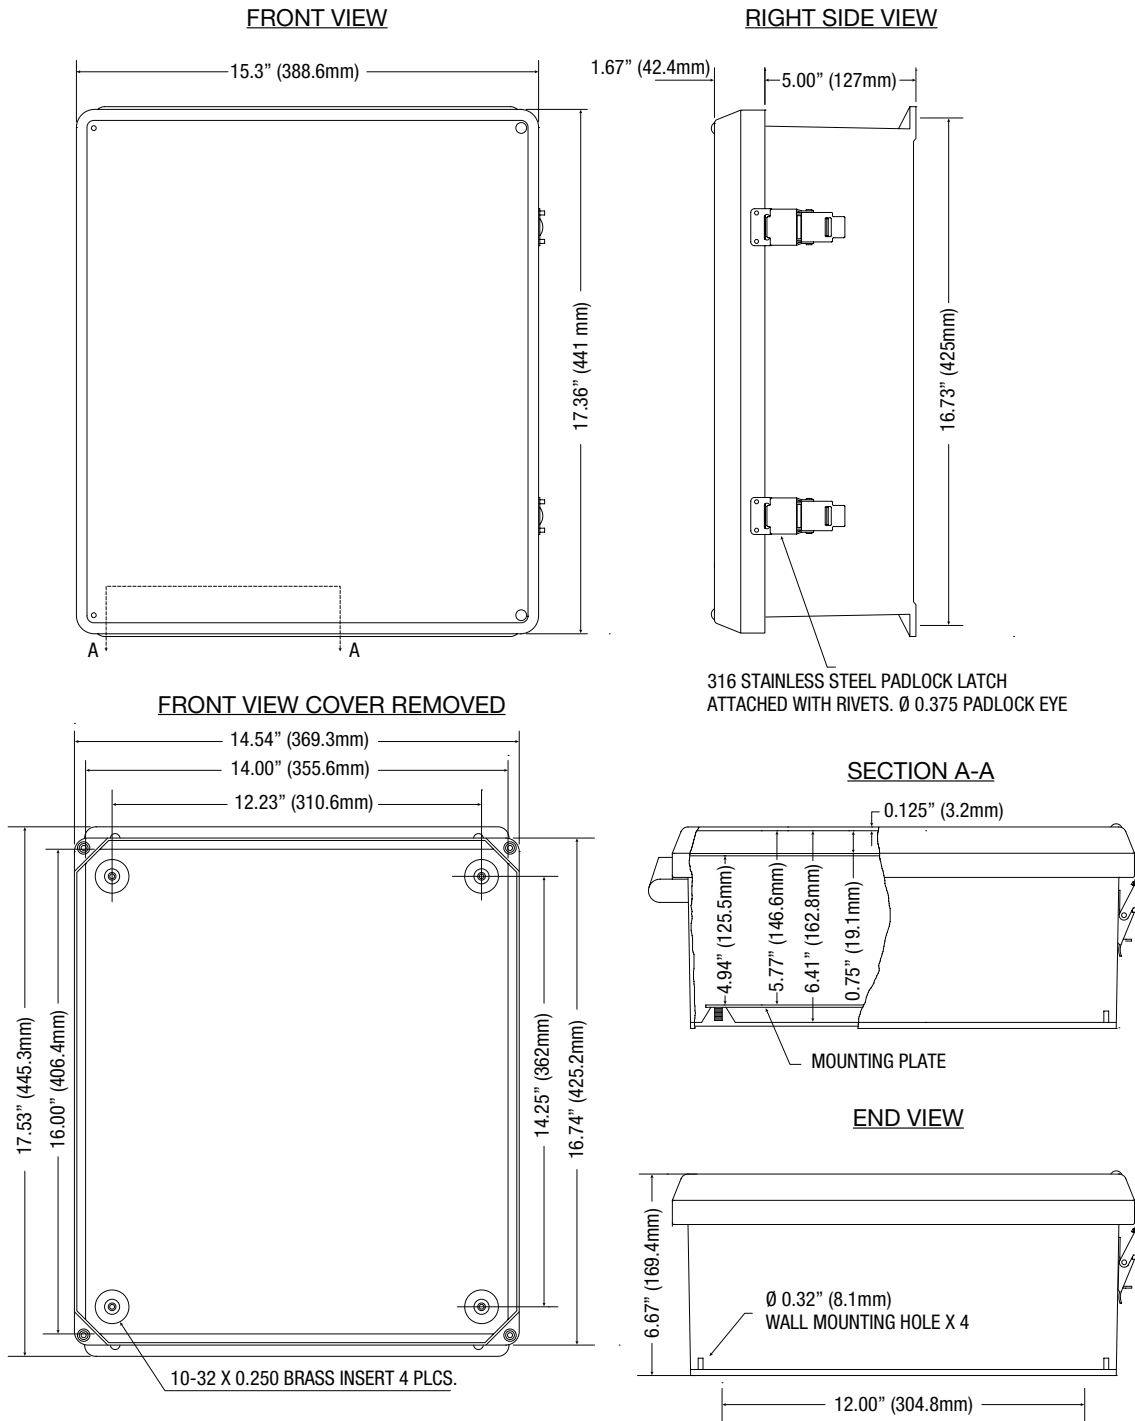

## Dimensions and Drawing

Dimensions (H x W x D approximate)

17.53" x 15.3" x 6.67" (445.3mm x 388.6mm x 169.4mm)