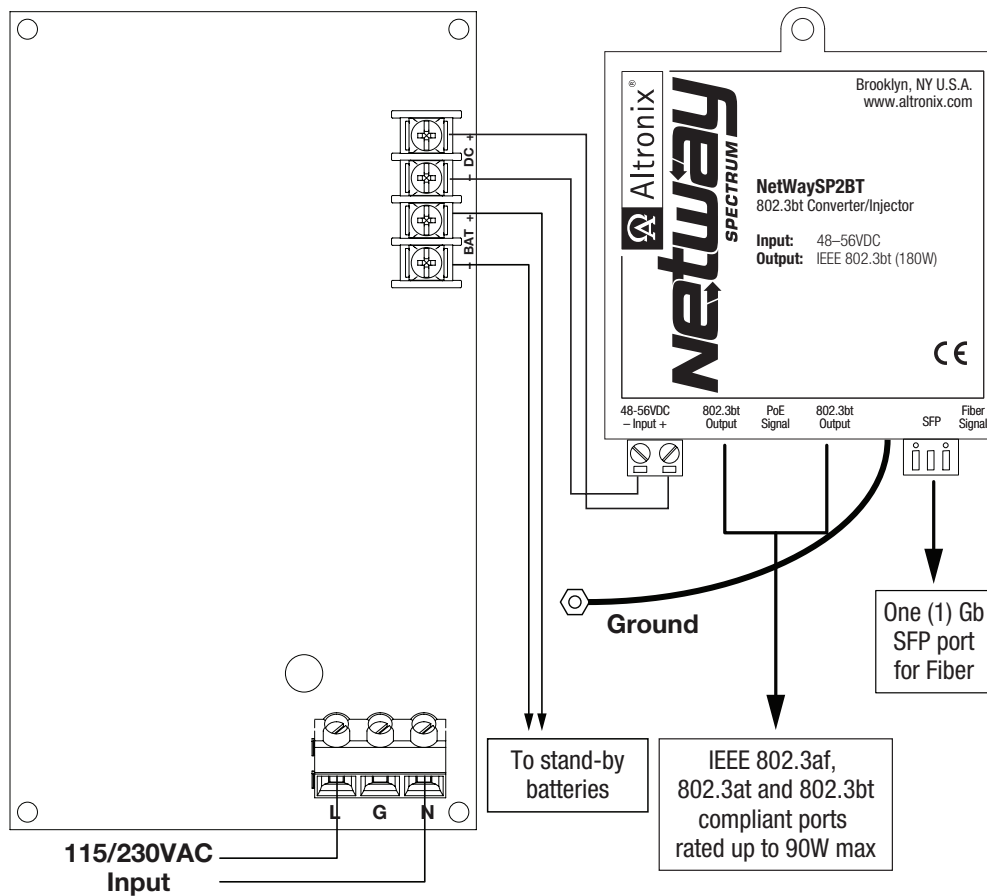

NetWaySP2BTWP

802.3bt Media Converter/Injector with Integral Power

Similar products

NetWaySP2BTWPX	Outdoor 802.3bt media converter/injector with integral power in NEMA 4/4X IP66-11 enclosure which accommodates stand-by batteries.
NetWaySP2BT	802.3bt Media converter/injector in compact insulated housing
NetWaySP2BTWPN	802.3bt Media converter/injector in NEMA 4/4X IP66-11 enclosure

Typical Application

Lifetime Warranty