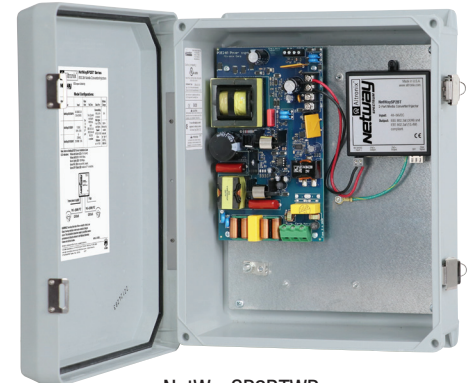

## 802.3bt Media Converter/Injector with Integral Power

Altronix NetWaySP2BTWP Outdoor 802.3bt media converter/injector provides two (2) 802.3bt (4PPoE) ports up to 180W total and accommodates Fiber (1000Base-X/SX/LX) or structured cable to transmit data. Unit can be deployed with structured cable, conventional single/multimode fiber or composite cable (fiber + copper combined). Cameras/edge devices may be located up to 100m from the unit.