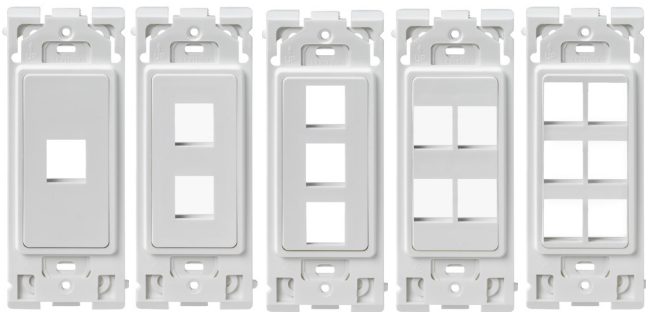

## Renu® QuickPort® Inserts

### APPLICATION

Renu is the smart and quick new way to update the look of a room. The Renu collection of inserts allows compatible wallplates to snap on and off without the need of tools, simplifying installation and maintenance. Renu inserts come in three colors that correlate directly with the QuickPort® line of connectors. All inserts are cULus listed and come in 1-, 2-, 3-, 4-, and 6-port insert options. Use to support voice, data, audio, and video applications in a NEMA opening when using a Renu wallplate.

### SPECIFICATION

All Renu inserts shall be cULus listed and compatible with QuickPort connectors. Inserts shall come in 1-, 2-, 3-, 4-, and 6-port insert options and be available in three colors. Renu inserts shall be made of polycarbonate.

### FEATURES

- 1-, 2-, 3-, 4-, and 6-port insert options
- Inserts accept all QuickPort connectors
- Tongue and groove design simplifies alignment in multi-gang installations
- Quick and easy to install
- Available in three colors: White on White, Navajo Sand or Onyx Black (colors coordinate with the commercial-grade QuickPort line: White, Light Almond and Black)
- Textured finish