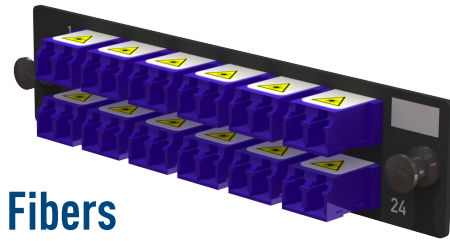

DATA SHEET

Q-Series Keyed Front Keyed Rear OFP Adapter Panel, 12 LC Duplex Adapters, 24 Fibers

Overview

The Keyed 24-fiber OFP Adapter Panels are designed to be used with a Fiber Enclosure to support LC Duplex adapters. This adapter panel offers 12 LC Duplex adapters and is equipped with plunger and grommet fasteners to hold the panels securely in place and support efficient installations. Keyed connectivity solutions offer users security and network segregation to match cords to the proper channels during installation.

Features

- **Keyed LC:** Control access to networks preventing non keyed LC connectors from being inserted
- **Adapter panel is front removable:** Ideal for simple moves, adds, and changes
- **Uses plunger/grommet fastener:** Holds adapter panels securely in place
- **Ceramic Insert:** Minimizes insertion loss

DATA SHEET

Q-Series Keyed Front Keyed Rear OFP Adapter Panel, 12 LC Duplex Adapters, 24 Fibers

General Information

- Color:
 - OFP-LCD24ZC-A (Rose)
 - OFP-LCD24ZC-B (White)
 - OFP-LCD24ZC-C (Yellow)
 - OFP-LCD24ZC-D (Red)
 - OFP-LCD24ZC-E (Orange)
 - OFP-LCD24ZC-F (Violet)
 - OFP-LCD24ZC-G (Gray)
 - OFP-LCD24ZC-H (Blue)
 - OFP-LCD24ZC-J (Brown)
 - OFP-LCD24ZC-K (Aqua)
 - OFP-LCD24ZC-L (Magenta)
 - OFP-LCD24ZC-M (Green)
 - OFP-LCD24ZC-U (Black)
- Installation: Q-Series Fiber Enclosure
- Typical Application: N/A
- Connection Type: Keyed Front Keyed Rear LC
- Number of Ports: 12
- Type: Keyed Fiber Adapter Panel
- Dust Covers: Yes