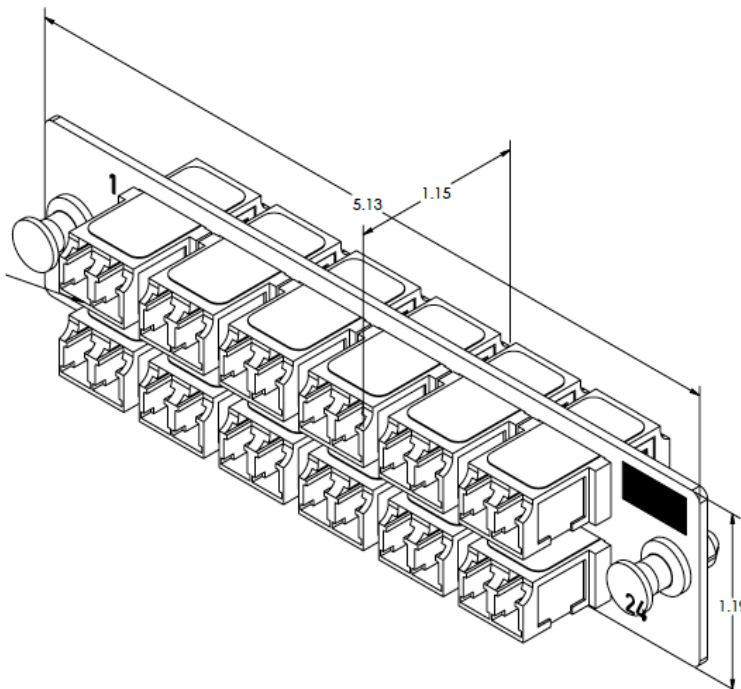

Listing Agencies/Third Party Certifications

- RoHS: Yes

Technical Information

- Connection Method: N/A
- Fiber Capacity: 25
- Polish: N/A
- Ceramic Alignment Sleeves: Yes
- TIA/EIA 604-10 Compliant: Yes
- TIA 455-21 Compliant: 500 mating cycles

Dimensions

- Depth (Metric): 29.21 mm
- Depth (US): 1.15 in
- Height (Metric): 30.22 mm
- Height (US): 1.19 in
- Width (Metric): 130.30 mm
- Width (US): 5.13 in

Legrand, North and Central America

60 Woodlawn Street
West Hartford, CT 06110
1.877.BY.LEGRAND (295.3472)
www.legrand.us