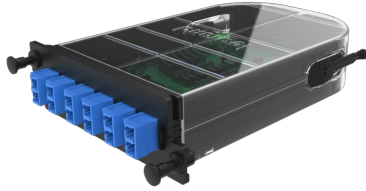

Ortronics
Infinium Core M4 Splice Cassette, 12 Ribbon Fiber, SC APC Duplex, SM, OS2
Part No. M4SAD12-09R1A1

Infinium M4 SC Splice Cassettes enable industry leading performance, fast field termination, and provide cable management within the housing. The Splice Cassettes are designed for use with Single-Mode (OS2) or Multimode (OM4/OM5) Fiber, Houses 12-24. Compatible with Infinium HD-E Rack Mount Fiber Enclosure with M4 Drawer Face.