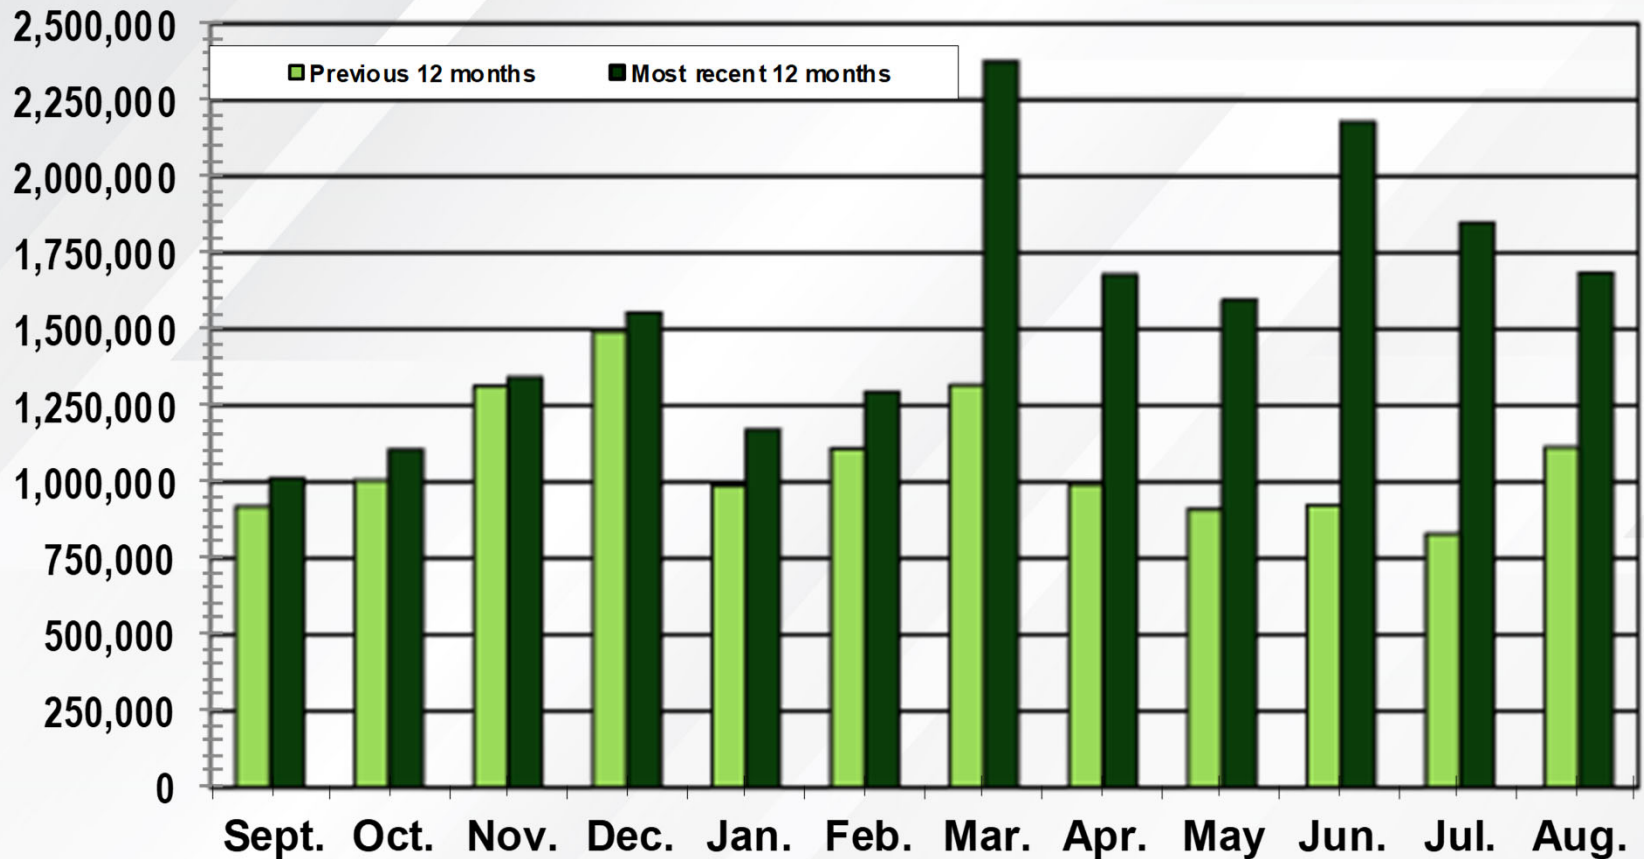

NSSF[®] Report

NSSF-Adjusted NICS

Month of August – 21-Year History

Source: FBI NICS and NSSF research

NSSF[®] Report

NSSF-Adjusted NICS

Last 12 Months year over year data.

Source: FBI NICS and NSSF research