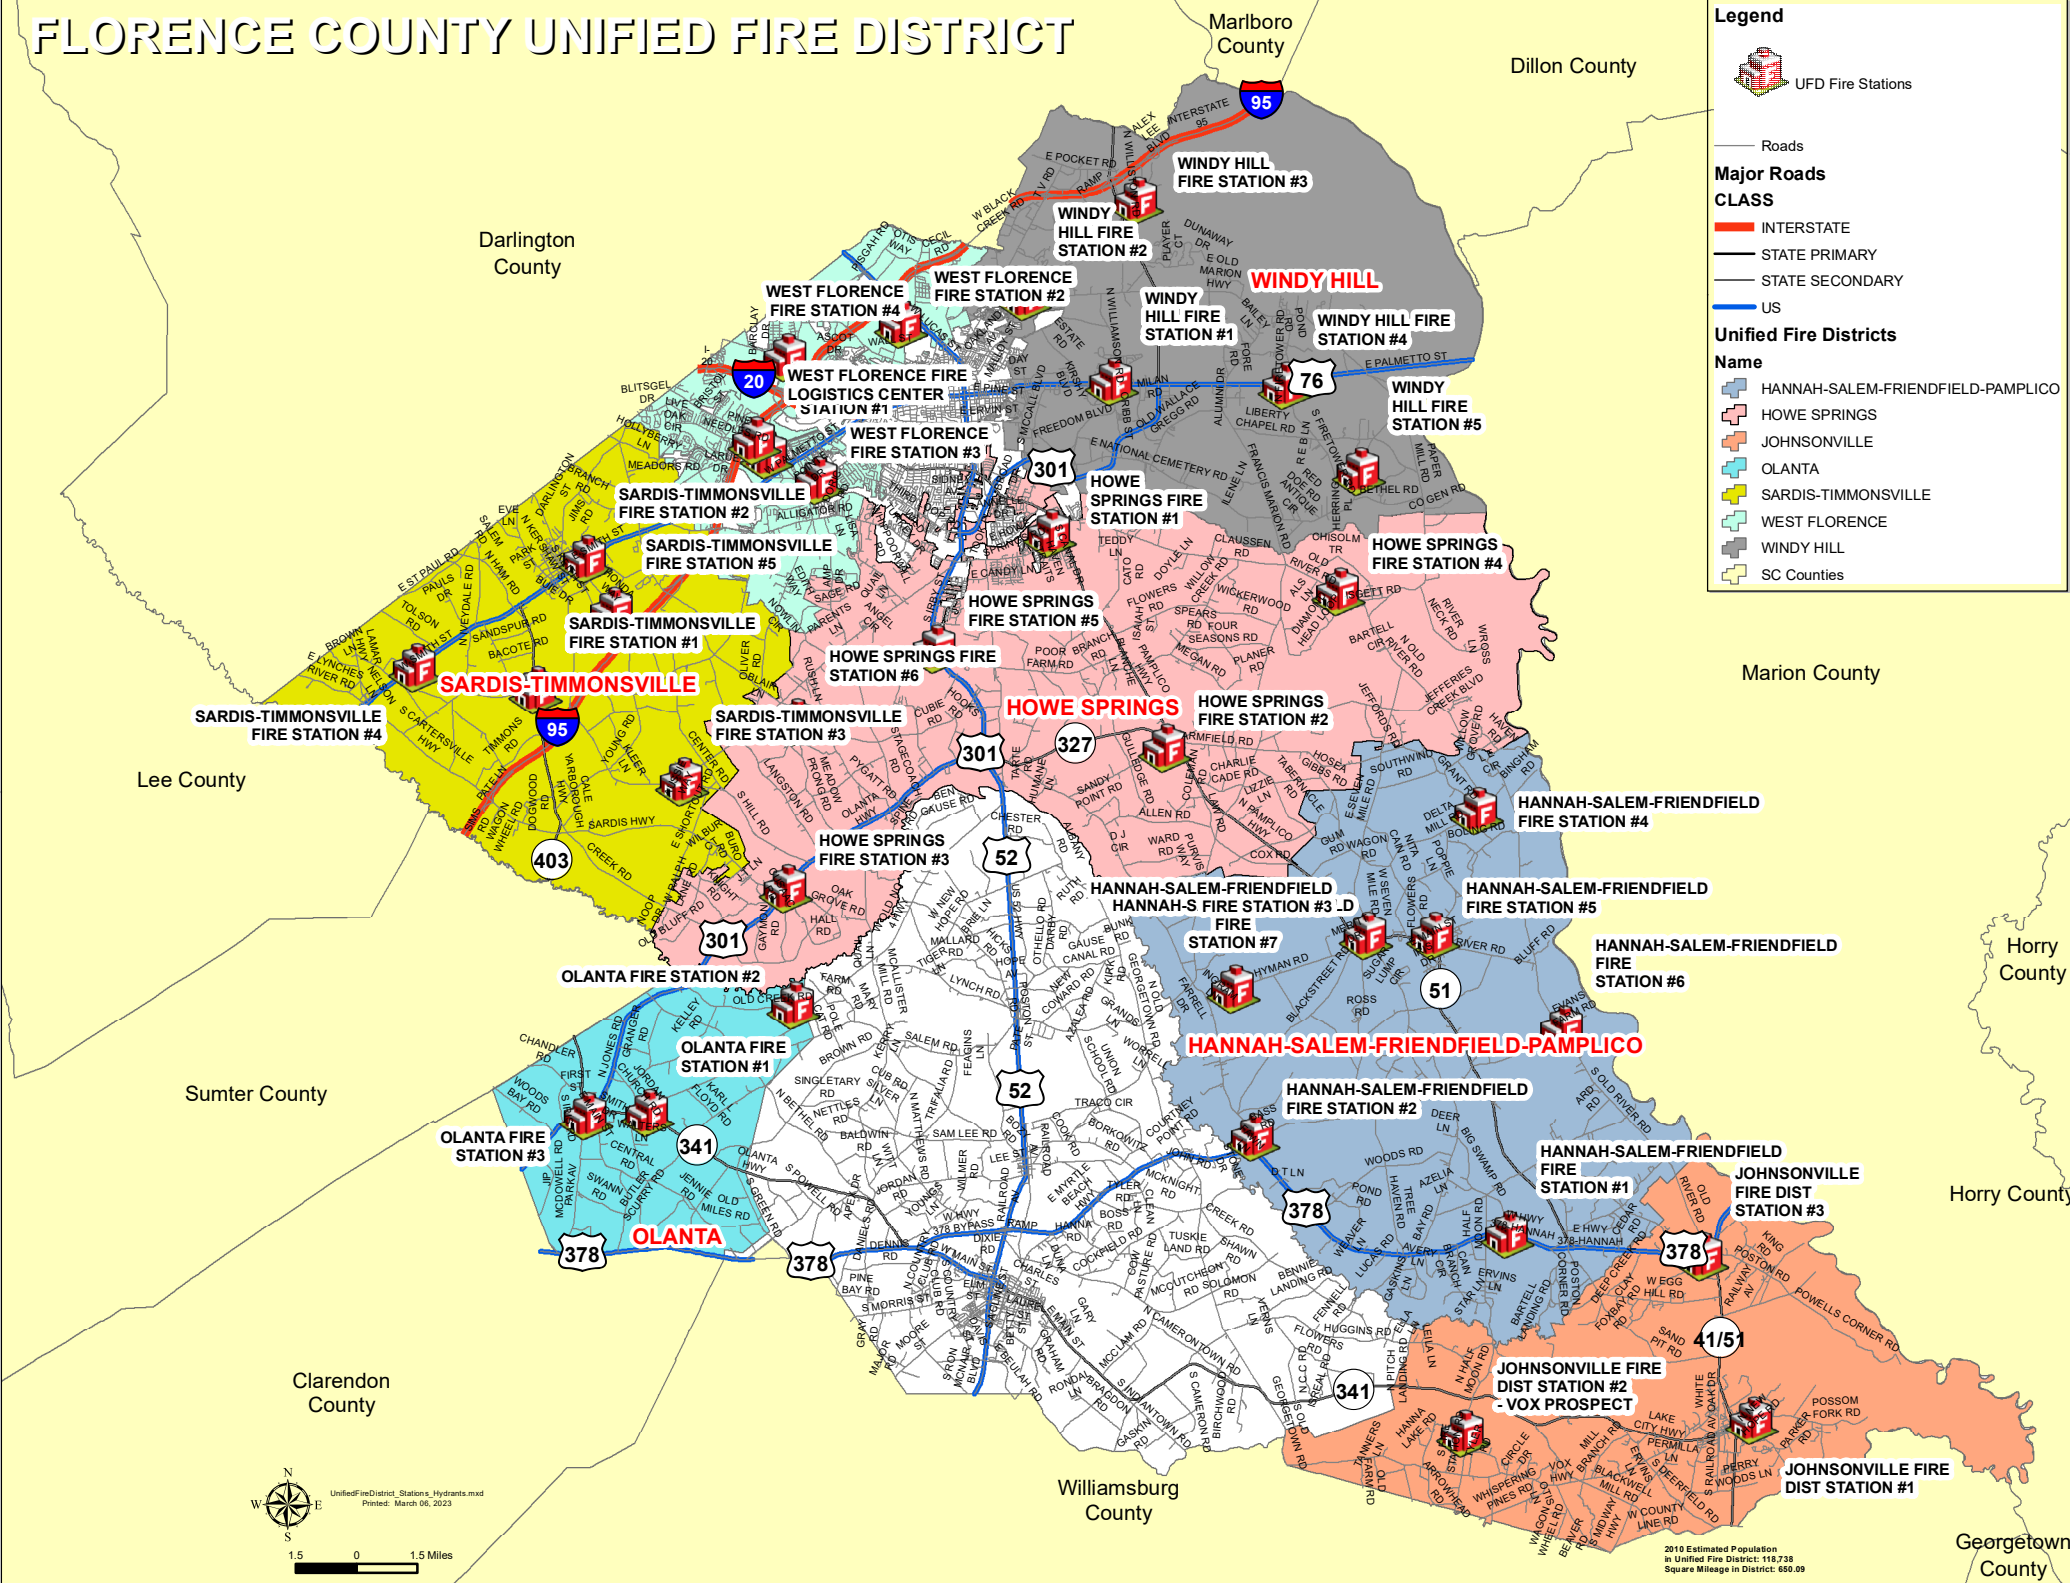

FLORENCE COUNTY UNIFIED FIRE DISTRICT

Legend

- UFD Fire Stations
- Roads
- **Major Roads CLASS**
- INTERSTATE
- STATE PRIMARY
- STATE SECONDARY
- US
- **Unified Fire Districts Name**
- HANNAH-SALEM-FRIENDFIELD-PAMPLICO
- HOWE SPRINGS
- JOHNSONVILLE
- OLANTA
- SARDIS-TIMMONSVILLE
- WEST FLORENCE
- WINDY HILL
- SC Counties

UnifiedFireDistrict_Stations_Hydrants.mxd

Printed: March 06, 2023

1.5 0 1.5 Miles