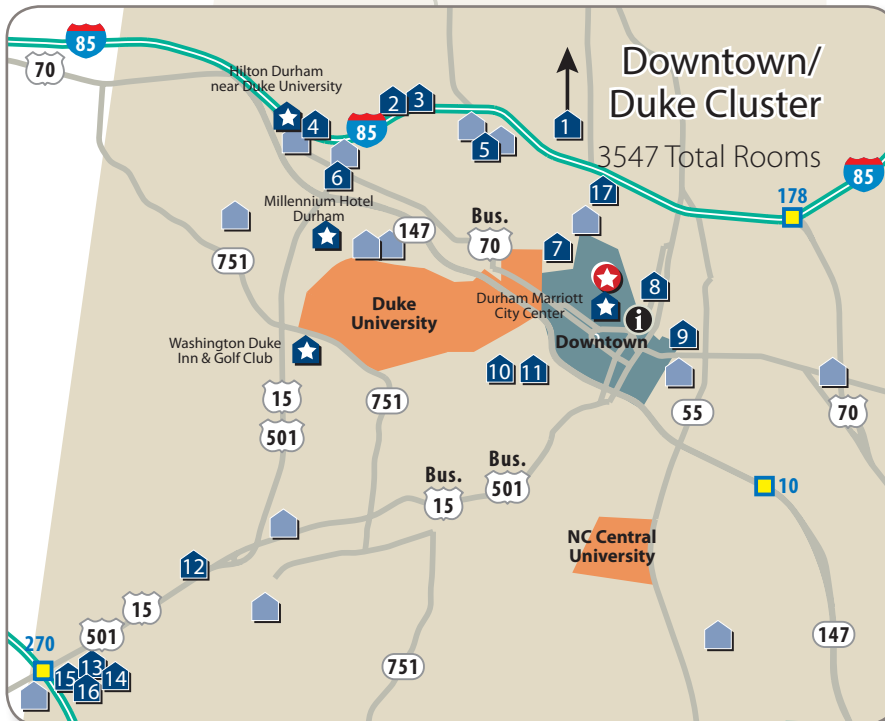

Map of Durham City-Wides

Durham is a compact, single city community. For city-wide conventions, most hotels and meeting facilities are conveniently clustered in two areas – around Duke University and Downtown Durham, and around Research Triangle Park in Southeast Durham.

For additional information, log on to www.durham-nc.com

Major Convention Hotels: 4

Other Hotels with Meeting Space: 17

1. Arrowhead Inn
2. Courtyard by Marriott Durham
3. Comfort Inn Medical Park
4. Quality Inn & Suites
5. America's Best Value Carolina Duke Inn
6. Days Inn
7. The King's Daughters Inn
8. Old North Durham Inn
9. Blooming Garden Inn
10. Morehead Manor Bed & Breakfast
11. Greystone Inn & Conference Center
12. La Quinta Inn & Suites
13. Comfort Inn University
14. Springhill Suites by Marriott, Durham Chapel Hill
15. Homewood Suites by Hilton
16. Staybridge Suites
17. Hampton Inn & Suites, Durham

Overflow Properties: 12

NC Hwy 147 (Durham Freeway)
← Approximately four miles