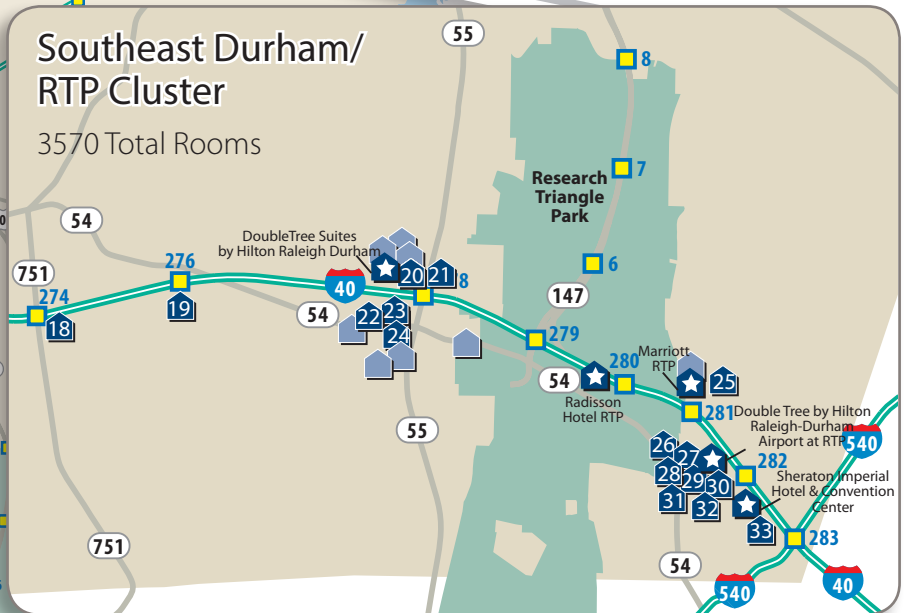

# Map of Durham City-Wides

Durham is a compact, single city community. For city-wide conventions, most hotels and meeting facilities are conveniently clustered in two areas – around Duke University and Downtown Durham, and around Research Triangle Park in Southeast Durham.

## Other Hotels with Meeting Space: 17

1. Arrowhead Inn
2. Courtyard by Marriott Durham
3. Comfort Inn Medical Park
4. Quality Inn & Suites
5. America's Best Value Carolina Duke Inn
6. Days Inn
7. The King's Daughters Inn
8. Old North Durham Inn
9. Blooming Garden Inn
10. Morehead Manor Bed & Breakfast
11. Greystone Inn & Conference Center
12. La Quinta Inn & Suites
13. Comfort Inn University
14. Springhill Suites by Marriott, Durham Chapel Hill
15. Homewood Suites by Hilton
16. Staybridge Suites
17. Hampton Inn & Suites, Durham

## Overflow Properties: 12

NC Hwy 147 (Durham Freeway)  
← Approximately four miles

## Major Convention Hotels: 5