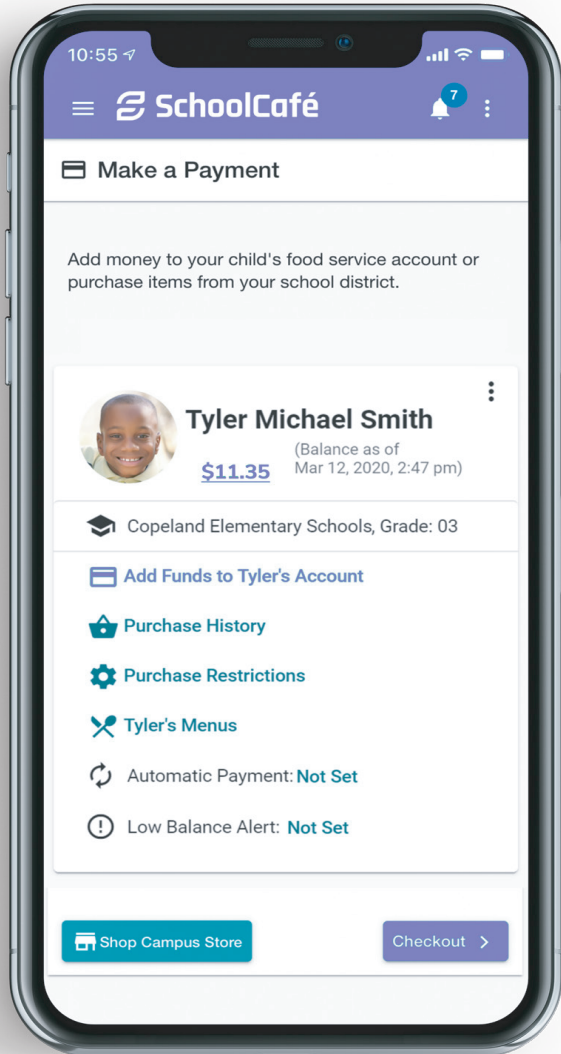

Family Hub

family.schoolcafe.com

See Every Bite

SchoolCafé is a Tech-to-Table mobile app that provides the easiest and most intuitive way for parents to view or transfer balances, make automatic payments, and review purchases. At the center is the Family Hub, featuring push notifications and low-balance reminders that puts YOU in Charge of your student's nutrition.

You are just three bites away from setting up your account. It's easy and fast.

- 01** Download the "SchoolCafé Family Hub" app
- 02** Create an Account
- 03** Setup your payment method

Download From Appstore