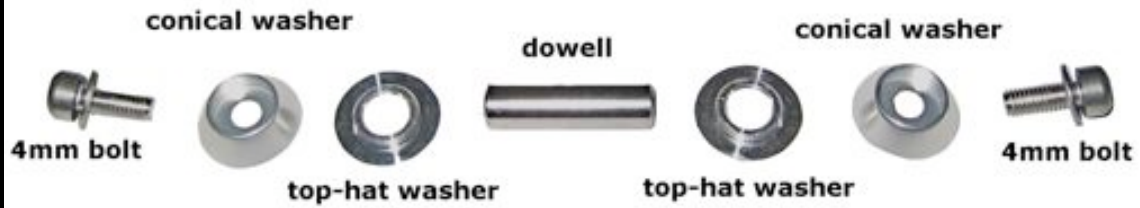

XLT Forward shock mount hardware