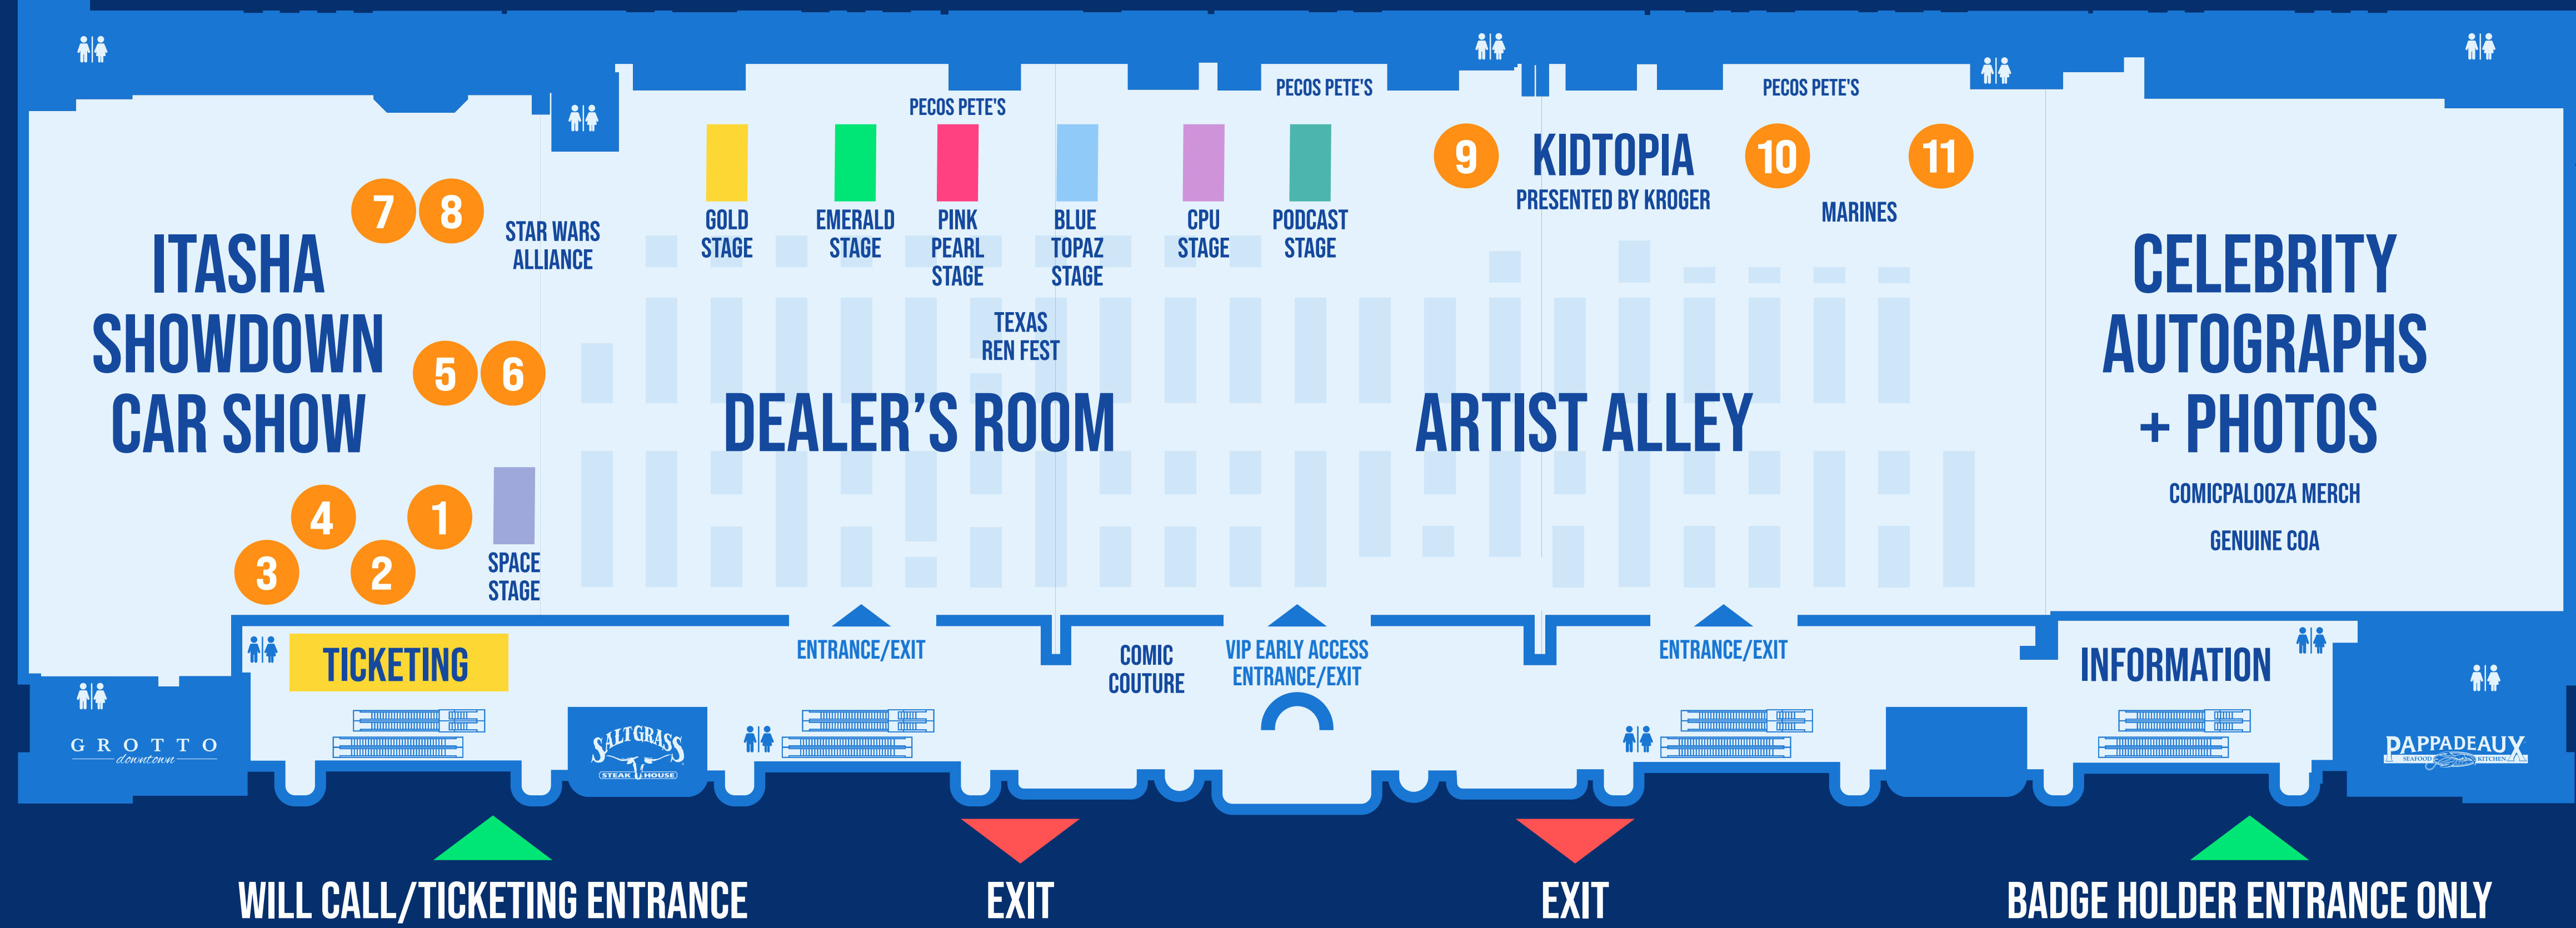

# HALL B

BOOTHS 1000 - 1700

# HALL C

BOOTHS 1800 - 2500

# HALL E

WILL CALL/TICKETING ENTRANCE

EXIT

EXIT

BADGE HOLDER ENTRANCE ONLY

HILTON - BADGE PICKUP LOCATION

Please keep your badge visible and handy while enjoying the event. If you have a wristband, please have it on your wrist. There are activities on all three floors, use the escalators to explore!

- 1. FIRST Robotics
- 2. Houston Brick Club
- 3. Astroworld Display
- 4. USS Zavala Bridge
- 5. Society for Creative Anachronism
- 6. Creatorspace
- 7. Battlestar Viper
- 8. HPL Planetarium
- 9. Exitus VR
- 10. Full Steel Combat
- 11. Texas All Star Wrestling