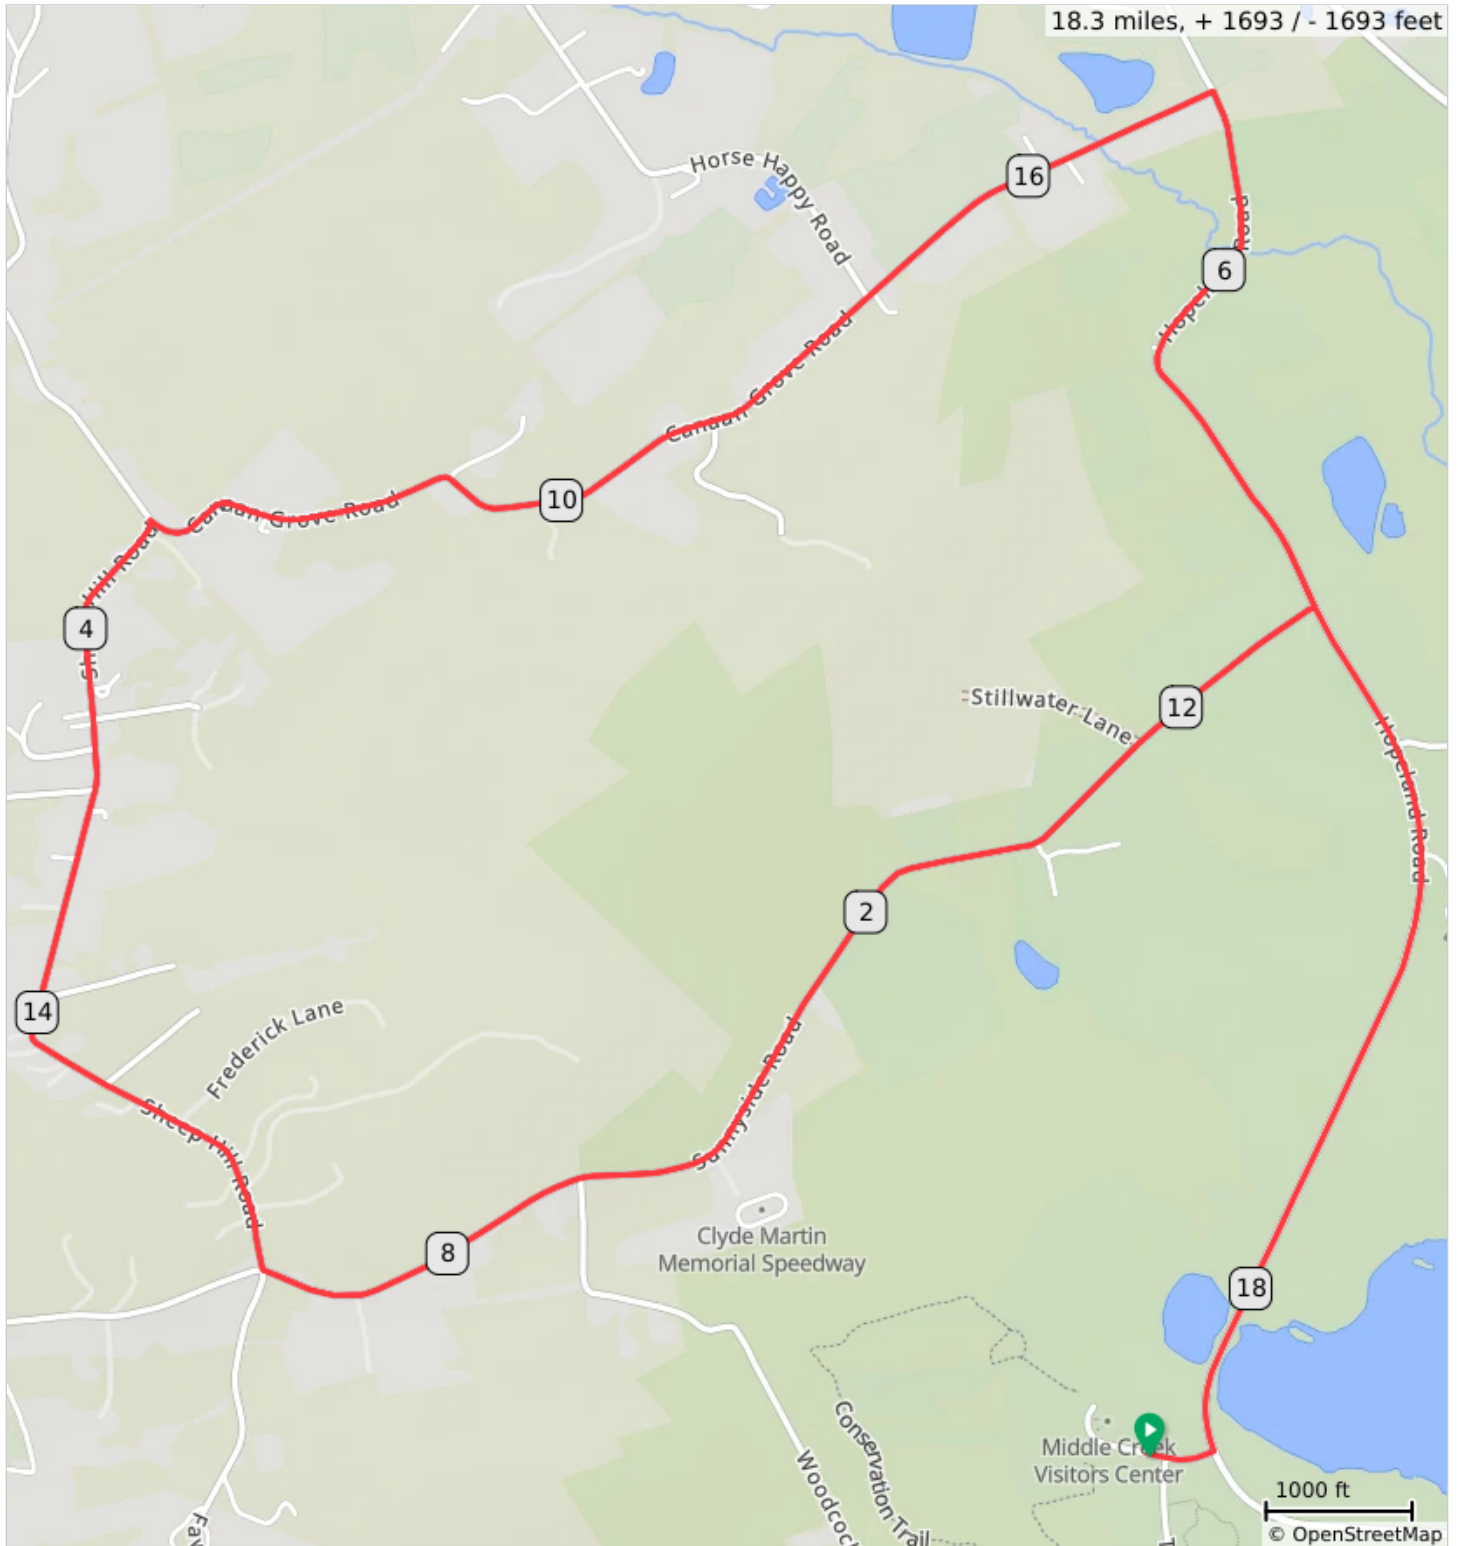

Phil's Hills: Sheep Hill Repeats

Phil's Hills: Sheep Hill Repeats

Dist	Type	Note
0.0		Start of route
0.1		L onto Kleinfeltersville Road
1.3		L onto Sunnyside Road
3.0		R onto Sheep Hill Road
4.2		Sharp R onto Canaan Grove Road
5.8		R onto Hopeland Road
6.5		R onto Sunnyside Road
8.3		R onto Sheep Hill Road
9.4		Sharp R onto Canaan Grove Road
11.0		R onto Hopeland Road
11.8		R onto Sunnyside Road
13.5		R onto Sheep Hill Road

13.5 miles. +1281/-1162 feet

Dist	Type	Note
14.7		Sharp R onto Canaan Grove Road
16.3		R onto Hopeland Road
18.2		R onto Museum Road
18.3		End of route

4.8 miles. +117/-362 feet
