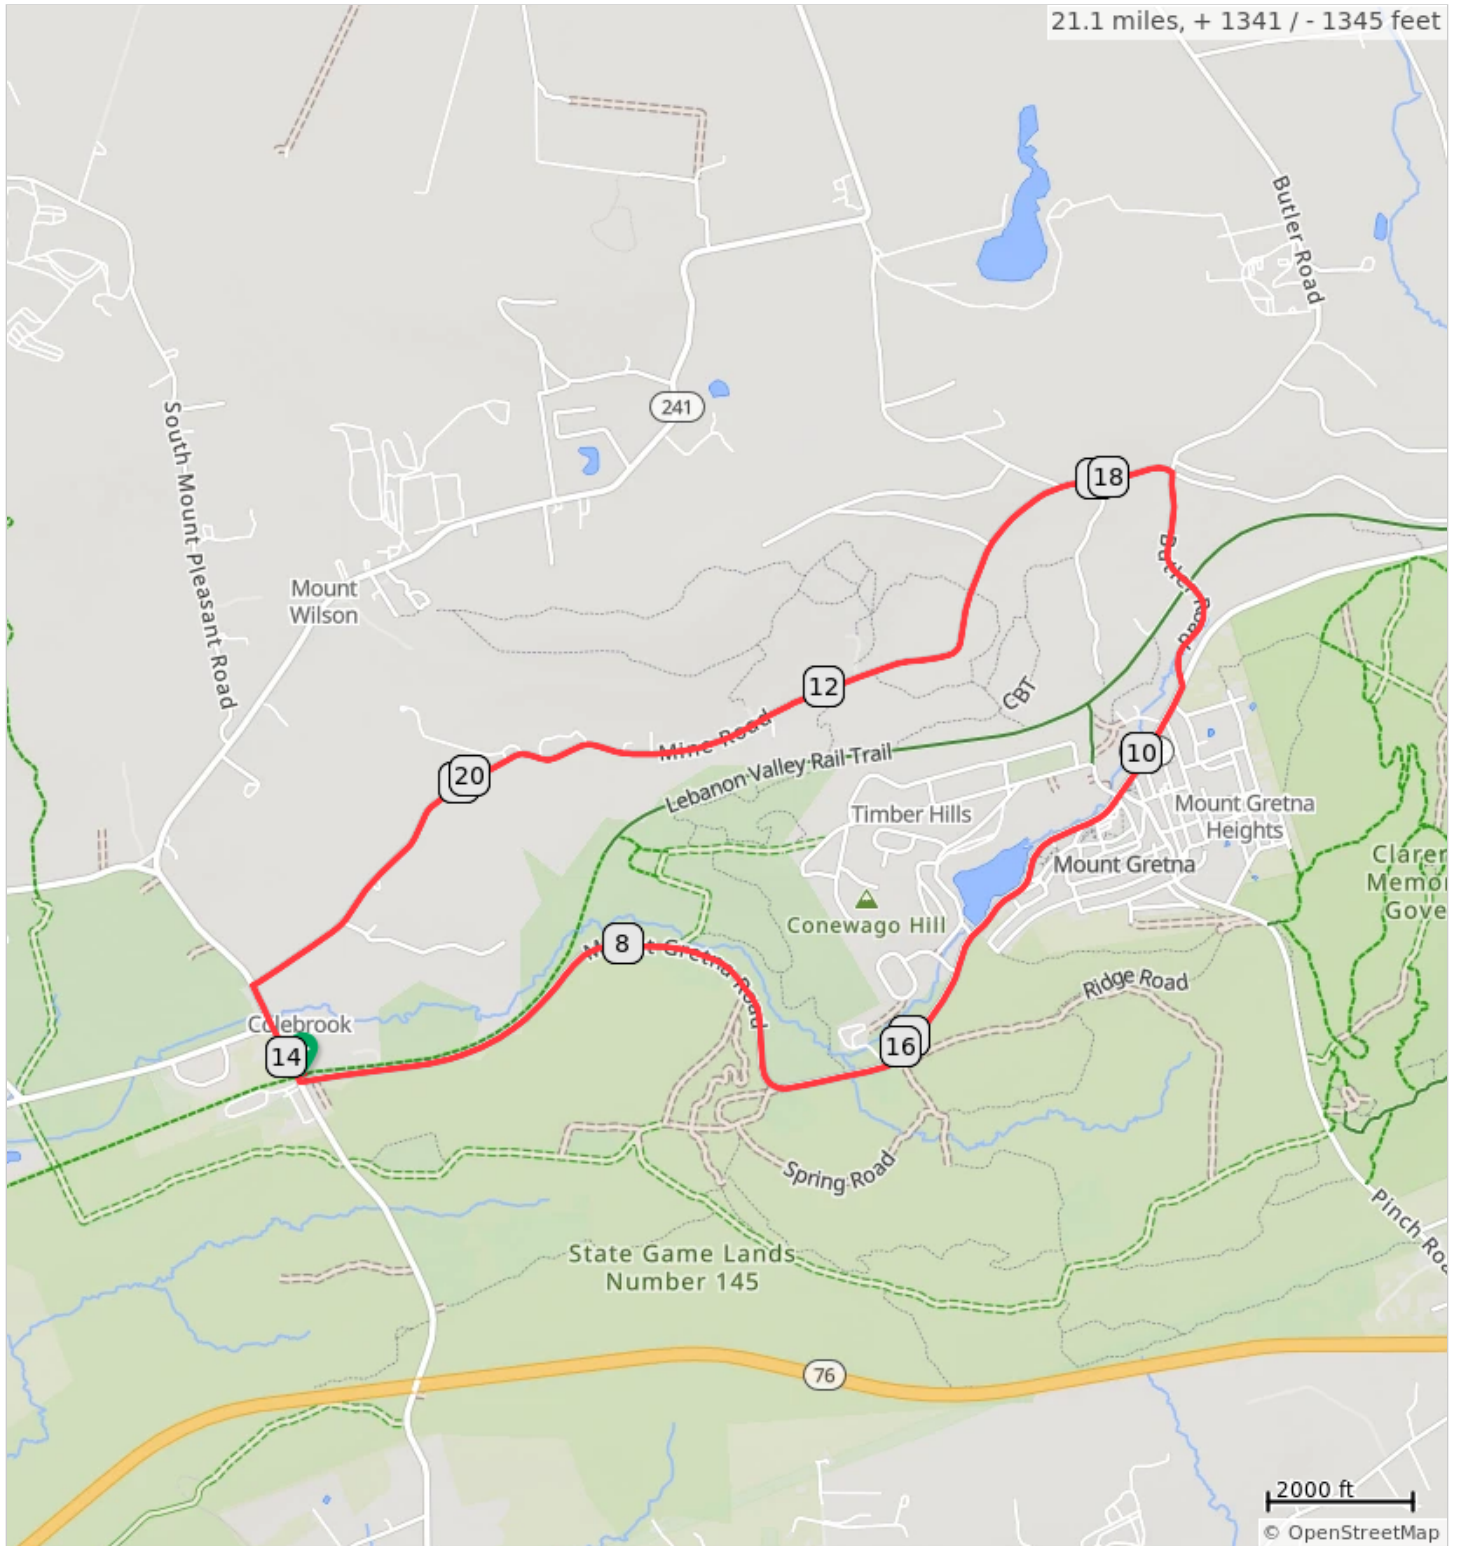

Phil's Hills: Mt Gretna Repeats

21.1 miles, + 1341 / - 1345 feet

Phil's Hills: Mt Gretna Repeats

Dist	Type	Note
0.0		Start of route
0.0		L onto Mt Wilson Road
0.0		L onto Mount Gretna Road
3.2		Keep L onto Butler Road
3.8		L onto Old Mine Road
6.8		L onto Mt Wilson Road
7.0		L onto Mount Gretna Road
10.2		Keep L onto Butler Road
10.8		L onto Old Mine Road
13.8		L onto Mt Wilson Road
14.1		L onto Mount Gretna Road
17.2		Keep L onto Butler Road
17.8		L onto Old Mine Road
20.8		L onto Mt Wilson Road

20.8 miles. +1230/-1246 feet

Dist	Type	Note
21.1		L
21.1		End of route

0.3 miles. +1/-0 feet