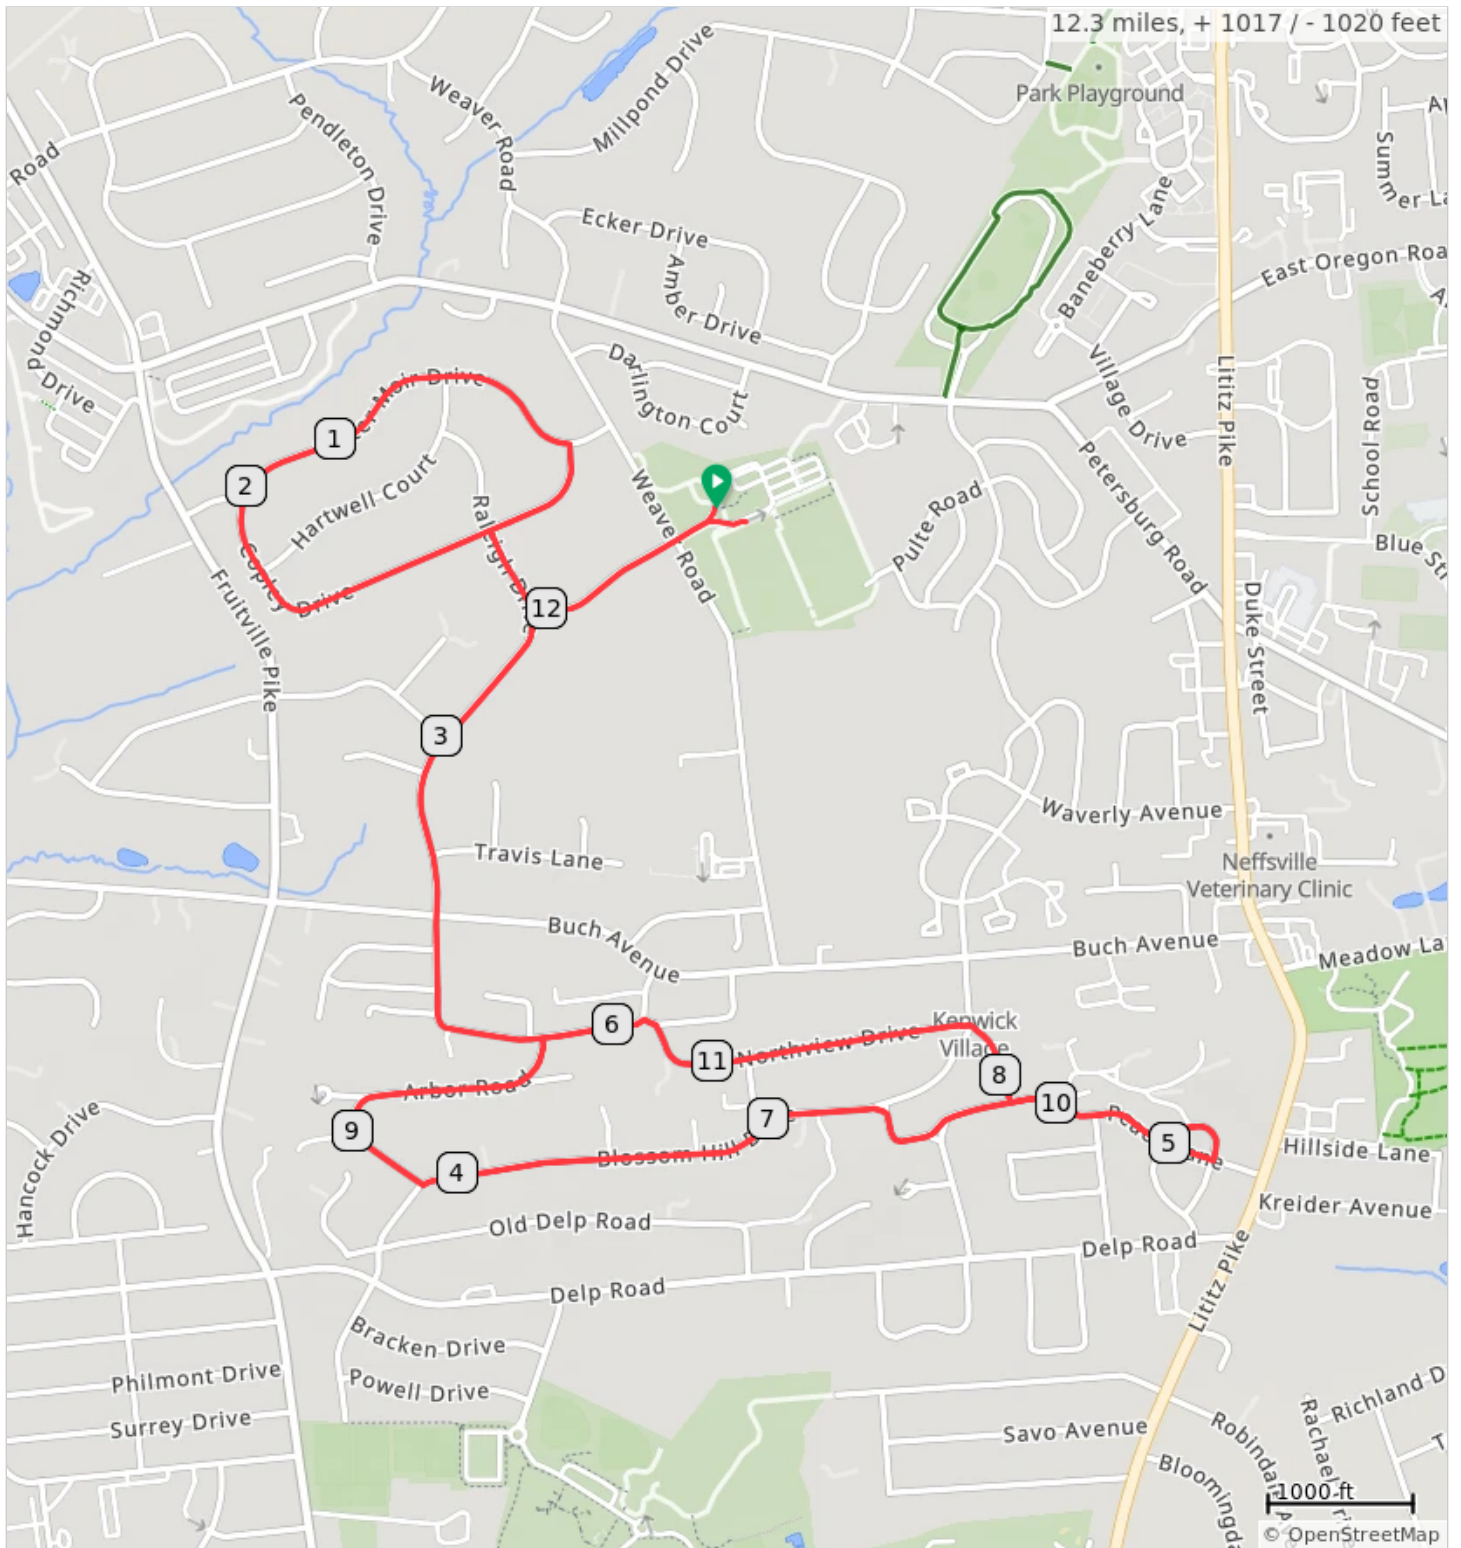

# Phil's Hills: Blossom Hill Repeats

## Phil's Hills: Blossom Hill Repeats

Dist	Type	Note
0.0		Start of route
0.1		Continue onto Ludwell Drive
0.3		R onto Raleigh Drive
0.4		L onto Copley Drive
0.8		Continue onto Carter Moir Drive
1.4		R onto Copley Drive
2.0		Continue onto Carter Moir Drive
2.5		R onto Copley Drive
2.7		L onto Raleigh Drive
3.5		R onto Arbor Road
3.8		Keep L onto Arbor Road
3.9		L onto Blossom Hill Drive
4.6		Keep R onto Blossom Hill Drive

4.6 miles. +362/-244 feet

Dist	Type	Note
4.6		Slight R onto Blossom Hill Drive
4.7		Keep L onto Peach Lane
4.8		Keep R onto Peach Lane
4.8		Keep R onto Peach Lane
5.1		L onto Woodwick Road
5.2		R onto Peach Lane
5.4		R onto Orchard Road
5.5		L onto Northview Drive
5.9		Slight L onto Northview Drive
6.0		L onto Raleigh Drive
6.1		L onto Arbor Road
6.4		Keep L onto Arbor Road
6.5		L onto Blossom Hill Drive

2.0 miles. +226/-214 feet

Dist	Type	Note
7.1		Keep R onto Blossom Hill Drive
7.2		Slight R onto Blossom Hill Drive
7.2		Keep L onto Peach Lane
7.4		Keep R onto Peach Lane
7.4		Keep R onto Peach Lane
7.6		L onto Woodwick Road
7.7		R onto Peach Lane
8.0		R onto Orchard Road
8.1		L onto Northview Drive
8.5		Slight L onto Northview Drive
8.5		L onto Raleigh Drive
8.7		L onto Arbor Road
8.9		Keep L onto Arbor Road