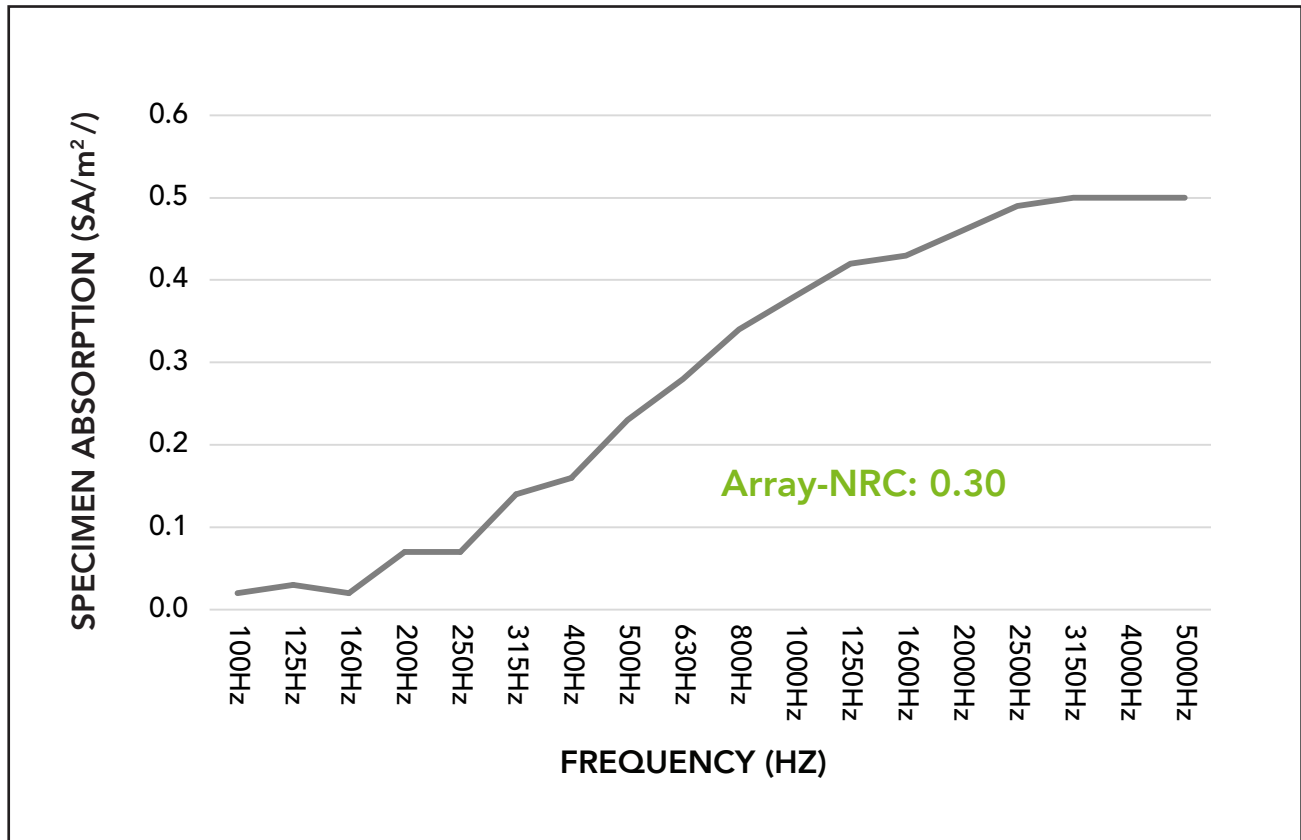

See below for electrical values per V Baffle Lit size offered.

Specifications (Lumens, Wattage)

40" - BEAM 265

Single source: 966 lm, 11.52W
Double source: 1932 lm, 23.04W

48" - BEAM 345

Single source: 1353 lm, 16.1W
Double source: 2706 lm, 32.2W

96" - 2x BEAM 345

Single source: 2706 lm, 32.2W
Double source: 5412 lm, 64.4W

Acoustic Data

Sound Absorption

Frequency	125Hz	250Hz	500Hz	1000Hz	2000Hz	4000Hz	Array-NRC	Array-SAA
α array (Sabins/ft ²) (SA/m ²)	0.03	0.07	0.23	0.38	0.46	0.50	0.30	0.29

Acoustic data is measured in Sabins per V Baffle mounted approximately 2ft 6" off the ground, 2ft 9" apart, center to center.

Sabins per Array

Frequency	125Hz	250Hz	500Hz	1000Hz	2000Hz	4000Hz
Sabins	4.27	11.60	37.62	61.20	74.95	82.02