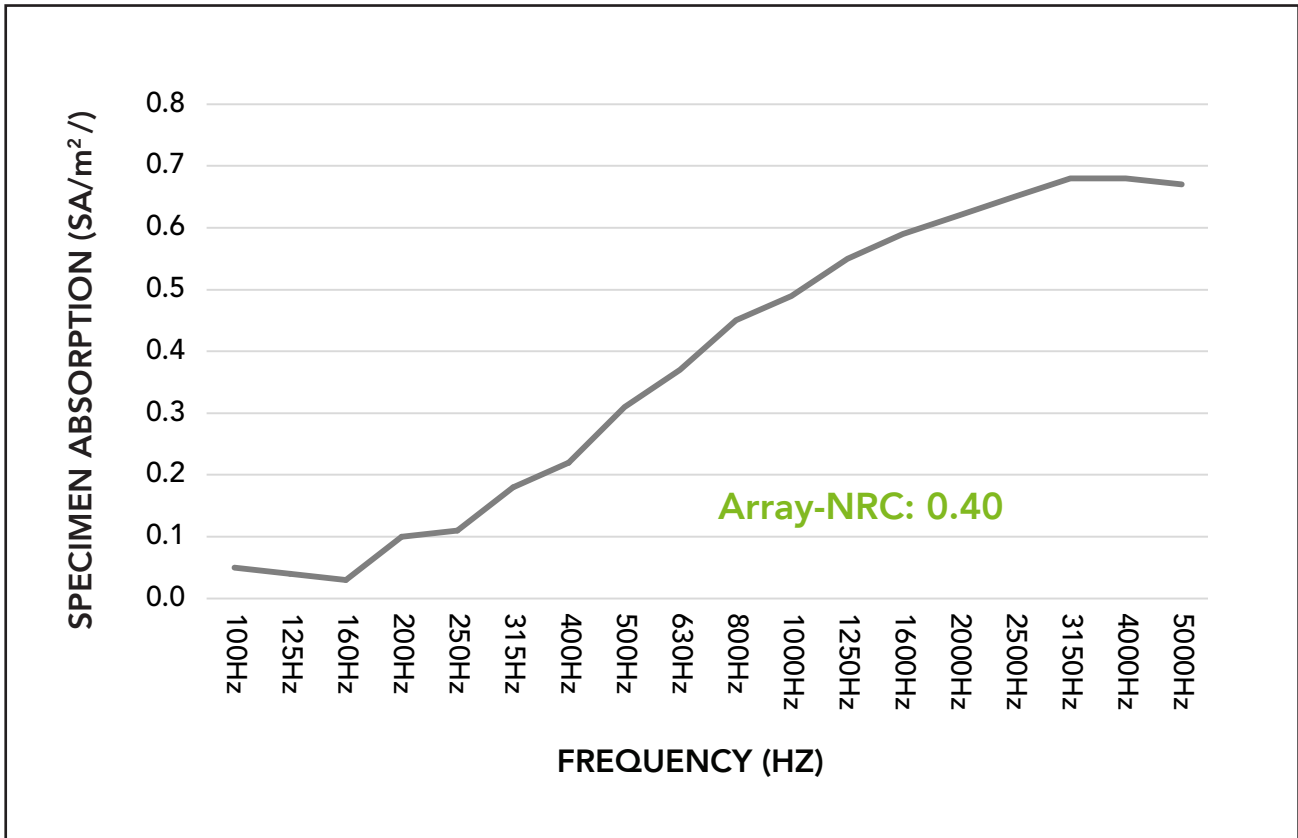

Acoustic Data

Sound Absorption

Frequency	125Hz	250Hz	500Hz	1000Hz	2000Hz	4000Hz	Array-NRC	Array-SAA
α array (Sabins/ft²) (SA/m²)	0.04	0.11	0.31	0.49	0.62	0.68	0.40	0.39

Acoustic data is measured in Sabins per V Baffle mounted approximately 2ft 6" off the ground, 2ft apart, center to center.

Sabins per Array

Frequency	125Hz	250Hz	500Hz	1000Hz	2000Hz	4000Hz
Sabins	5.11	12.61	36.63	58.84	74.08	81.38