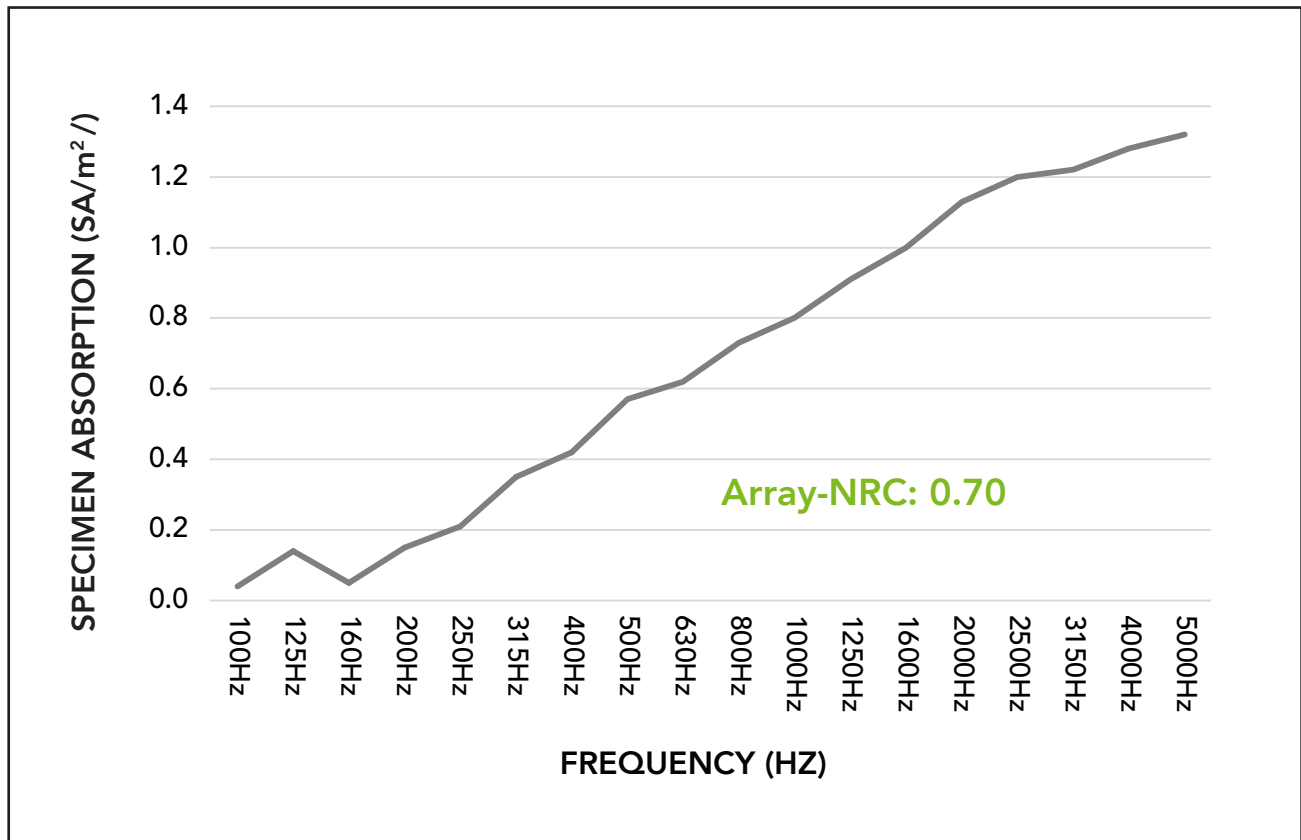

Sabins per Array

Frequency	125Hz	250Hz	500Hz	1000Hz	2000Hz	4000Hz
Sabins	5.11	12.61	36.63	58.84	74.08	81.38

Acoustic Data

Sound Absorption

Frequency	125Hz	250Hz	500Hz	1000Hz	2000Hz	4000Hz	Array-NRC	Array-SAA
α array (Sabins/ft ²) (SA/m ²)	0.14	0.21	0.57	0.80	1.13	1.28	0.70	0.67

Acoustic data is measured in Sabins per V Baffle mounted approximately 2ft 6" off the ground, 1ft apart, center to center.

Sabins per Array

Frequency	125Hz	250Hz	500Hz	1000Hz	2000Hz	4000Hz
Sabins	8.55	12.73	33.97	48.08	67.61	77.01