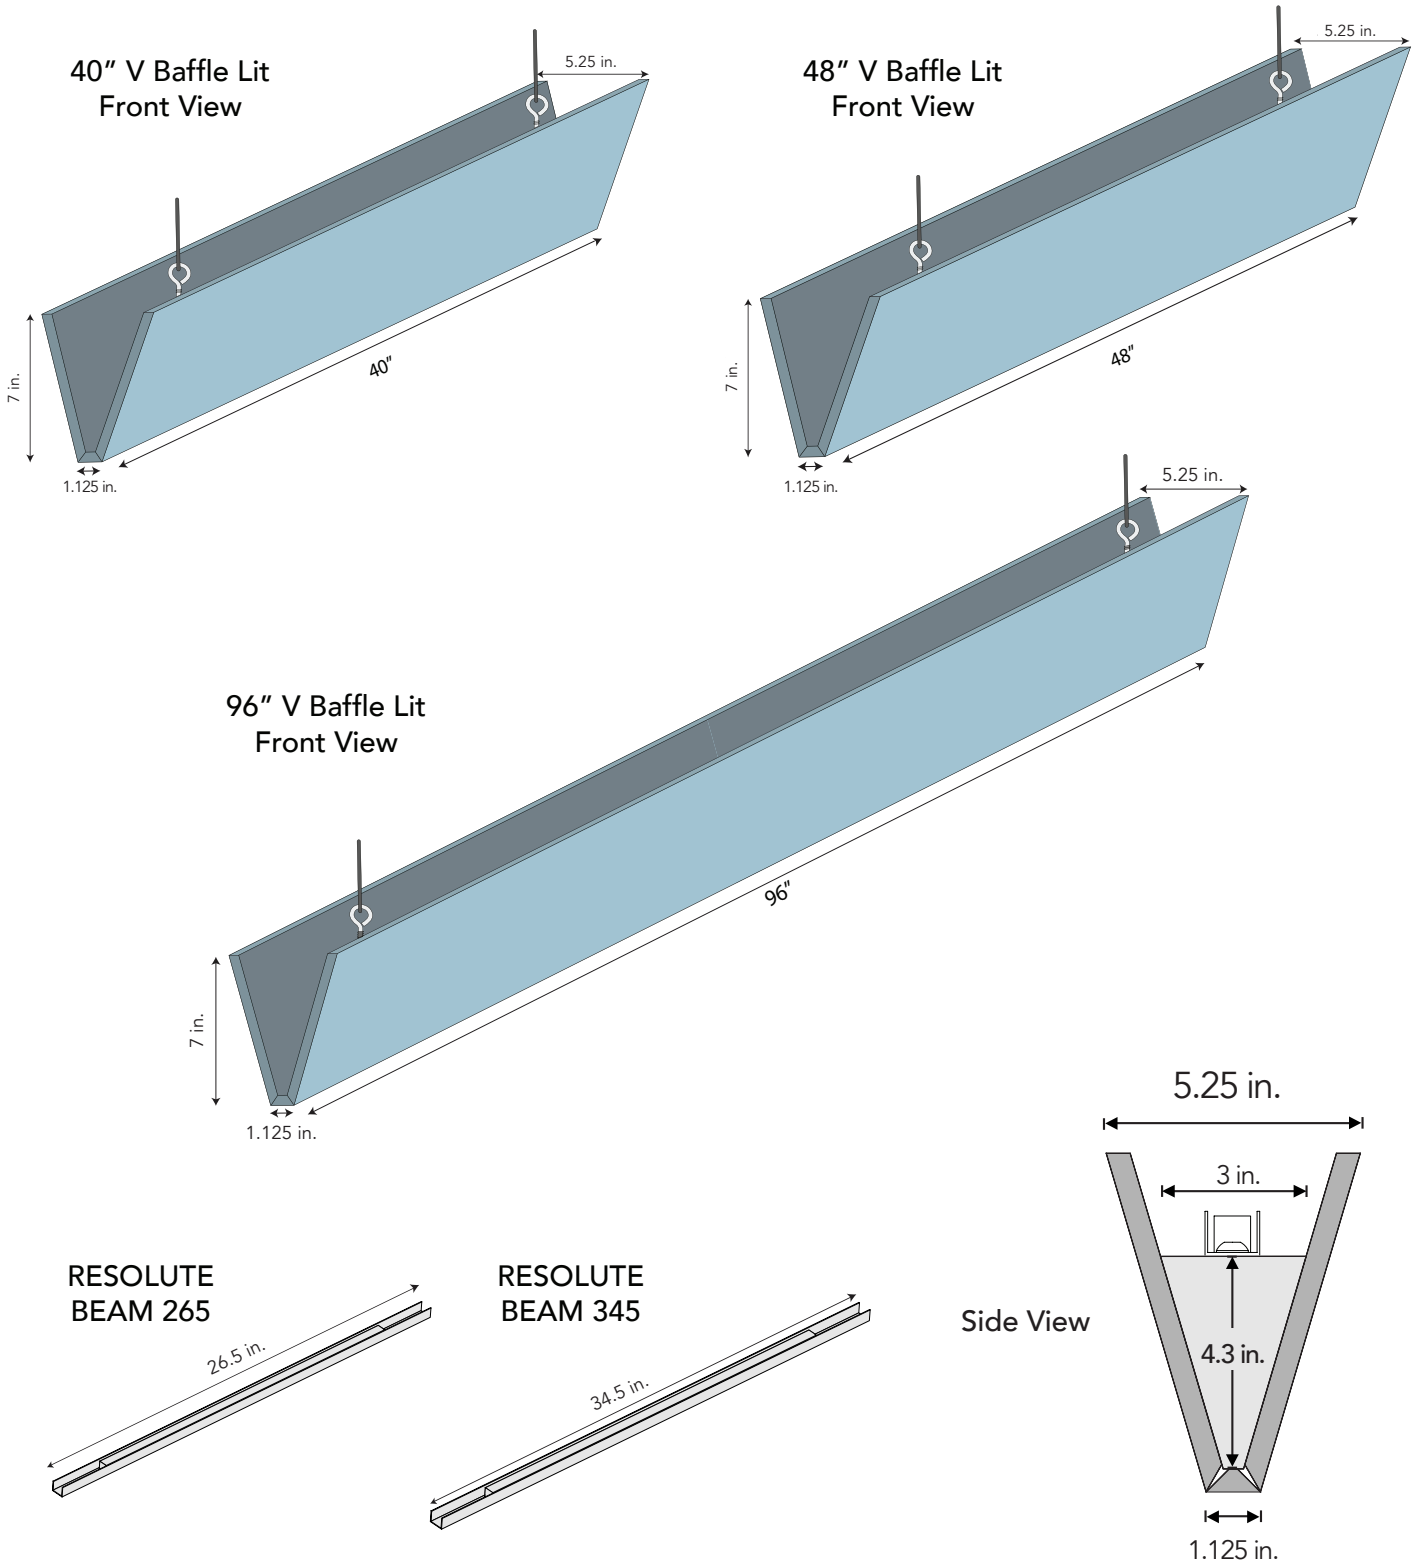

Product Dimensions