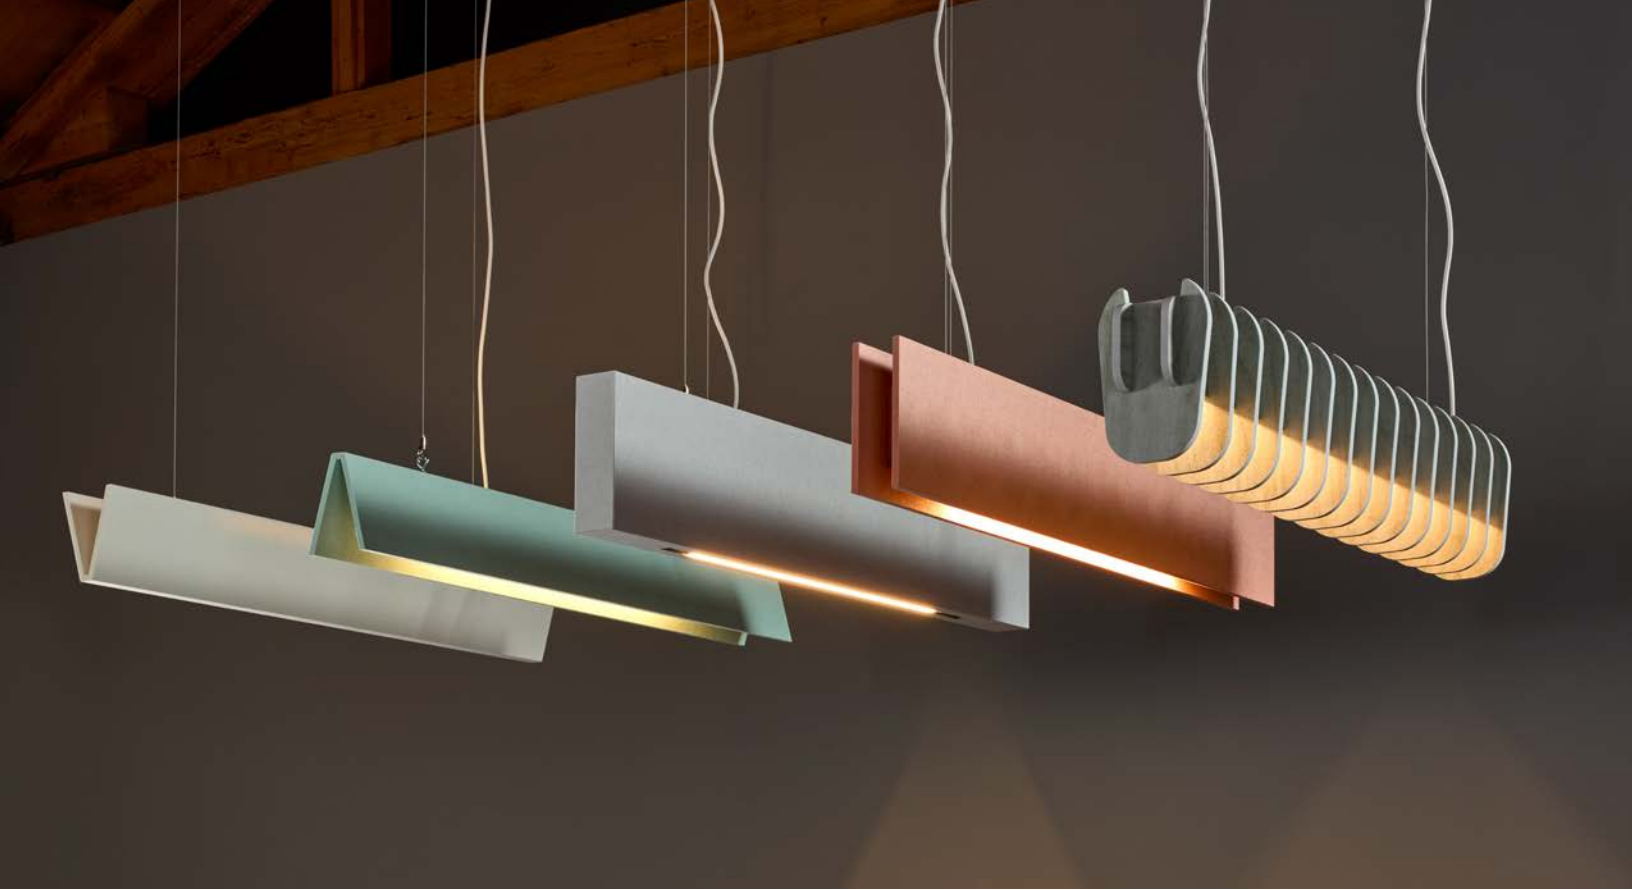

Product shown: Lit Baffles in White, Mint, Frost, Blush, and White Wash Wood on Frost