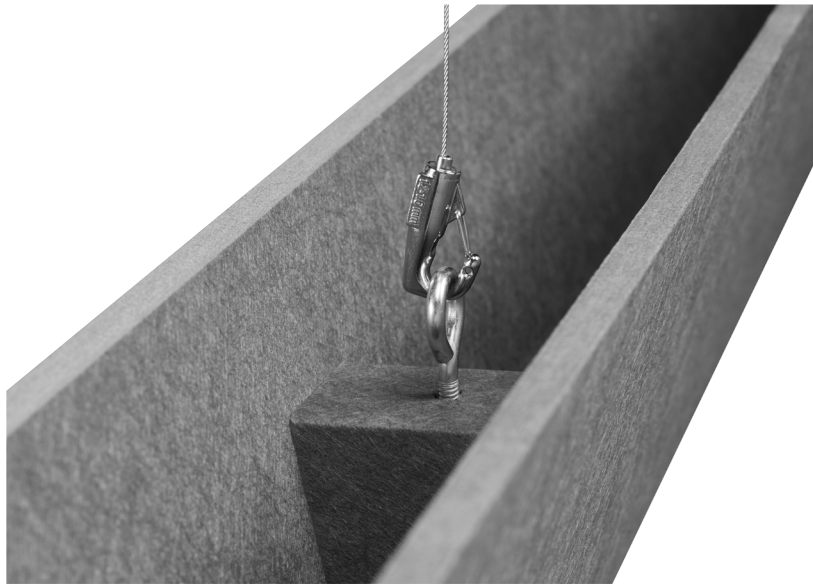

Installation

V Baffles have two attachment points with a ¼"-20 female thread and come with your choice of eyebolts or ¼"-20 male threaded screw hardware. To install V Baffles, attach the specified ceiling mounting hardware and suspension cable/chain/rod/etc. with the appropriate connector at the bottom end. Once the ceiling hardware is installed, attach the connector to the supplied attachment hardware on the V Baffle. For more information, see the [V Baffles Installation Guide](#).

Note: Kirei does not provide ceiling mounting hardware or cable/chain/rod.

Eyebolt Mounting Hardware

Custom Printing with Kirei Ink

V Baffles can be custom printed in house with Kirei Ink. We would love to work with you to print your own custom color, pattern, graphic or material. Reach out and our team will be ready to assist!

Please note: Kirei requires written permission from the copyright holder in order to reproduce any copyrighted work. Professional photographs cannot be reproduced without written permission from the photographer.