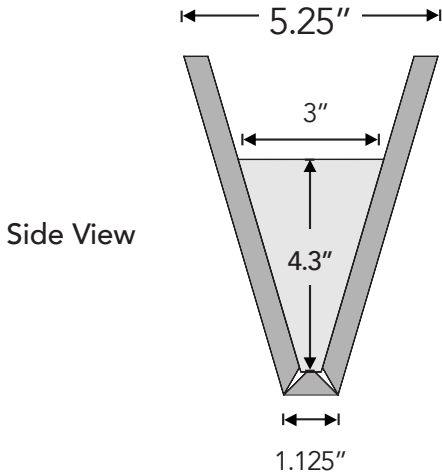

Product Dimensions