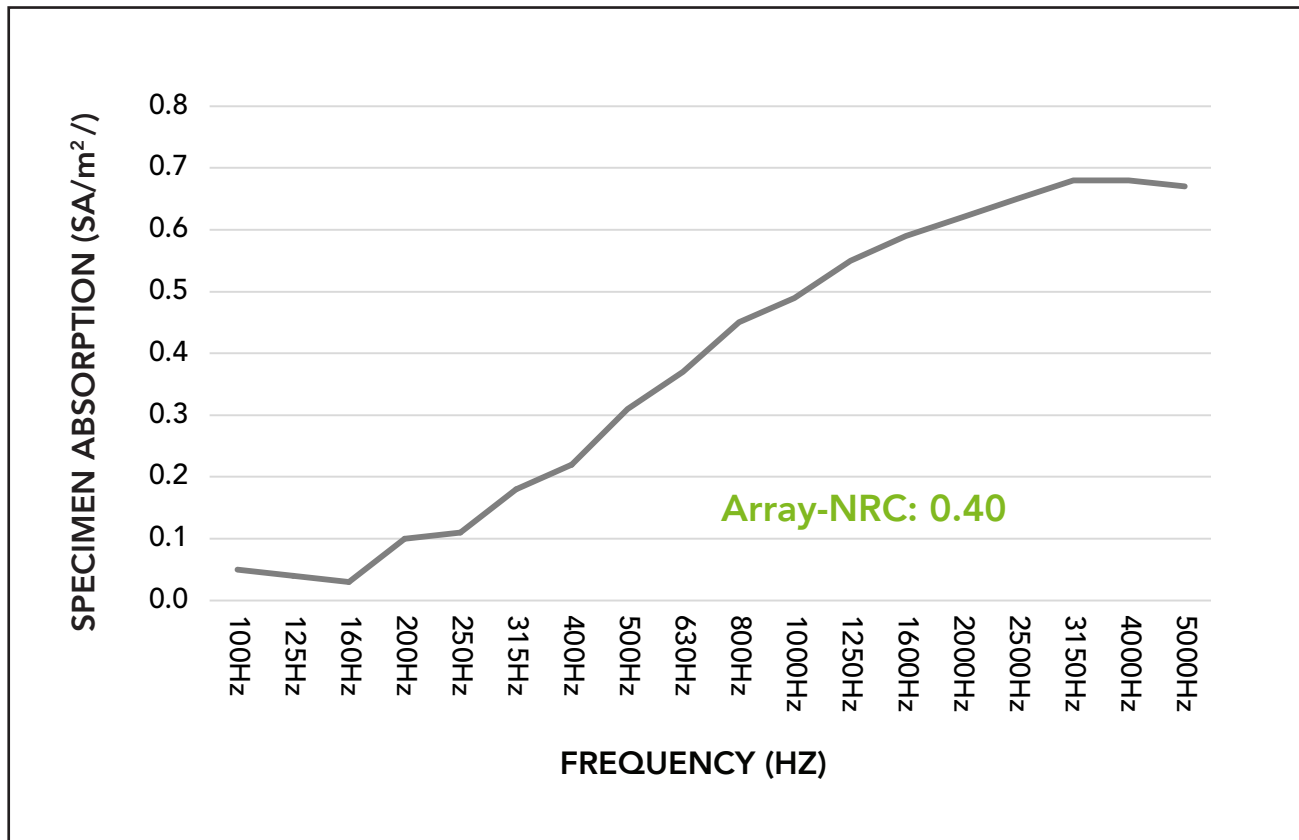

Sabins per Array

Frequency	125Hz	250Hz	500Hz	1000Hz	2000Hz	4000Hz
Sabins	4.27	11.60	37.62	61.20	74.95	82.02

Acoustic Data

Sound Absorption

Frequency	125Hz	250Hz	500Hz	1000Hz	2000Hz	4000Hz	Array-NRC	Array-SAA
α array (Sabins/ft ²) (SA/m ²)	0.04	0.11	0.31	0.49	0.62	0.68	0.40	0.39

Acoustic data is measured in Sabins per V Baffle mounted approximately 2ft 6" off the ground, 2ft apart, center to center.

Sabins per Array

Frequency	125Hz	250Hz	500Hz	1000Hz	2000Hz	4000Hz
Sabins	5.11	12.61	36.63	58.84	74.08	81.38