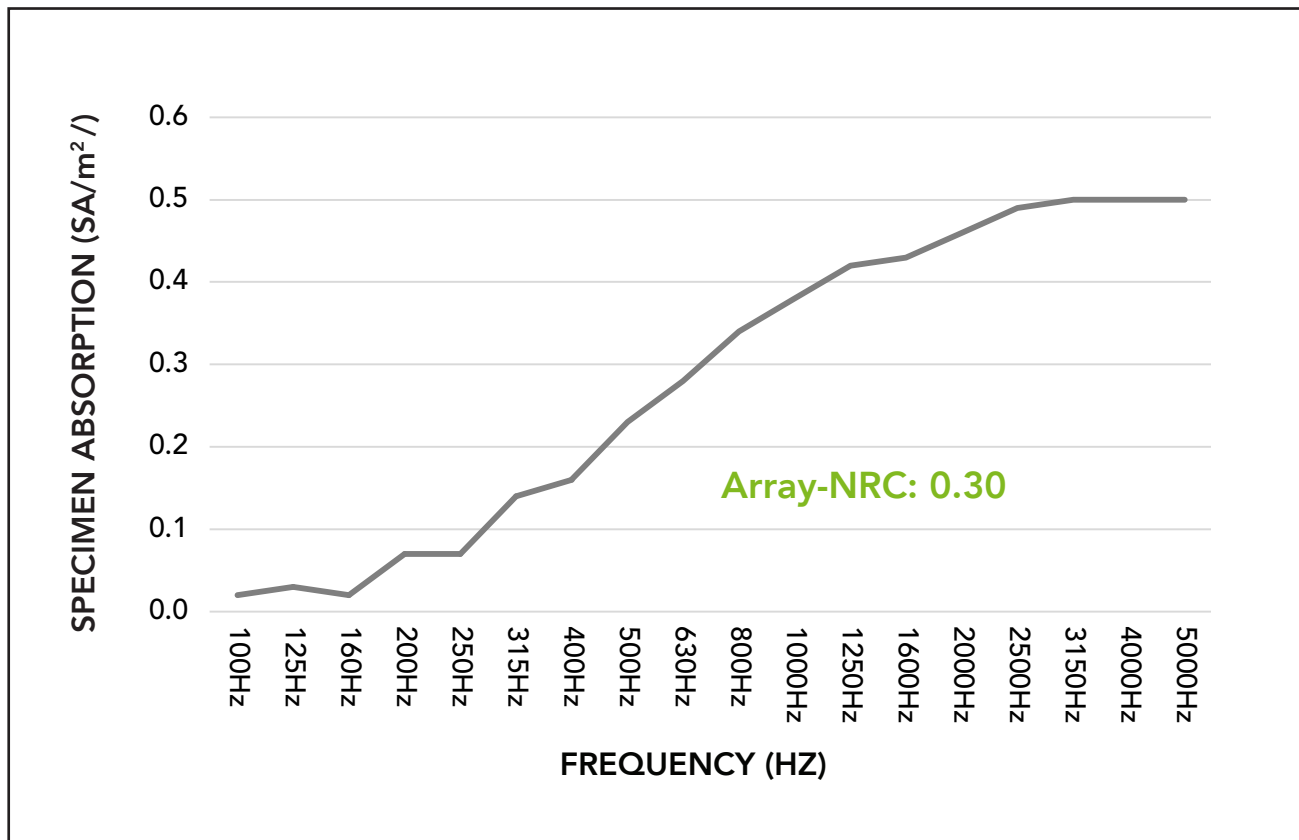

Acoustic Data

Sound Absorption

Frequency	125Hz	250Hz	500Hz	1000Hz	2000Hz	4000Hz	Array-NRC	Array-SAA
α array (Sabins/ft²) (SA/m²)	0.03	0.07	0.23	0.38	0.46	0.50	0.30	0.29

Acoustic data is measured in Sabins per V Baffle mounted approximately 2ft 6" off the ground, 2ft 9" apart, center to center.

Sabins per Array

Frequency	125Hz	250Hz	500Hz	1000Hz	2000Hz	4000Hz
Sabins	4.27	11.60	37.62	61.20	74.95	82.02