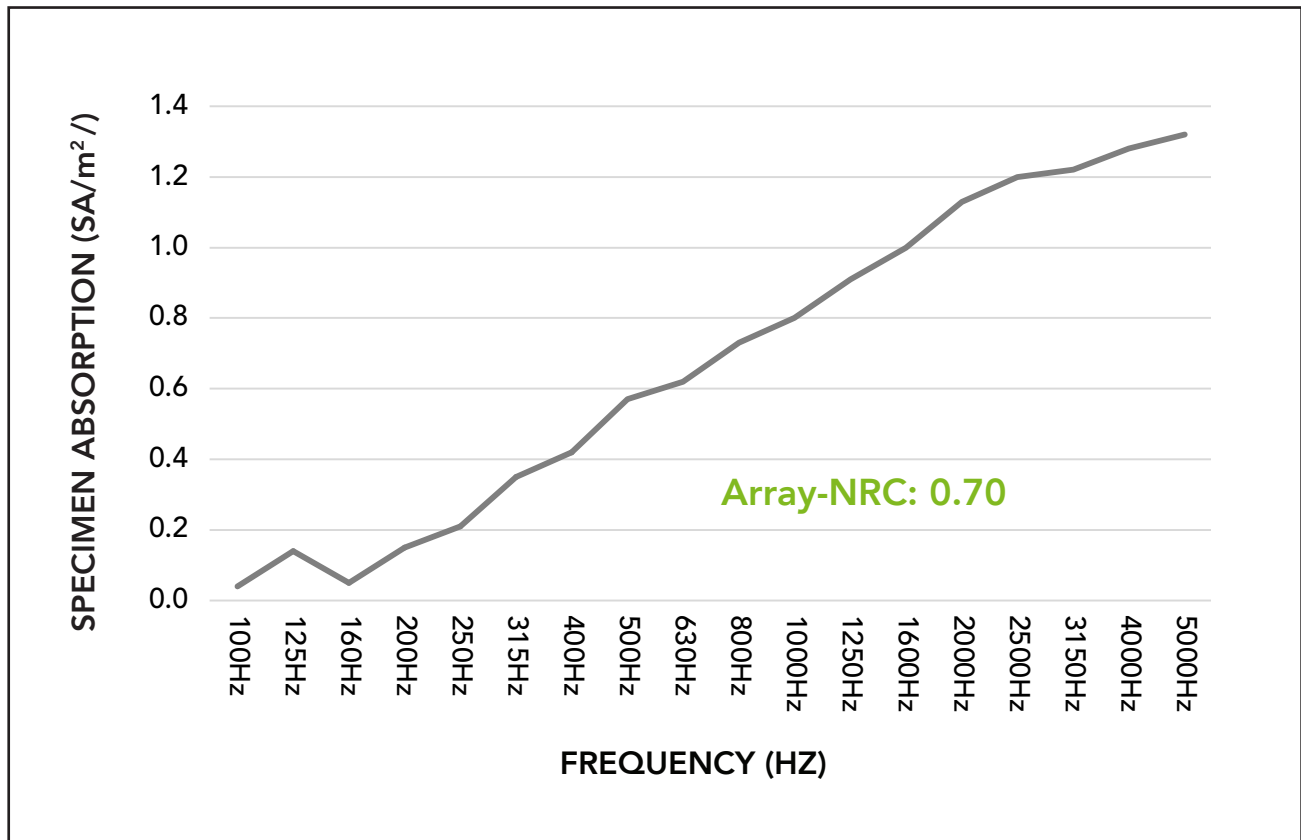

Acoustic Data

Sound Absorption

Frequency	125Hz	250Hz	500Hz	1000Hz	2000Hz	4000Hz	Array-NRC	Array-SAA
α array (Sabins/ft²) (SA/m²)	0.14	0.21	0.57	0.80	1.13	1.28	0.70	0.67

Acoustic data is measured in Sabins per V Baffle mounted approximately 2ft 6" off the ground, 1ft apart, center to center.

Sabins per Array

Frequency	125Hz	250Hz	500Hz	1000Hz	2000Hz	4000Hz
Sabins	8.55	12.73	33.97	48.08	67.61	77.01