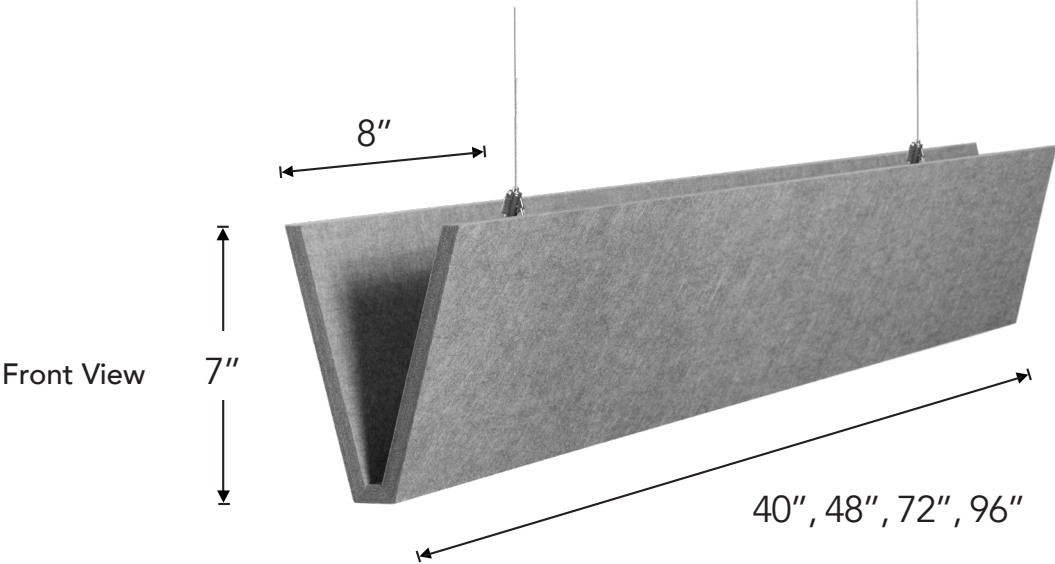

Product Dimensions