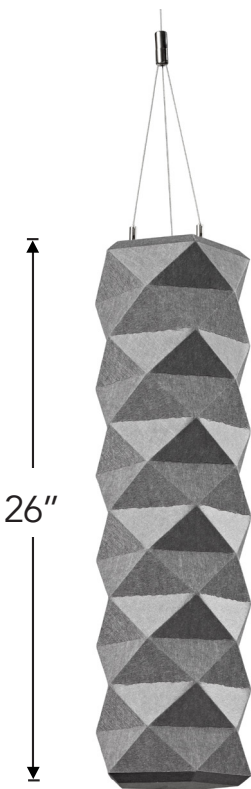

# Specs

Style	Standard Length	Width	Weight	LF/Unit
Small Pendant	17.75"	7.5" x 7.09"	4.3 lbs	1.48
Medium Pendant	26"	7.5" x 7.09"	4.5 lbs	2.17
Large Pendant	34.5"	7.5" x 7.09"	5.7 lbs	2.88

All specs refer to singular products and not multiples unless specified. Due to the nature of the material, cutting and fabrication process, minor dimensional variances may occur. Baffle lengths can be adjusted up or down in increments of 4.18". The minimum length for a custom sized baffle is 17.72". For longer length rows, baffles can be installed side by side. The lengths will vary slightly due to the complex folded nature of the product and could vary .5"-1.5".

## Sound Absorption

Frequency	250Hz	500Hz	800Hz	1000Hz	2000Hz	4000Hz	NRC
m <sup>2</sup> /Object	2.57	5.15	6.09	6.28	8.48	9.51	0.70

Acoustic data is measured in Sabins per Tessellate Pendant at 24" spacing.

# Product Dimensions

Large

Medium

Small

Bottom View