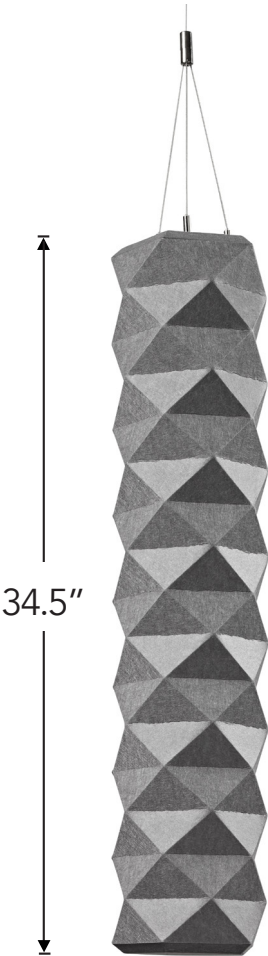

# Specs

Style	Standard Length	Width	Weight	LF/Unit
Small Pendant	17.75"	7.5" x 7.09"	4.3 lbs	1.48
Medium Pendant	26"	7.5" x 7.09"	4.5 lbs	2.17
Large Pendant	34.5"	7.5" x 7.09"	5.7 lbs	2.88

All specs refer to singular products and not multiples unless specified. Due to the nature of the material, cutting and fabrication process, minor dimensional variances may occur. Baffle lengths can be adjusted up or down in increments of 4.18". The minimum length for a custom sized baffle is 17.72". For longer length rows, baffles can be installed side by side. The lengths will vary slightly due to the complex folded nature of the product and could vary .5"-1.5".

# Product Dimensions

Large

Medium

Small

Bottom View