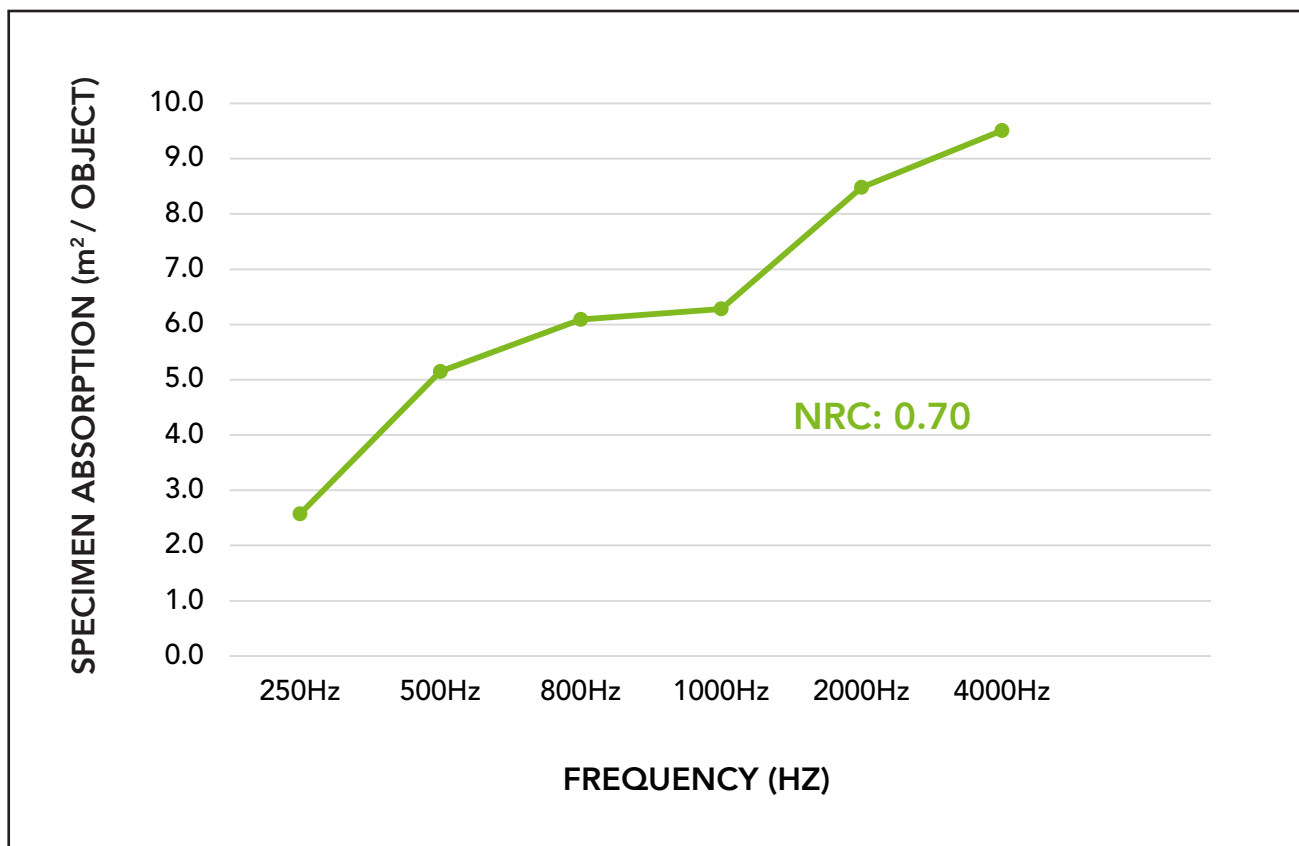

Acoustic Data

Sound Absorption

Frequency	250Hz	500Hz	800Hz	1000Hz	2000Hz	4000Hz	NRC
m²/Object	2.57	5.15	6.09	6.28	8.48	9.51	0.70

Acoustic data is measured in Sabins per Tessellate Pendant at 24" spacing.