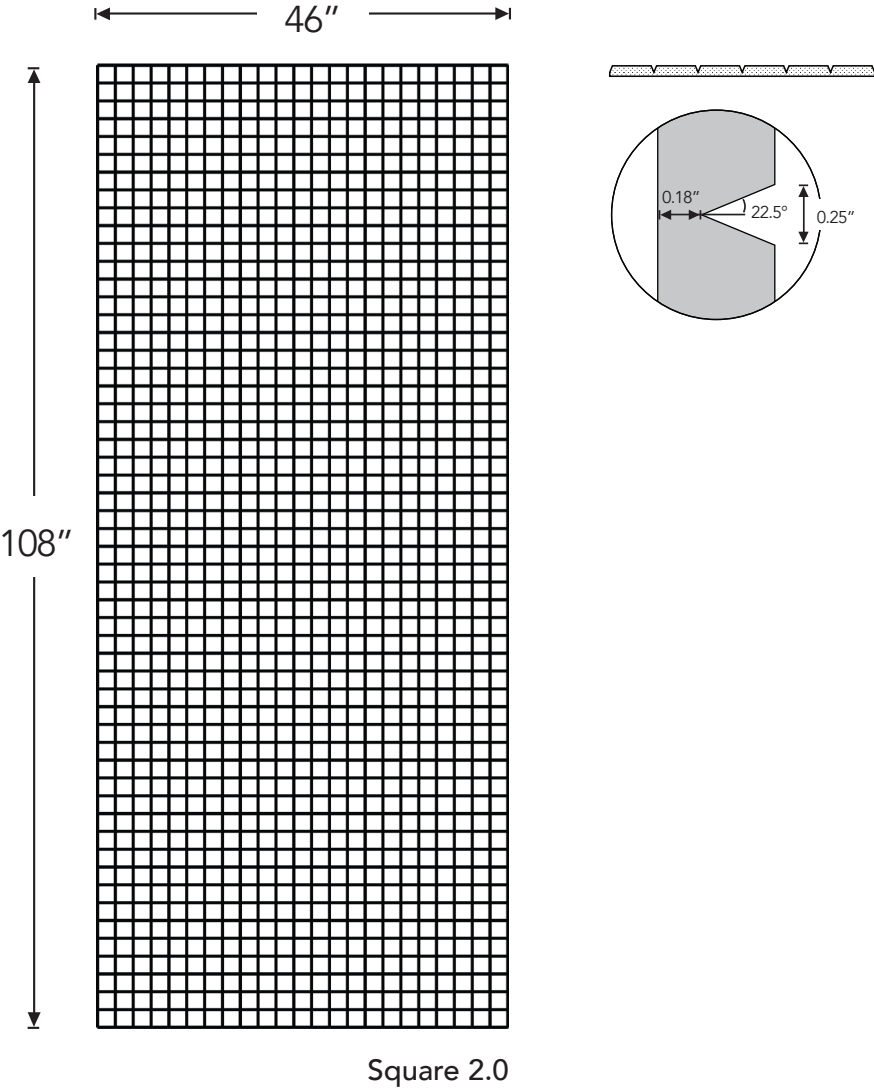

Product shown: Square Panels in Coronet

Specs

Style	Standard (LxH)	Thickness	Weight	SF/Panel	Min. Radius
Square 2.0 (12mm)	46" x 108"	0.47"	18 lbs	34.5	24 in.
Square 2.0 (24mm)	46" x 108"	0.94"	21 lbs	34.5	24 in.

Acoustic Data

Sound Absorption Groovy 3.0 Panels

Frequency	250Hz	500Hz	800Hz	1000Hz	2000Hz	4000Hz	NRC
m ² /Object	0.22	1.22	2.83	3.66	5.88	7.04	0.40

Acoustic data is measured in Sabins per Groovy 3.0 panel with 12mm thickness.

Product Dimensions

Square 2.0

Available Colors

Cayenne 029
12mm

Wine 009
12mm | 24mm

Rouge 007
12mm

Crimson 059
12mm

Mandarin 013
12mm