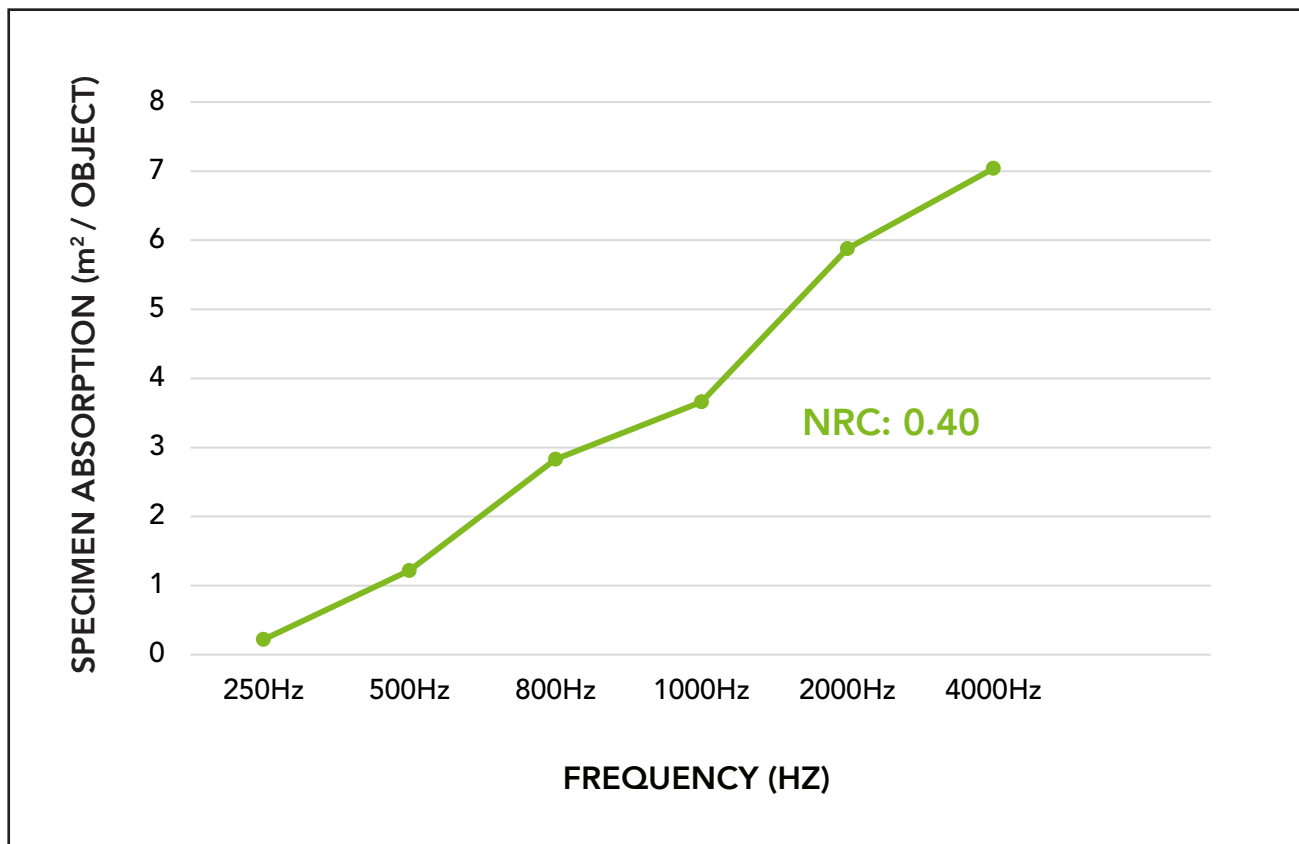

*Actual lead times are determined when the project goes into production and can change based on production schedule and all quantities, color and thicknesses being in stock at time of order. See [Kirei's Product Lead Time Disclosure](#) for more information.

Acoustic Data

Sound Absorption Groovy 3.0 Panels

Frequency	250Hz	500Hz	800Hz	1000Hz	2000Hz	4000Hz	NRC
m ² /Object	0.22	1.22	2.83	3.66	5.88	7.04	0.40

Acoustic data is measured in Sabins per Groovy 3.0 panel with 12mm thickness.