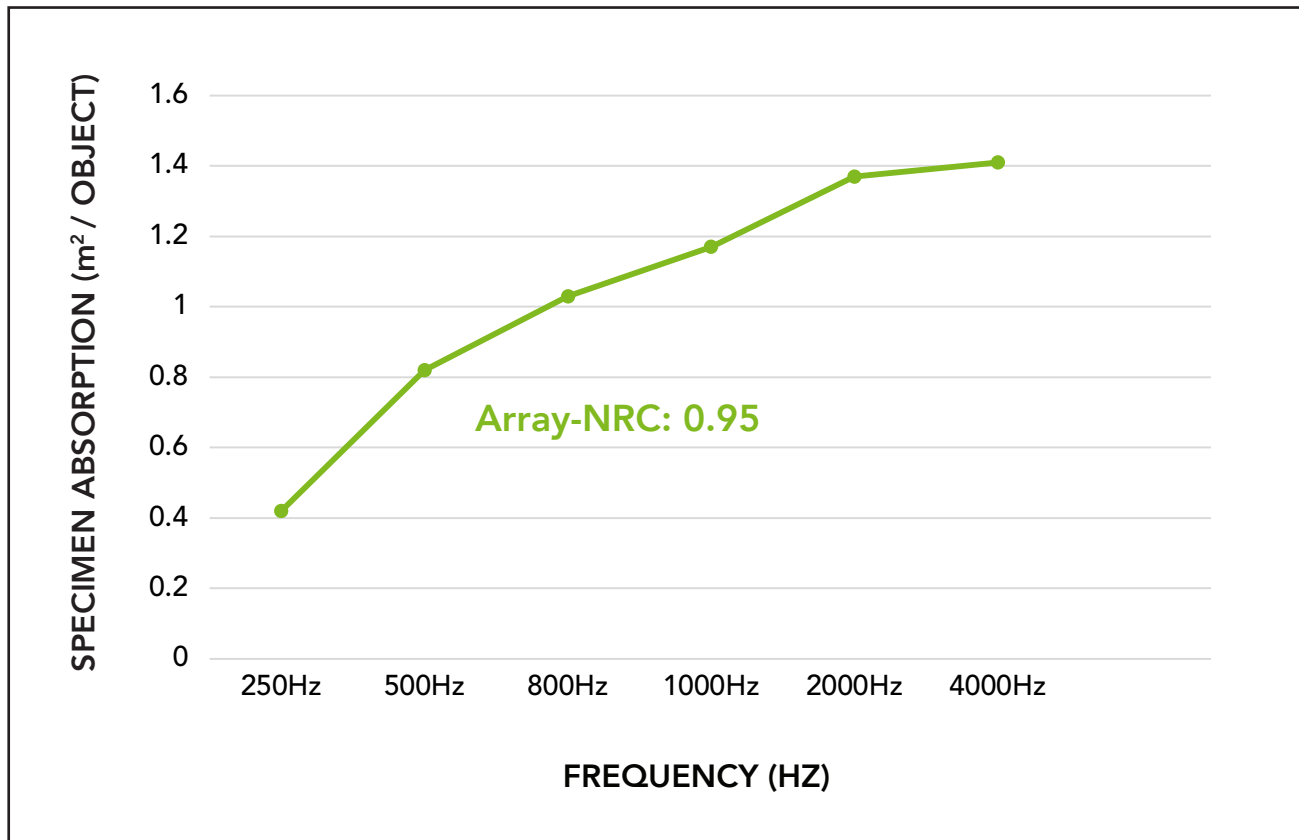

48" - BEAM 345

Single source: 1353 lm, 16.1W
Double source: 2706 lm, 32.2W

96" - 2x BEAM 345

Single source: 2706 lm, 32.2W
Double source: 5412 lm, 64.4W

Acoustic Data

Sound Absorption

Frequency	125Hz	250Hz	500Hz	1000Hz	2000Hz	4000Hz	Array-NRC	Array-SAA
α array (Sabins/ft ²) (SA/m ²)	0.10	0.42	0.82	1.17	1.37	1.41	0.95	0.95

Acoustic data is measured in Sabins per O Baffle at 12" spacing.

Sabins per Array

Frequency	125Hz	250Hz	500Hz	1000Hz	2000Hz	4000Hz
Sabins	7.73	32.91	64.52	91.80	108.00	110.74

Product Dimensions

Available Colors