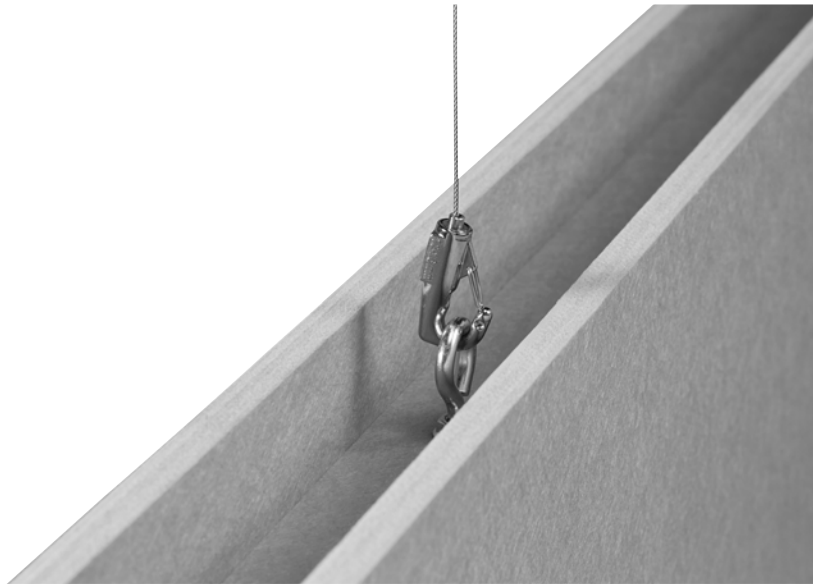

Installation

O Baffle Lit has two attachment points with a ¼"-20 female thread and comes with your choice of eyebolts or ¼"-20 male threaded screw hardware. Lighting component will need to be assembled with baffle on site. For more information and instructions on installing the O Baffle Lit, please review the [O Baffle Lit Installation Guide](#).

Note: Kirei does not provide ceiling mounting hardware or cable/chain/rod.

Eyebolt Mounting Hardware

Custom Printing with Kirei Ink

O Baffle Lit can be custom printed in house with Kirei Ink. We would love to work with you to print your own custom color, pattern, graphic or material. Reach out and our team will be ready to assist!

Please note: Kirei requires written permission from the copyright holder in order to reproduce any copyrighted work. Professional photographs cannot be reproduced without written permission from the photographer.