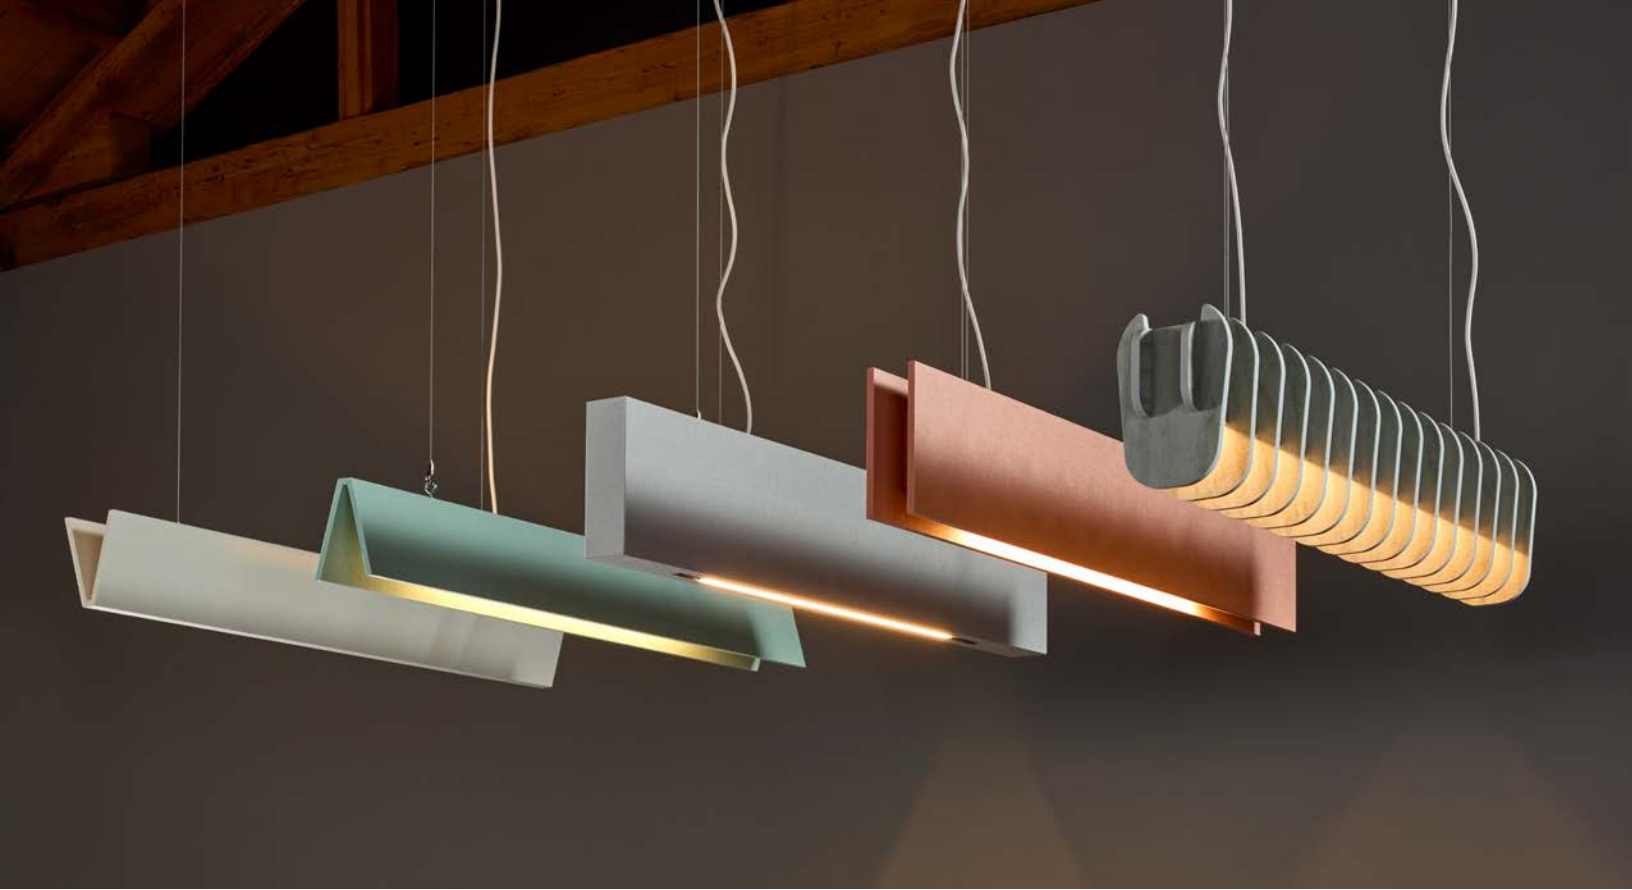

Product shown: Lit Baffles in White, Mint, Frost, Blush, and White Wash Wood on Frost