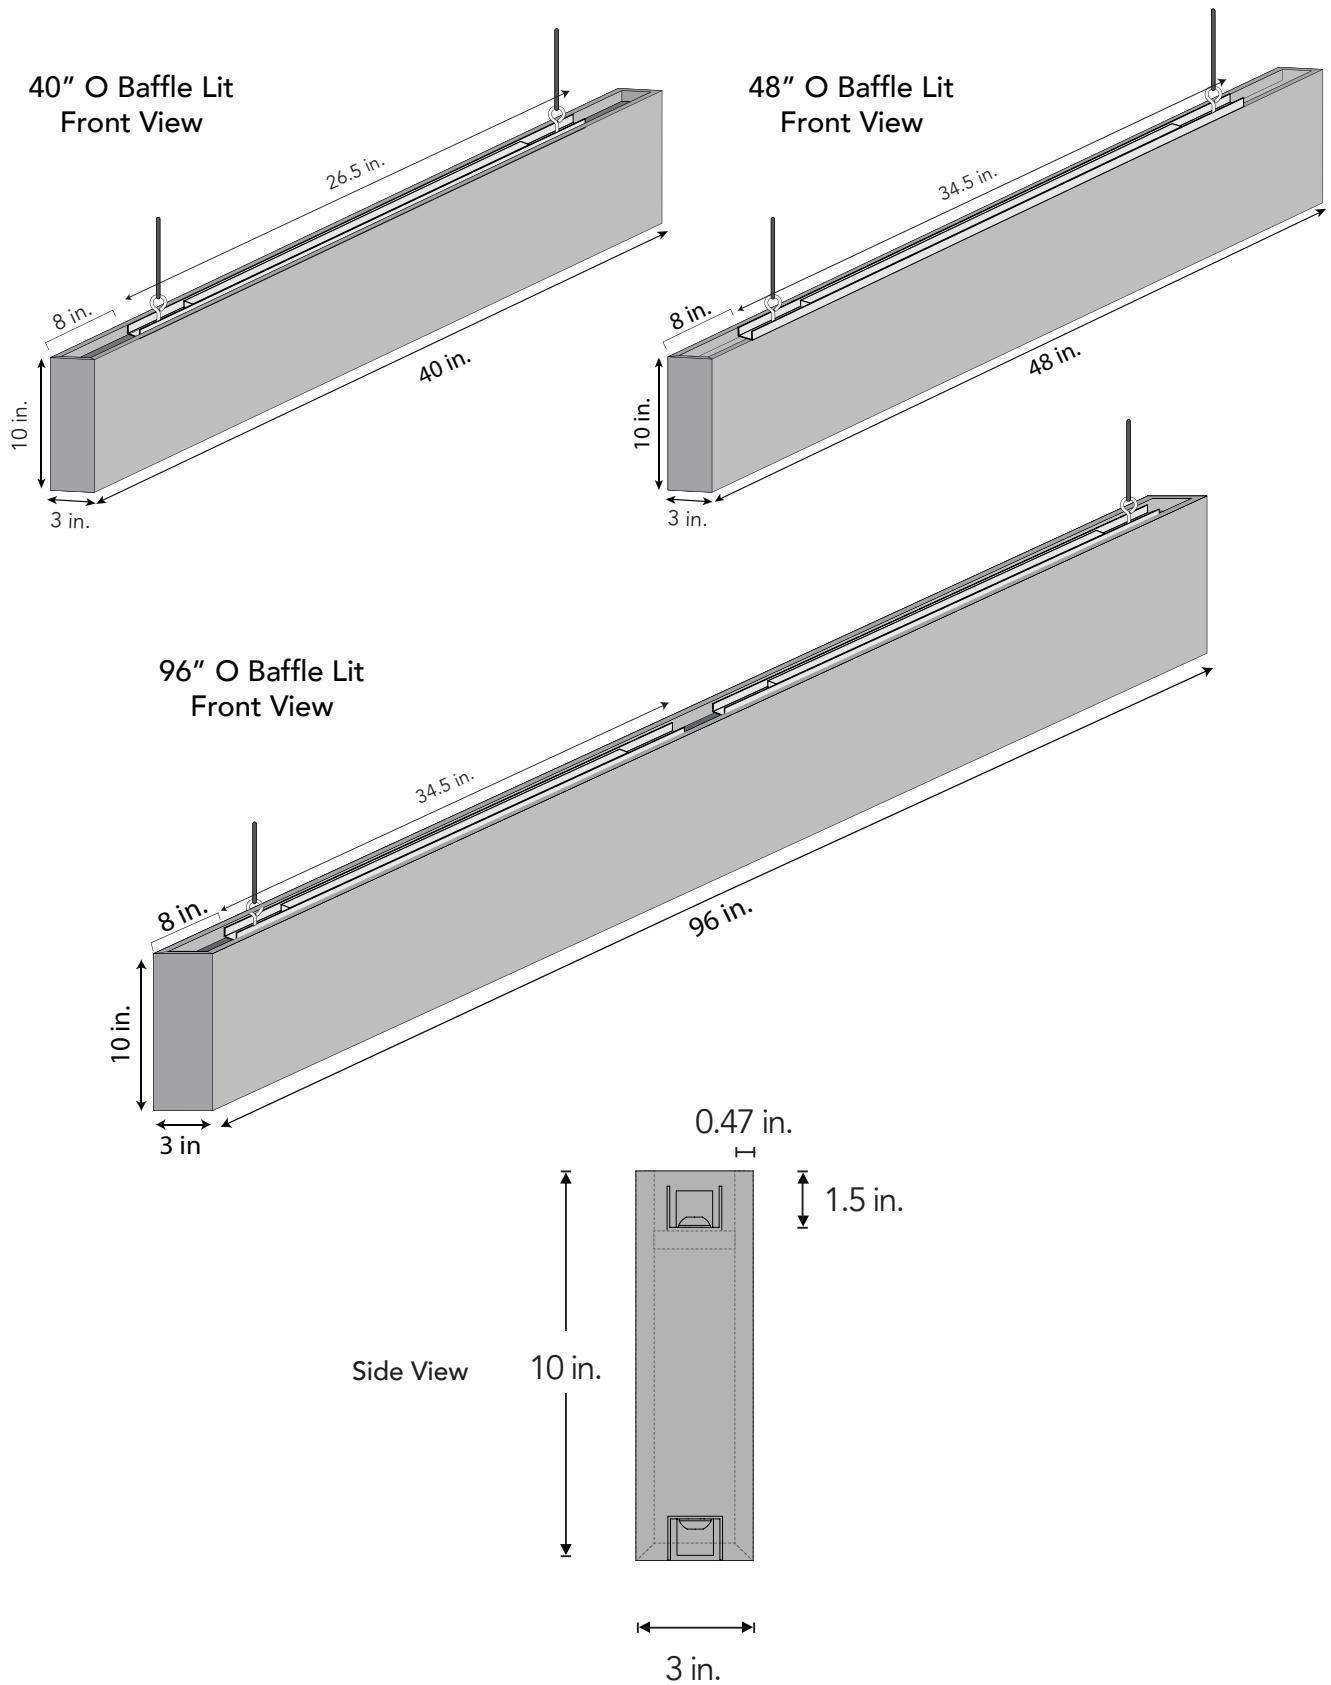

Product Dimensions