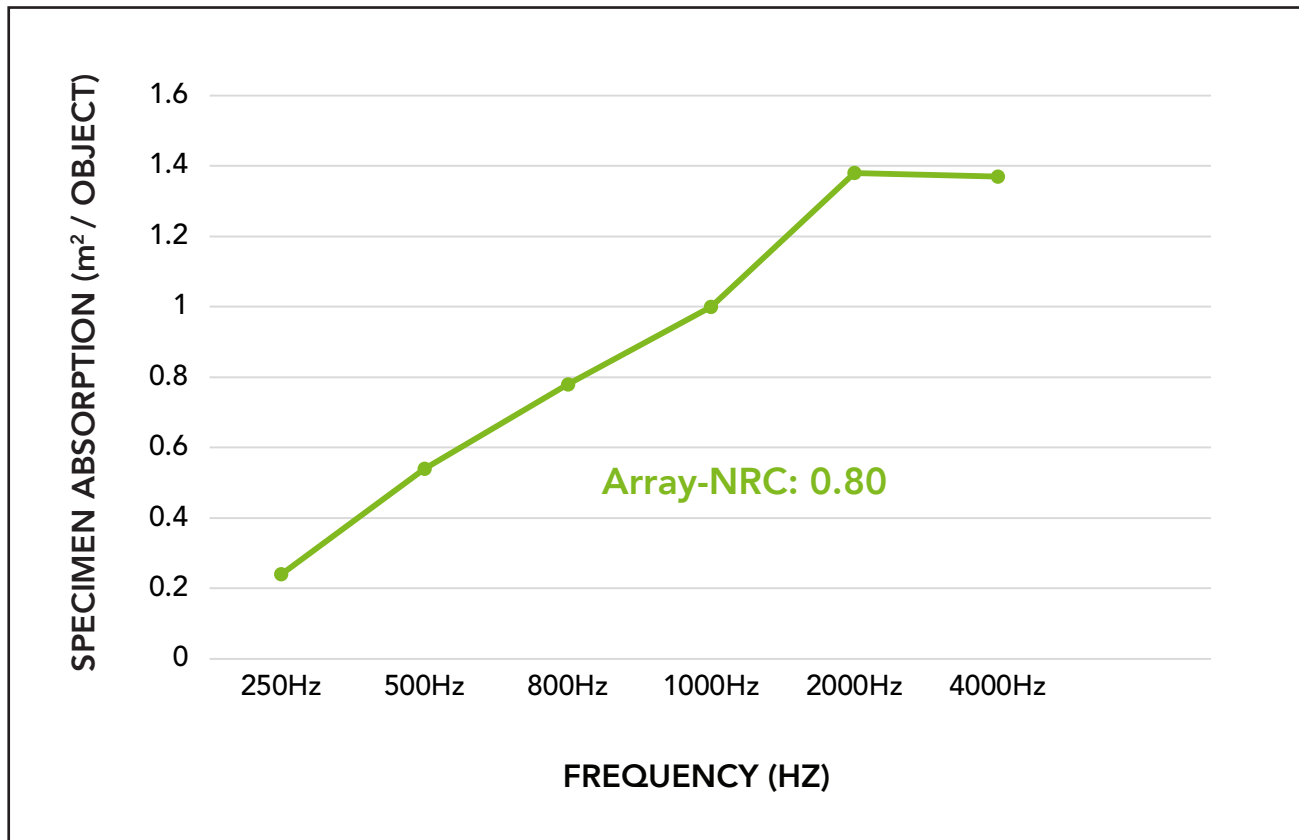

Acoustic Data

Sound Absorption

Frequency	125Hz	250Hz	500Hz	1000Hz	2000Hz	4000Hz	Array-NRC	Array-SAA
α array (Sabins/ft²) (SA/m²)	0.11	0.24	0.54	1.00	1.38	1.37	0.80	0.79

Acoustic data is measured in Sabins per 1 Baffle at 12" spacing.

Sabins per Array

Frequency	125Hz	250Hz	500Hz	1000Hz	2000Hz	4000Hz
Sabins	7.26	16.43	36.63	67.48	93.50	92.50