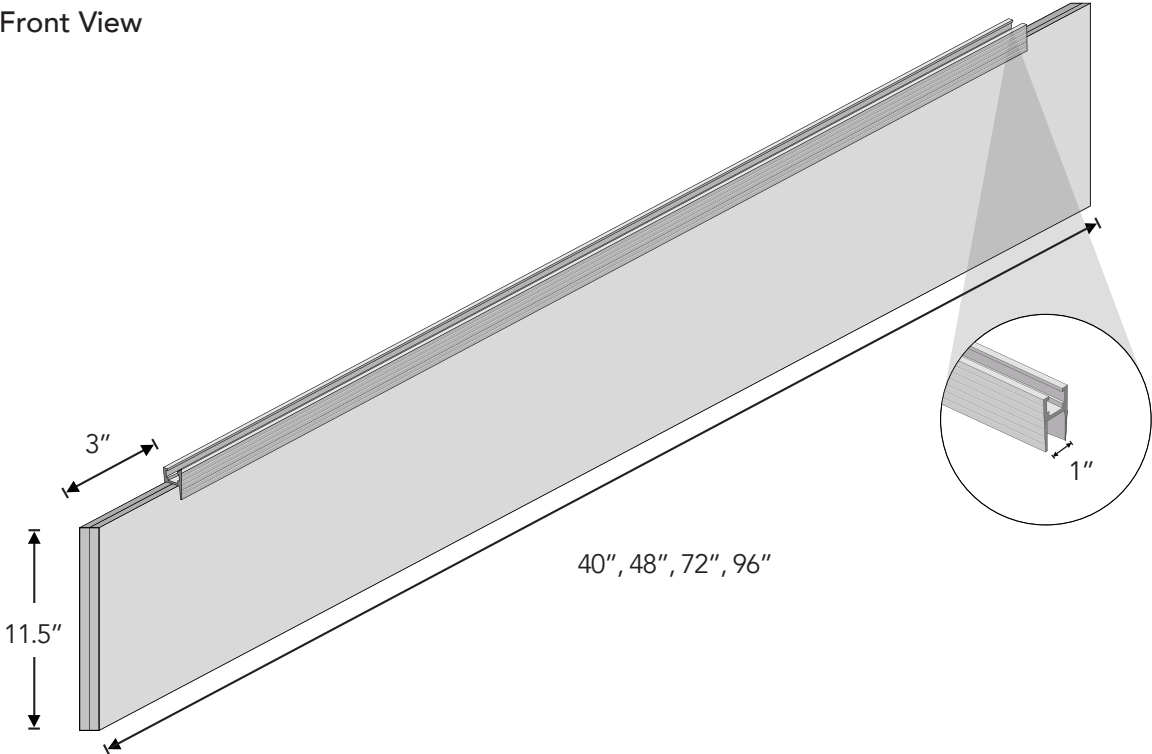

Product Dimensions

Front View