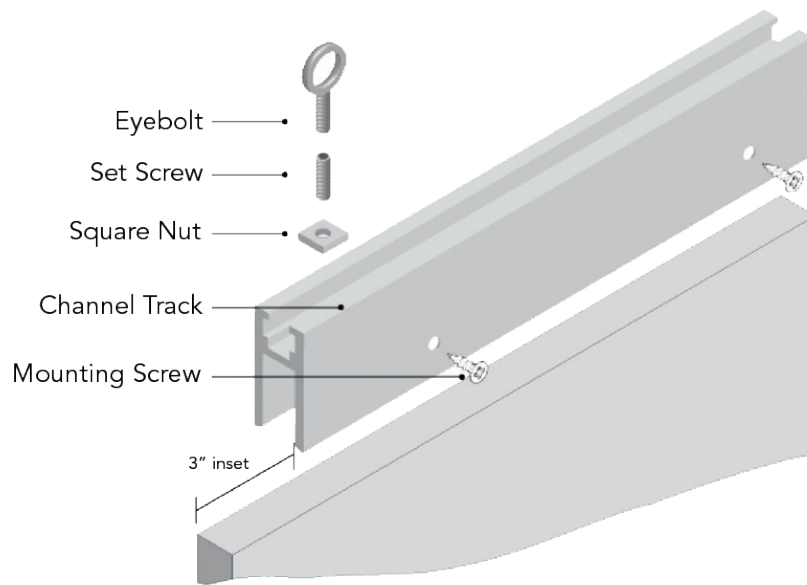

Installation

The I Baffle's adjustable aluminum channel track hardware makes them even easier to install, level, and align just right. Use a variety of hanging hardware (cable, rod, or direct mount) to work with complex ceiling environments and adjust to existing ceiling obstructions for fast, simple installation. For more information, see the [I Baffles Installation Guide](#).

Note: Kirei does not provide ceiling mounting hardware or cable/chain/rod.

Aluminum Channel Track

Custom Printing with Kirei Ink

I Baffles can be custom printed in house with Kirei Ink. We would love to work with you to print your own custom color, pattern, graphic or material. Reach out and our team will be ready to assist!

Please note: Kirei requires written permission from the copyright holder in order to reproduce any copyrighted work. Professional photographs cannot be reproduced without written permission from the photographer.