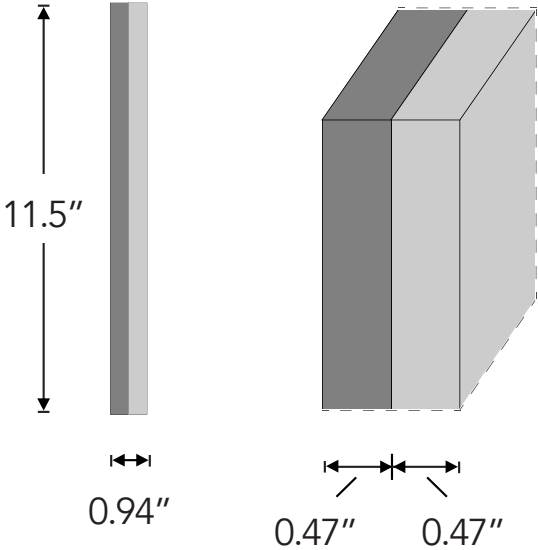

Product Dimensions

Side View