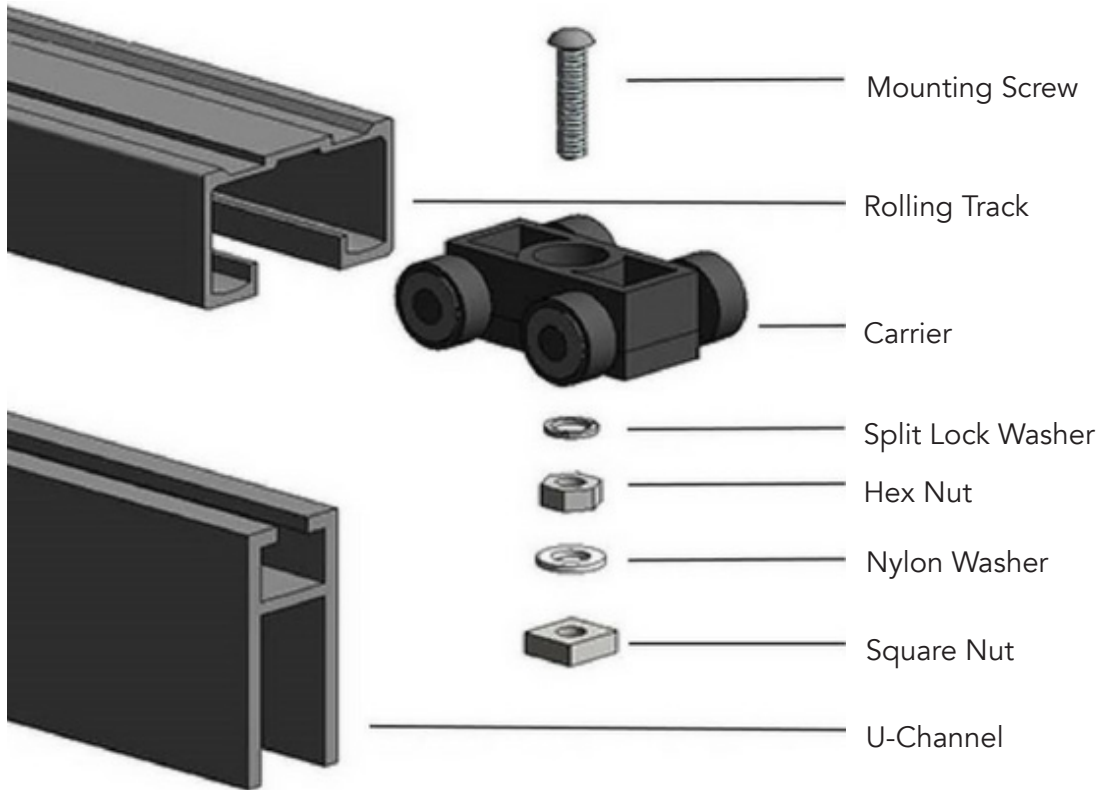

Installation

Rolling Track

EchoScreen may be used as a moveable wall element by mounting panels using the EchoScreen Rolling Track. The Rolling Track can be installed in continuous runs, or side-by-side for bypass or overlapping screens.

EchoScreen with Rolling Track

Install Guide

For instructions on how to install in a variety of ways and additional hardware capabilities, see the [EchoScreen Installation Guide](#).