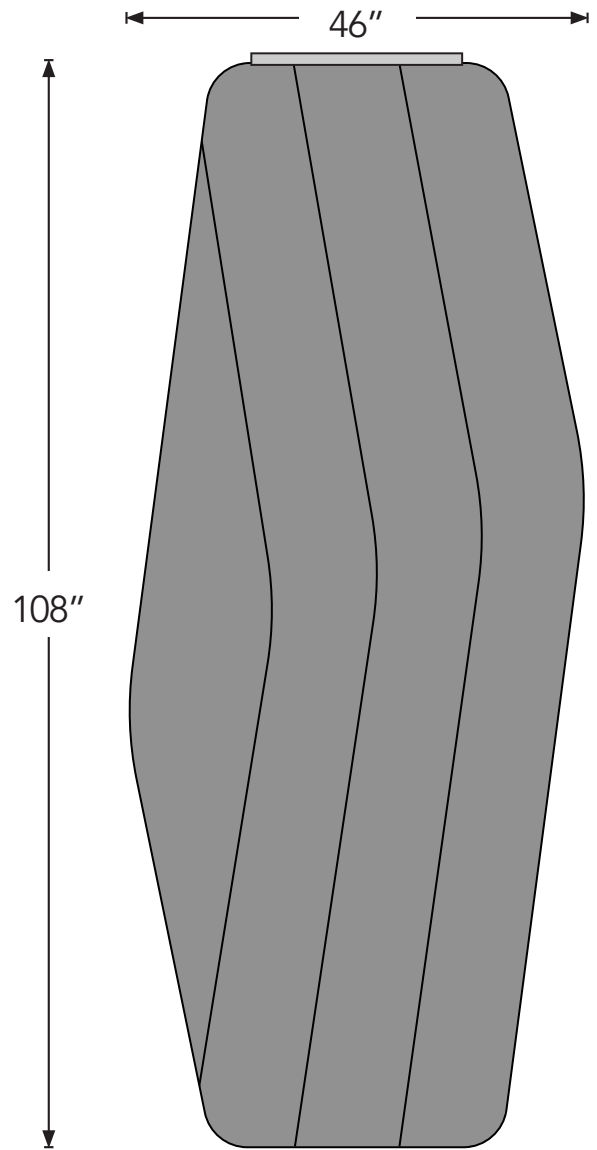

# Specs

| Style       | Standard (LxH) | Thickness | Weight/Unit | SF/Unit |
|-------------|----------------|-----------|-------------|---------|
| 12mm Screen | 46" x 108"     | 0.47"     | 15 lbs      | 34.5    |
| 24mm Screen | 46" x 108"     | 0.94"     | 18 lbs      | 34.5    |

# Product Dimensions

 Note: Patterns have 30° V-cuts that are 5mm in depth.

Front

Back

## Channel Track Dimension

1-Panel Channel Track