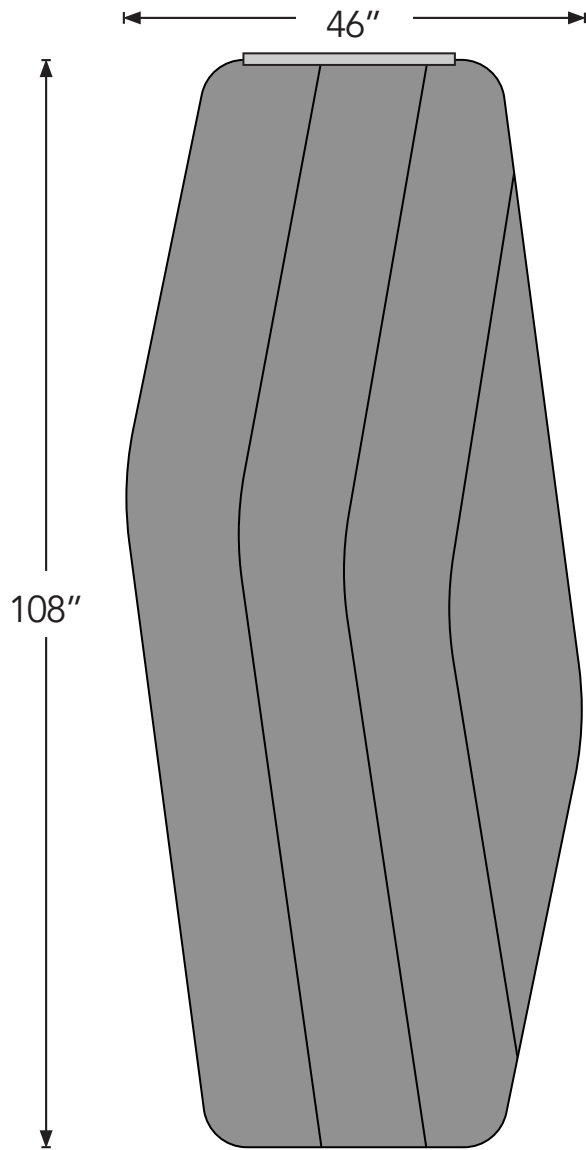

# Specs

| Style       | Standard (LxH) | Thickness | Weight/Unit | SF/Unit |
|-------------|----------------|-----------|-------------|---------|
| 12mm Screen | 46" x 108"     | 0.47"     | 15 lbs      | 34.5    |
| 24mm Screen | 46" x 108"     | 0.94"     | 18 lbs      | 34.5    |

All specs refer to singular products and not multiples unless specified. Due to the nature of the material, cutting and fabrication process, minor dimensional variances may occur. If ordering in 24mm thickness, certain designs will have to be modified to accommodate this thickness. Custom options available upon request. EchoScreen is sold individually and ships flat.

# Product Dimensions

 Note: Patterns have 30° V-cuts that are 5mm in depth.

Front

Back