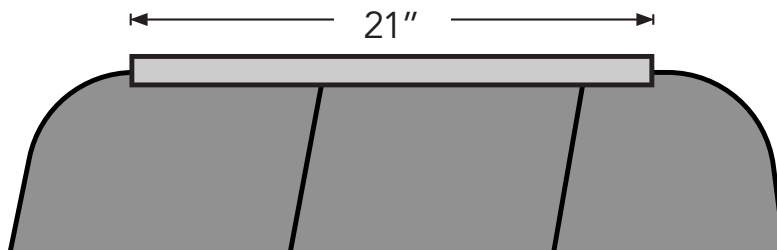

# Product Dimensions

 Note: Patterns have 30° V-cuts that are 5mm in depth.

Front

Back

## Channel Track Dimension

1-Panel Channel Track