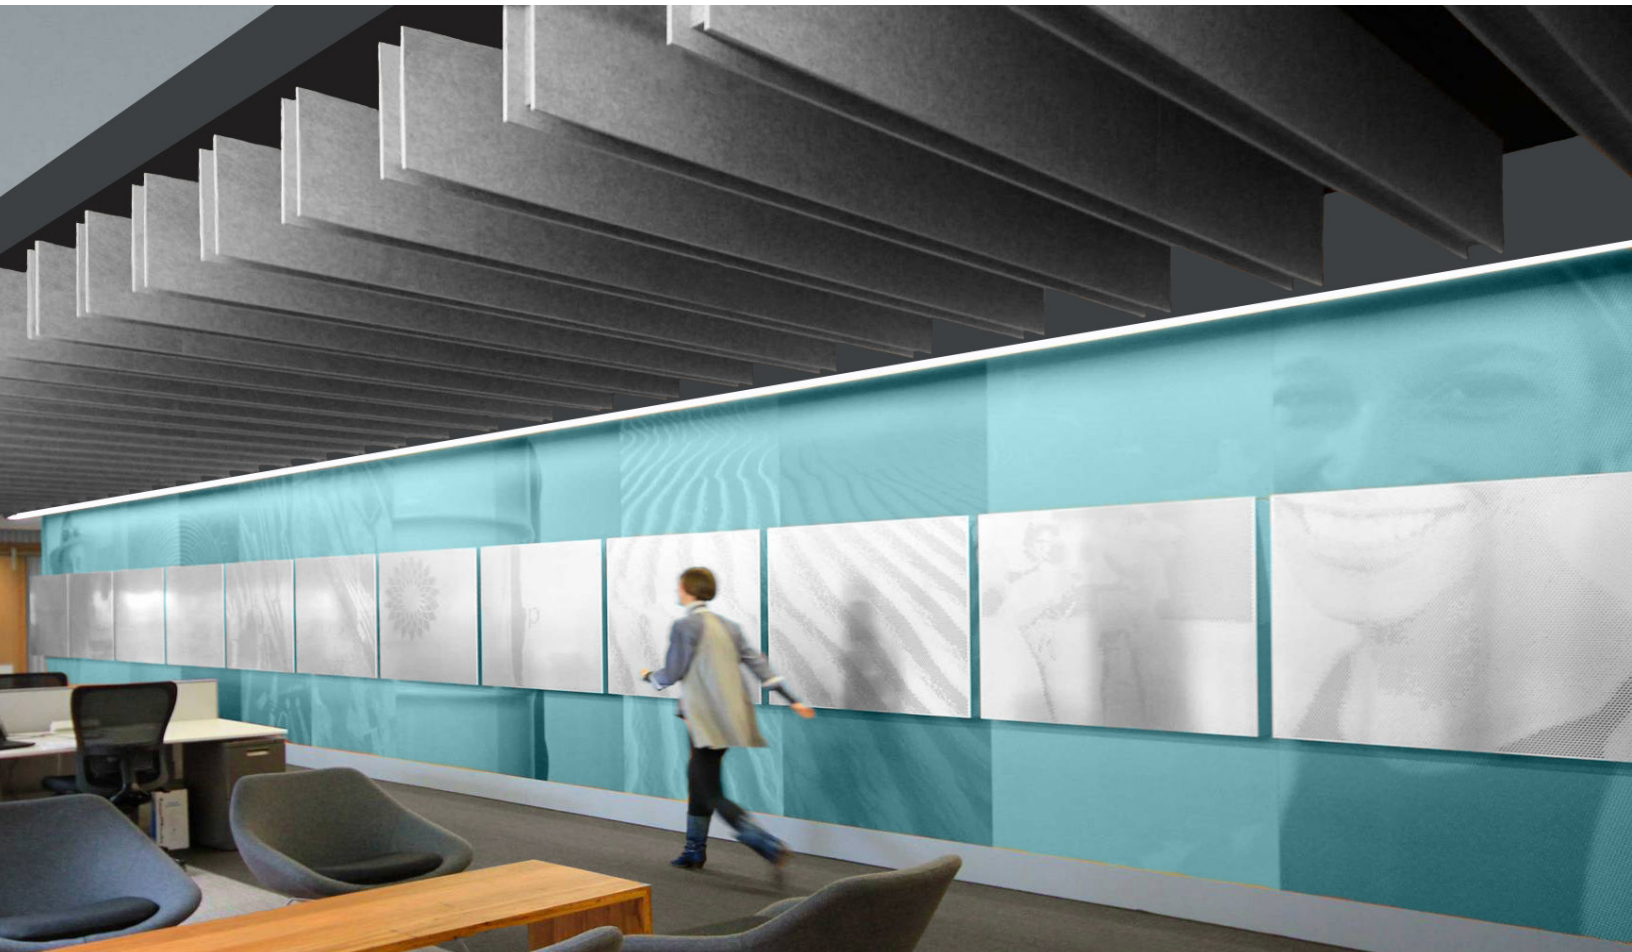

Product shown: Lit Baffles in White, Mint, Frost, Blush, and White Wash Wood on Frost