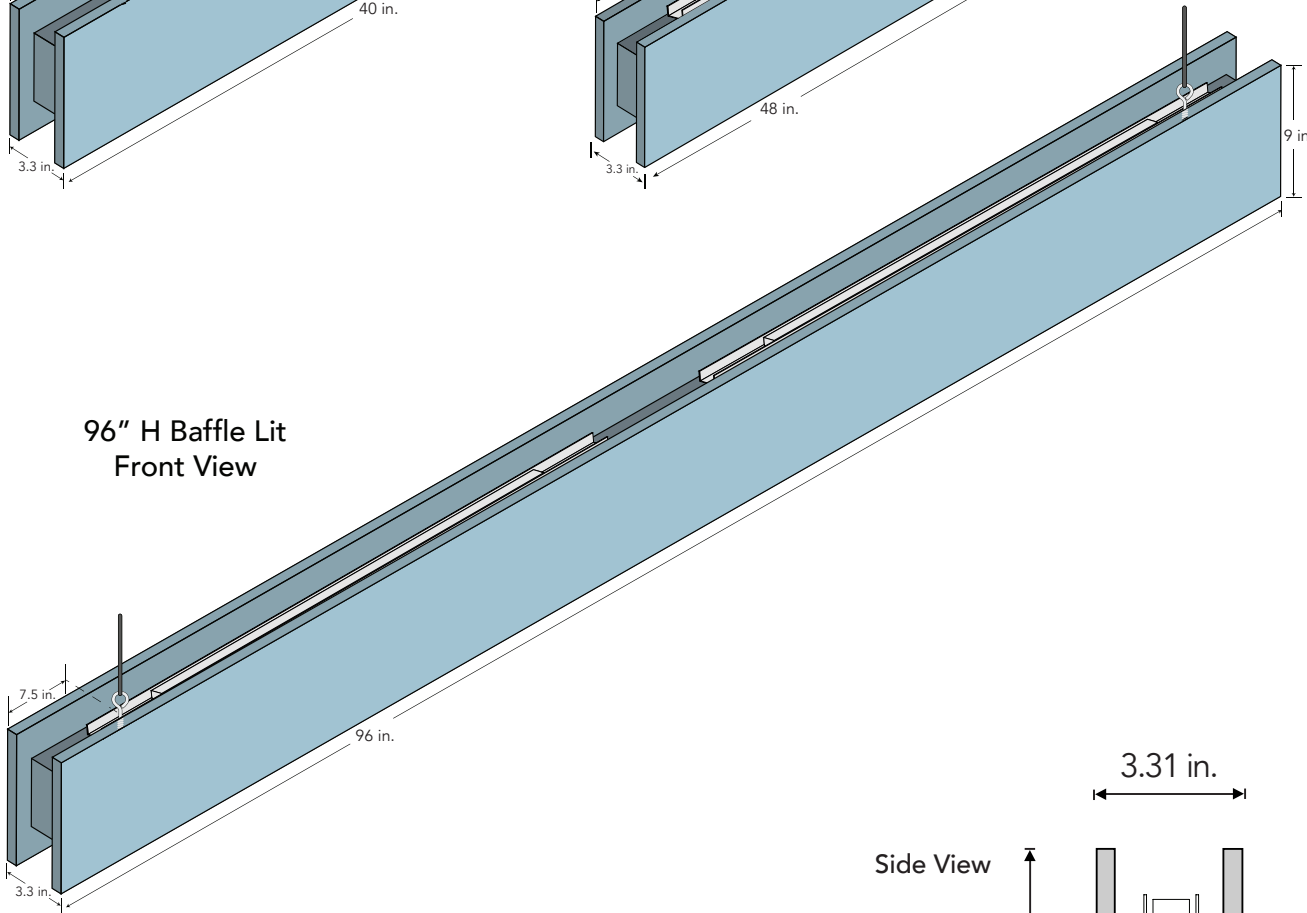

Side View

96" H Baffle Lit
Front View