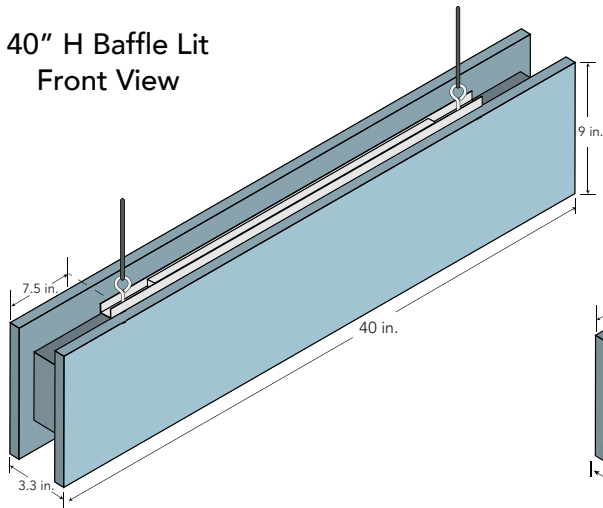

Product Dimensions

40" H Baffle Lit
Front View