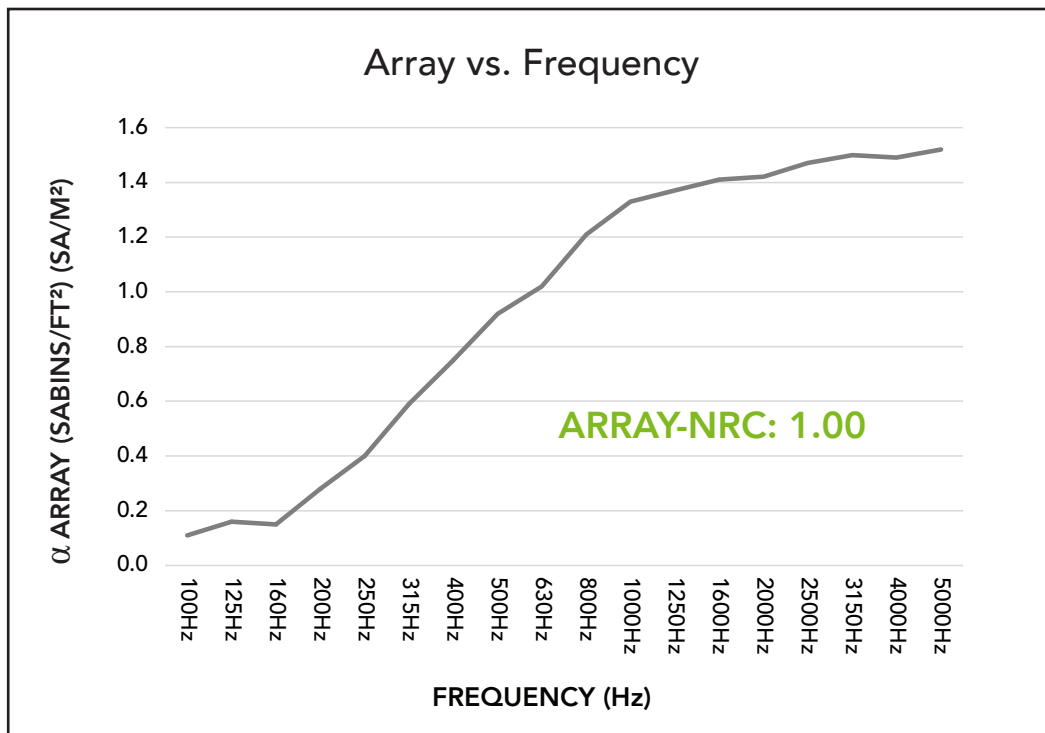

96"- 2x BEAM 345

Single source: 2706 lm, 32.2W
Double source: 5412 lm, 64.4W

Acoustic Data - H Baffle

Sound Absorption

Frequency	125Hz	250Hz	500Hz	1000Hz	2000Hz	4000Hz	Array-NRC	Array-SAA
Abs. Coeff (No Air Gap)	0.16	0.40	0.92	1.33	1.42	1.49	1.00	1.01

Sabins per Array

Frequency	125Hz	250Hz	500Hz	1000Hz	2000Hz	4000Hz
Sabins	9.89	25.42	58.02	83.85	89.34	94.00

Product Dimensions

40" H Baffle Lit
Front View

48" H Baffle Lit
Front View

96" H Baffle Lit
Front View