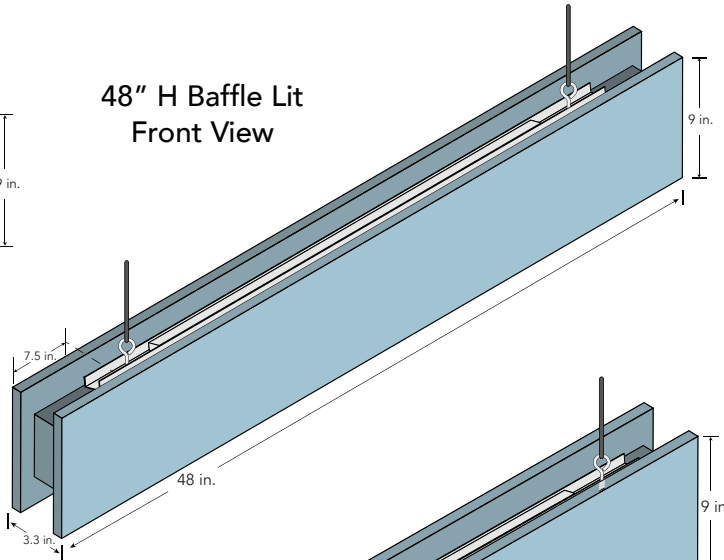

48" H Baffle Lit
Front View