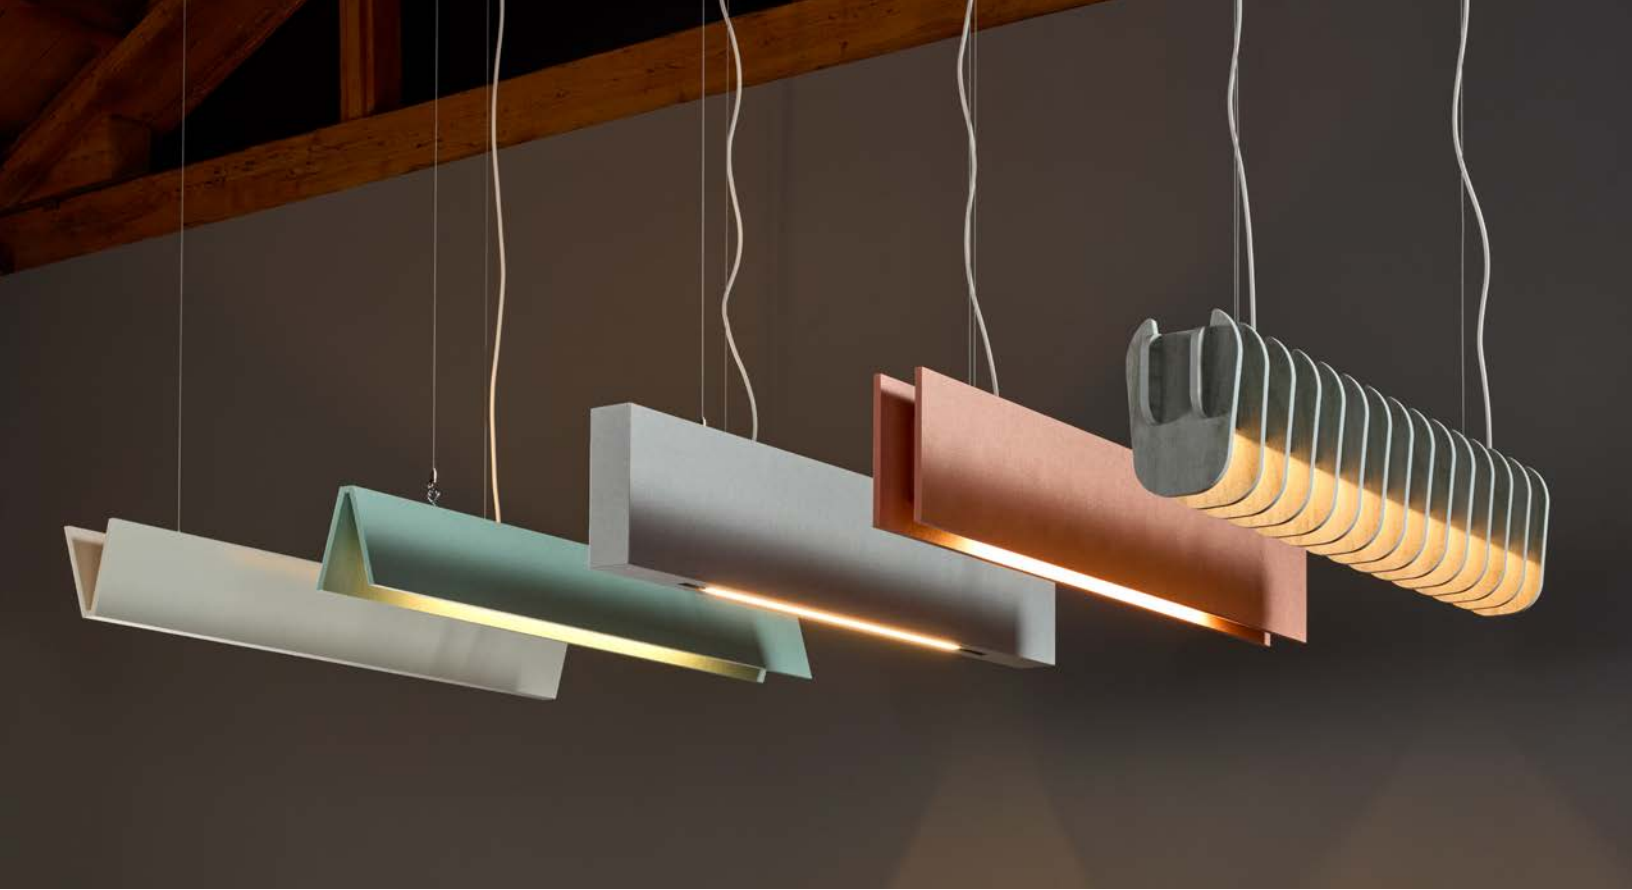

Product shown: H Baffle & H Baffle Lit in Pistachio