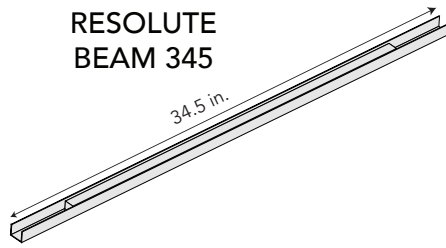

RESOLUTE
BEAM 345