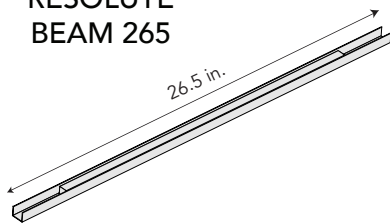

RESOLUTE
BEAM 265