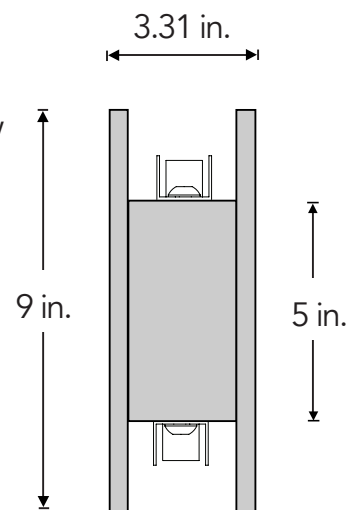

Product Dimensions

Side View