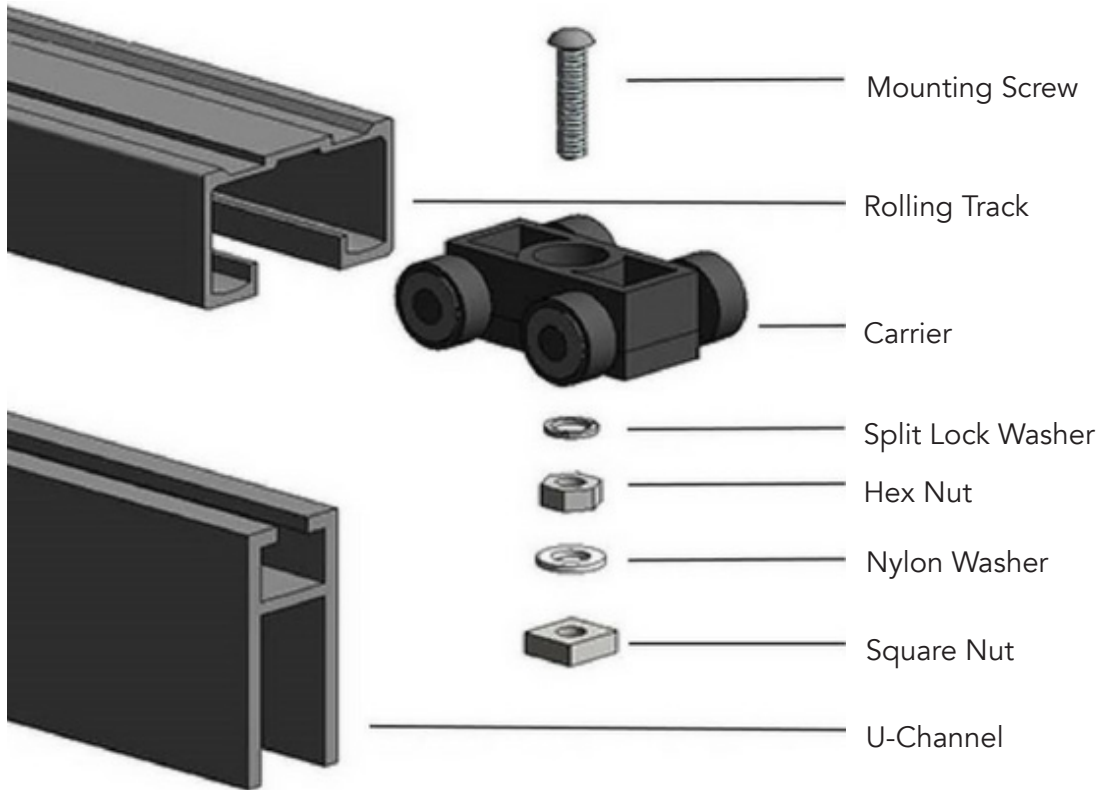

Product Dimensions

Note: Patterns have 30° V-cuts that are 5mm in depth.

Front

Back

Channel Track Dimension

1-Panel Channel Track

Available Colors

Color variation between dye lots is a natural characteristic of recycled PET felt due to the manufacturing process. Slight differences between samples and finished product may occur.

Installation

Walls

EchoScreen may be mounted on walls using adhesive, screws, or standoffs.

Ceiling

Each standard EchoScreen includes our proprietary aluminum channel track, plus two attachment hardware sets. Hanging options include 1/4"-20 set screw and eyebolt fasteners to enable hanging with cable, rod and other premium hanging hardware.

EchoScreen with Channel Track

Installation

Rolling Track

EchoScreen may be used as a moveable wall element by mounting panels using the EchoScreen Rolling Track. The Rolling Track can be installed in continuous runs, or side-by-side for bypass or overlapping screens.