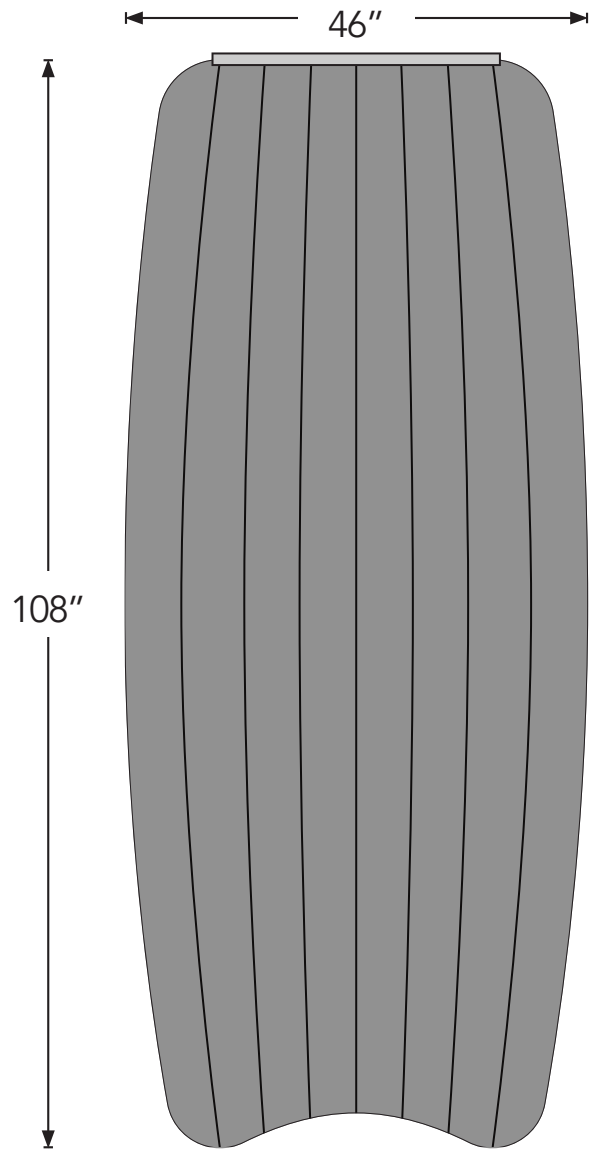

Product shown: Flow Screens in Cinnamon

Specs

Style	Standard (LxH)	Thickness	Weight/Unit	SF/Unit
12mm Screen	46" x 108"	0.47"	18 lbs	34.5
24mm Screen	46" x 108"	0.94"	21 lbs	34.5

All specs refer to singular products and not multiples unless specified. Due to the nature of the material, cutting and fabrication process, minor dimensional variances may occur. If ordering in 24mm thickness, certain designs will have to be modified to accommodate this thickness. Custom options available upon request. EchoScreen is sold individually and ships flat.

Product Dimensions

Note: Patterns have 30° V-cuts that are 5mm in depth.

Front

Back

Channel Track Dimension

1-Panel Channel Track

Available Colors

Color variation between dye lots is a natural characteristic of recycled PET felt due to the manufacturing process. Slight differences between samples and finished product may occur.