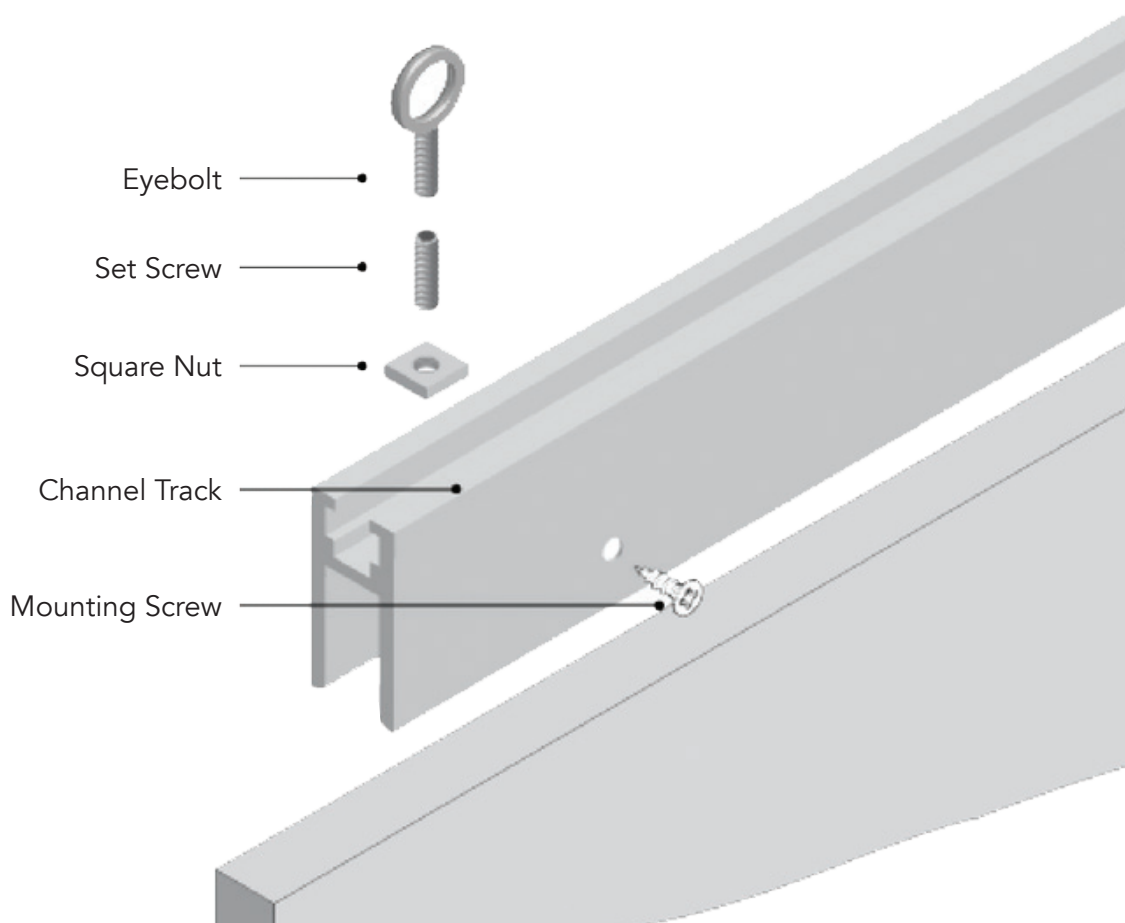

Product Dimensions

Note: Patterns have 30° V-cuts that are 5mm in depth.

Front

Back

Channel Track Dimension

1-Panel Channel Track

Available Colors

Color variation between dye lots is a natural characteristic of recycled PET felt due to the manufacturing process. Slight differences between samples and finished product may occur.

Installation

Walls

EchoScreen may be mounted on walls using adhesive, screws, or standoffs.

Ceiling

Each standard EchoScreen includes our proprietary aluminum channel track, plus two attachment hardware sets. Hanging options include 1/4"-20 set screw and eyebolt fasteners to enable hanging with cable, rod and other premium hanging hardware.

EchoScreen with Channel Track

Installation

Rolling Track

EchoScreen may be used as a moveable wall element by mounting panels using the EchoScreen Rolling Track. The Rolling Track can be installed in continuous runs, or side-by-side for bypass or overlapping screens.