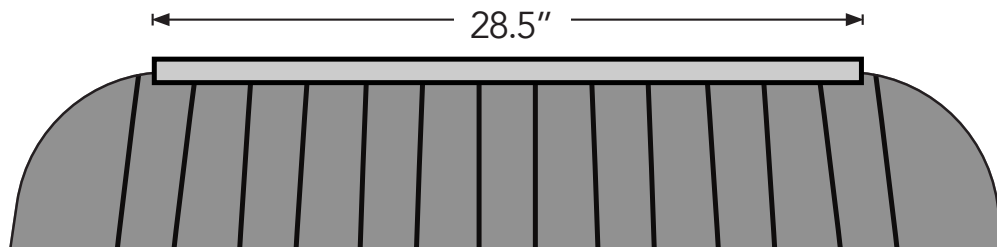

Product shown: Flow Screens in Cinnamon

Specs

Style	Standard (LxH)	Thickness	Weight/Unit	SF/Unit
12mm Screen	46" x 108"	0.47"	18 lbs	34.5
24mm Screen	46" x 108"	0.94"	21 lbs	34.5

All specs refer to singular products and not multiples unless specified. Due to the nature of the material, cutting and fabrication process, minor dimensional variances may occur. If ordering in 24mm thickness, certain designs will have to be modified to accommodate this thickness. Custom options available upon request. EchoScreen is sold individually and ships flat.

Product Dimensions

Note: Patterns have 30° V-cuts that are 5mm in depth.

Front

Back

Channel Track Dimension

1-Panel Channel Track

Available Colors

Color variation between dye lots is a natural characteristic of recycled PET felt due to the manufacturing process. Slight differences between samples and finished product may occur.

Installation

Walls

EchoScreen may be mounted on walls using adhesive, screws, or standoffs.

Ceiling

Each standard EchoScreen includes our proprietary aluminum channel track, plus two attachment hardware sets. Hanging options include 1/4"-20 set screw and eyebolt fasteners to enable hanging with cable, rod and other premium hanging hardware.

EchoScreen with Channel Track

Installation

Rolling Track

EchoScreen may be used as a moveable wall element by mounting panels using the EchoScreen Rolling Track. The Rolling Track can be installed in continuous runs, or side-by-side for bypass or overlapping screens.