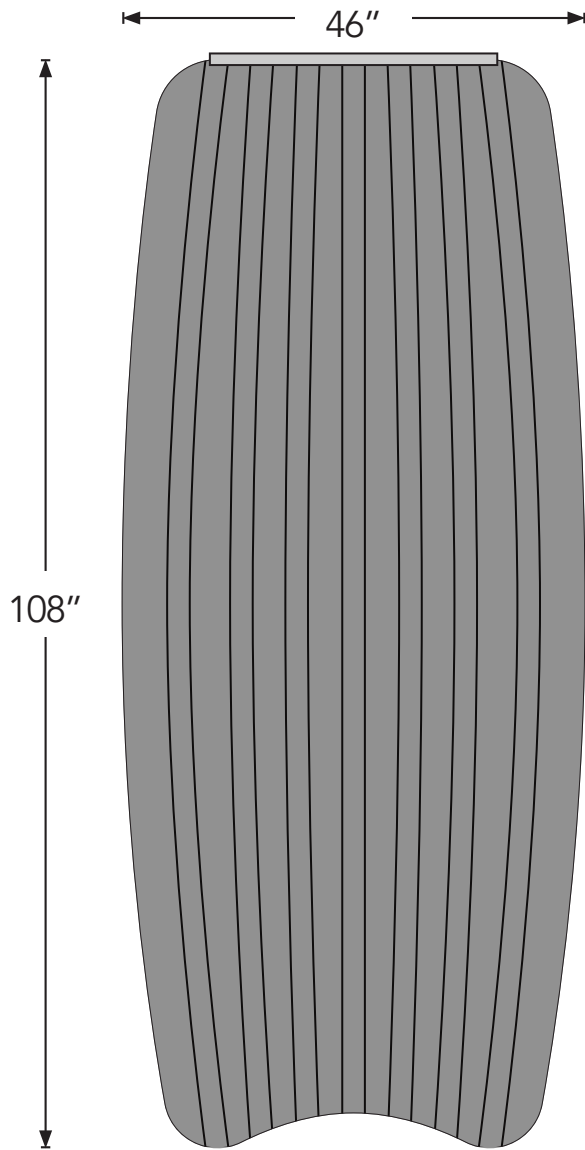

Product shown: Flow Screens in Cinnamon

Specs

Style	Standard (LxH)	Thickness	Weight/Unit	SF/Unit
12mm Screen	46" x 108"	0.47"	18 lbs	34.5
24mm Screen	46" x 108"	0.94"	21 lbs	34.5

All specs refer to singular products and not multiples unless specified. Due to the nature of the material, cutting and fabrication process, minor dimensional variances may occur. If ordering in 24mm thickness, certain designs will have to be modified to accommodate this thickness. Custom options available upon request. EchoScreen is sold individually and ships flat.

Product Dimensions

Note: Patterns have 30° V-cuts that are 5mm in depth.

Front

Back

Channel Track Dimension

1-Panel Channel Track

Available Colors

Color variation between dye lots is a natural characteristic of recycled PET felt due to the manufacturing process. Slight differences between samples and finished product may occur.