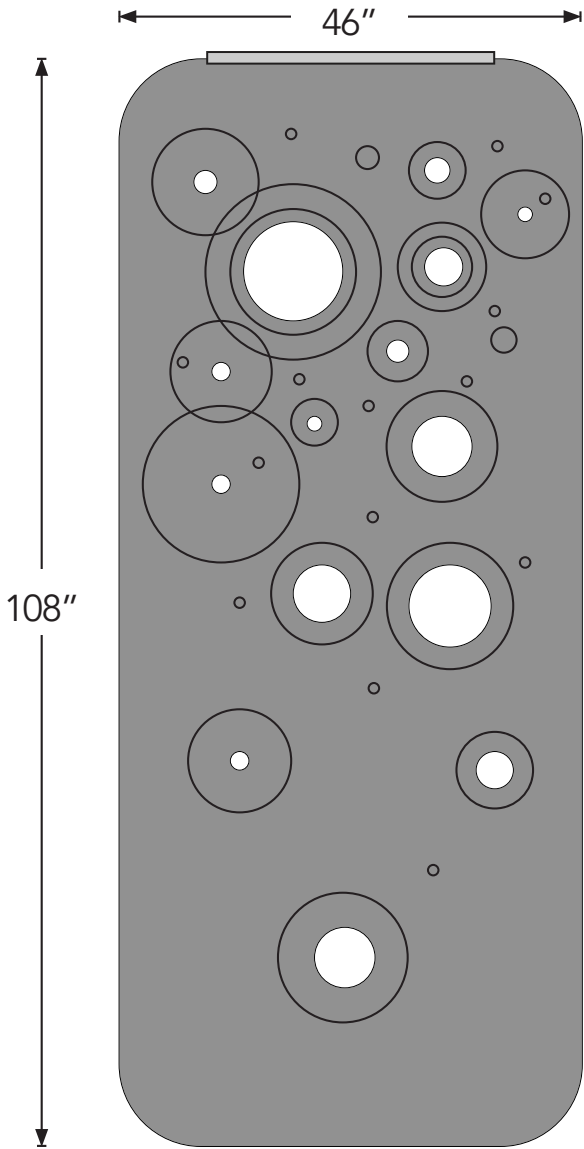

Product Dimensions

Fizz