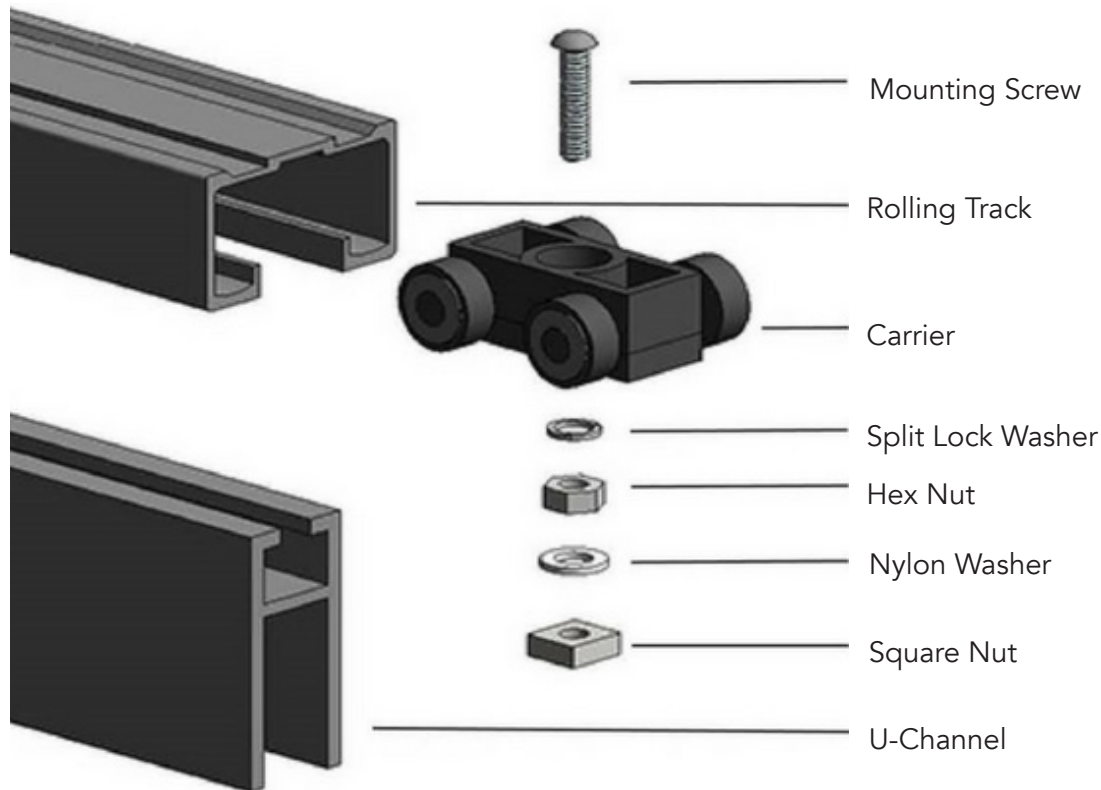

Color variation between dye lots is a natural characteristic of recycled PET felt due to the manufacturing process. Slight differences between samples and finished product may occur.

Installation

Walls

EchoScreen may be mounted on walls using adhesive, screws, or standoffs.

Ceiling

Each standard EchoScreen includes our proprietary aluminum channel track, plus two attachment hardware sets. Hanging options include 1/4"-20 set screw and eyebolt fasteners to enable hanging with cable, rod and other premium hanging hardware.

EchoScreen with Channel Track

Installation

Rolling Track

EchoScreen may be used as a moveable wall element by mounting panels using the EchoScreen Rolling Track. The Rolling Track can be installed in continuous runs, or side-by-side for bypass or overlapping screens.