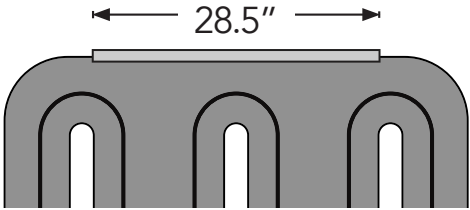

Channel Track Dimension