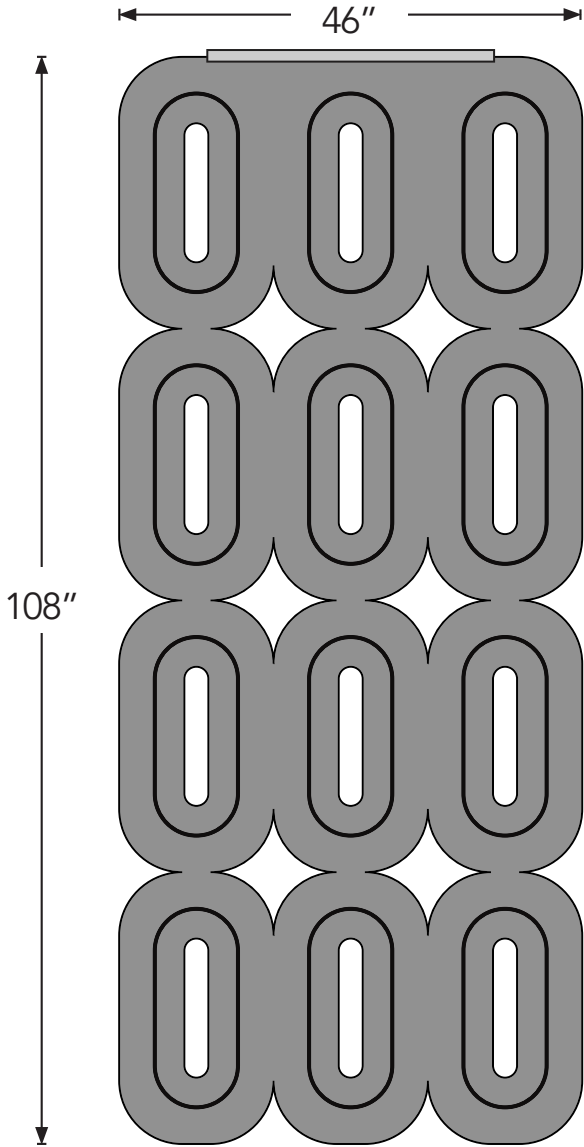

Product shown: Fifty3 Screens in Cinnamon with White Print

Specs

Style	Standard (LxH)	Thickness	Weight/Unit	SF/Unit
12mm Screen	46" x 108"	0.47"	18 lbs	34.5
24mm Screen	46" x 108"	0.94"	20 lbs	34.5

All specs refer to singular products and not multiples unless specified. Due to the nature of the material, cutting and fabrication process, minor dimensional variances may occur. If ordering in 24mm thickness, certain designs will have to be modified to accommodate this thickness. Custom options available upon request. EchoScreen is sold individually and ships flat.

Product Dimensions

Fifty3

Channel Track Dimension

Available Colors

Cayenne 029
12mm

Wine 009
12mm | 24mm

Rouge 007
12mm

Crimson 059
12mm