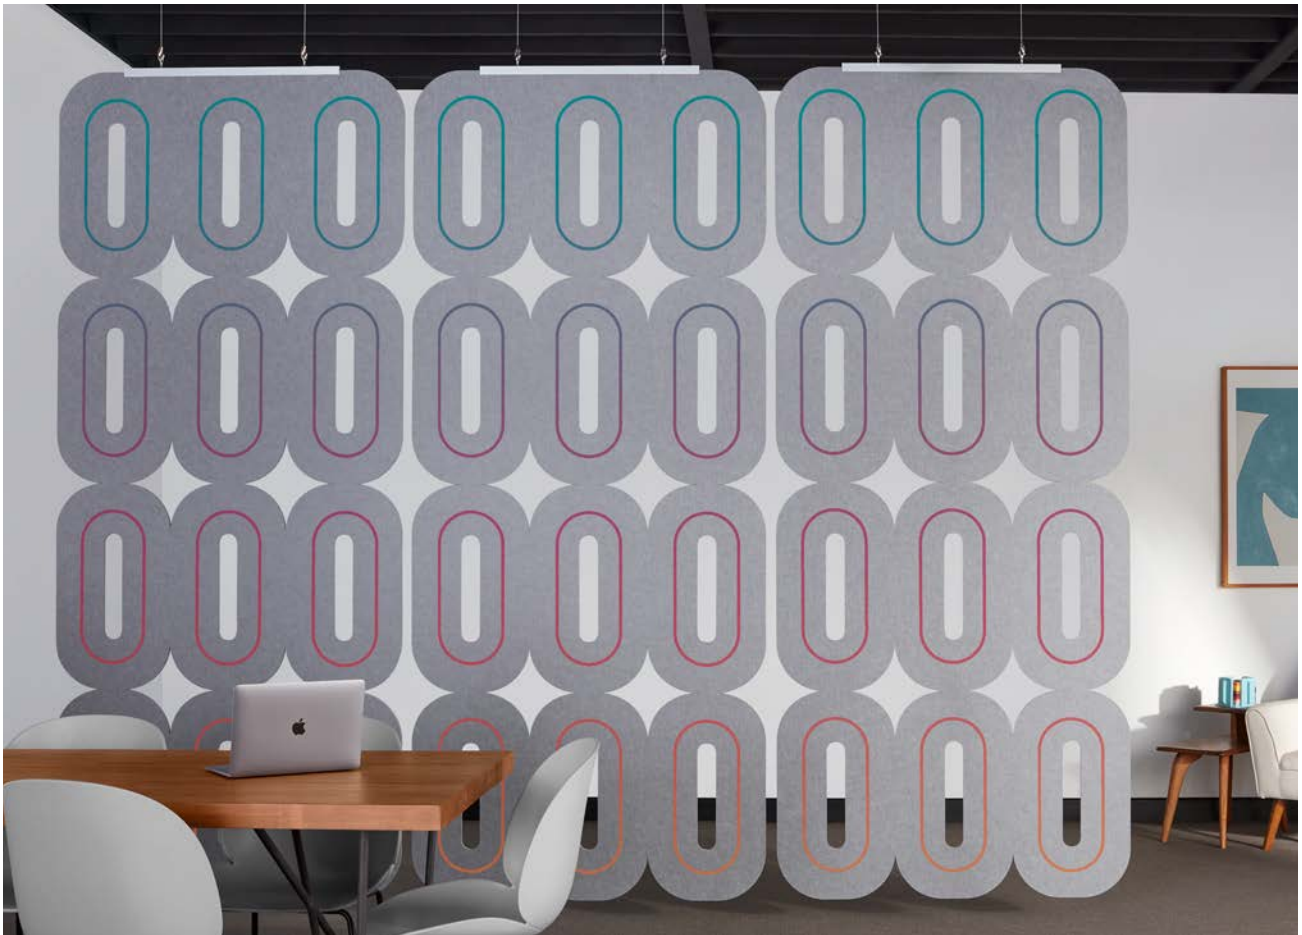

Custom Patterns

Have a design in mind for EchoScreen? Custom patterns are available, bring us your design! [Contact Kirei](#) for information on how to create custom EchoScreen patterns for your project.

Custom Printing with Kirei Ink

EchoScreen can be custom printed in house with Kirei Ink. We would love to work with you to print your own custom color, pattern, graphic or material. Reach out and our team will be ready to assist!

Please note: Kirei requires written permission from the copyright holder in order to reproduce any copyrighted work. Professional photographs cannot be reproduced without written permission from the photographer.

Product shown: Fifty3 Screens in Smoke with Kirei Ink (Custom Print)