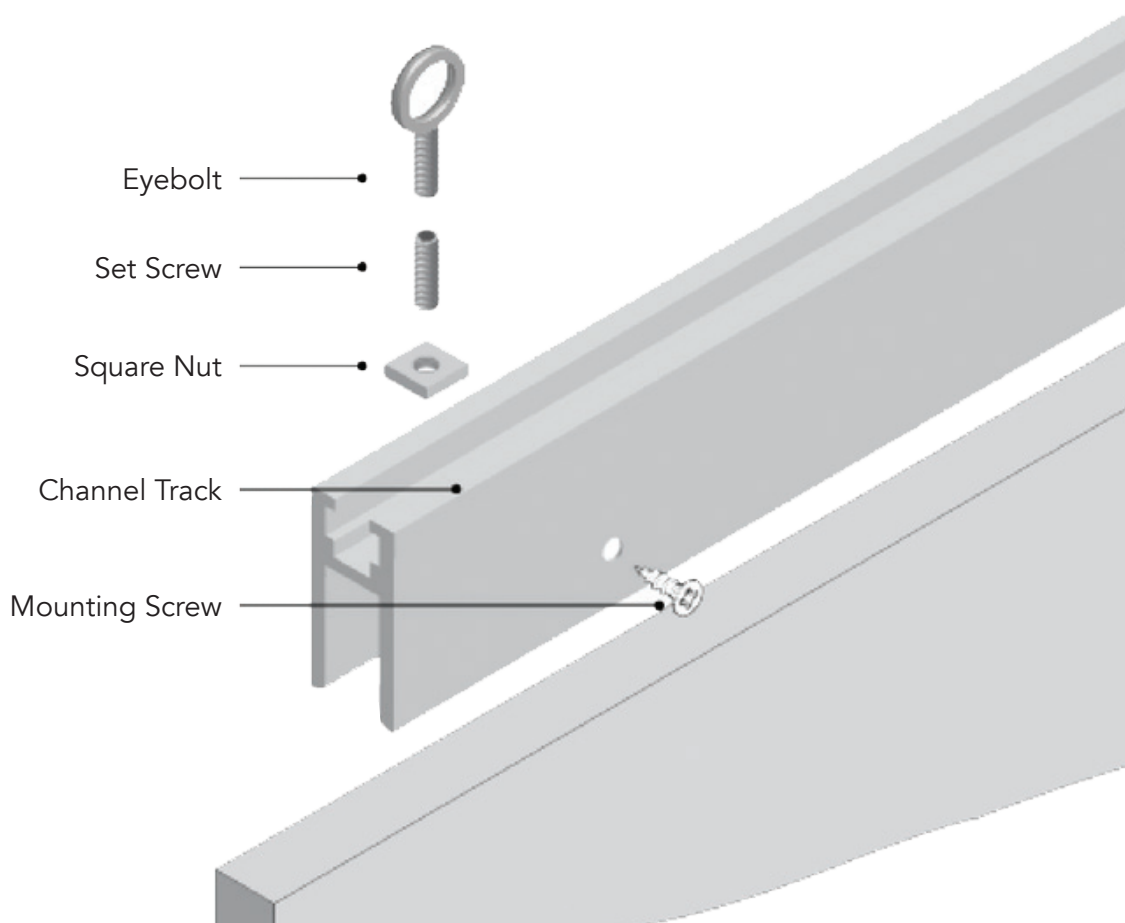

Color variation between dye lots is a natural characteristic of recycled PET felt due to the manufacturing process. Slight differences between samples and finished product may occur.

Installation

Walls

EchoScreen may be mounted on walls using adhesive, screws, or standoffs.

Ceiling

Each standard EchoScreen includes our proprietary aluminum channel track, plus two attachment hardware sets. Hanging options include 1/4"-20 set screw and eyebolt fasteners to enable hanging with cable, rod and other premium hanging hardware.

EchoScreen with Channel Track

Installation

Rolling Track

EchoScreen may be used as a moveable wall element by mounting panels using the EchoScreen Rolling Track. The Rolling Track can be installed in continuous runs, or side-by-side for bypass or overlapping screens.