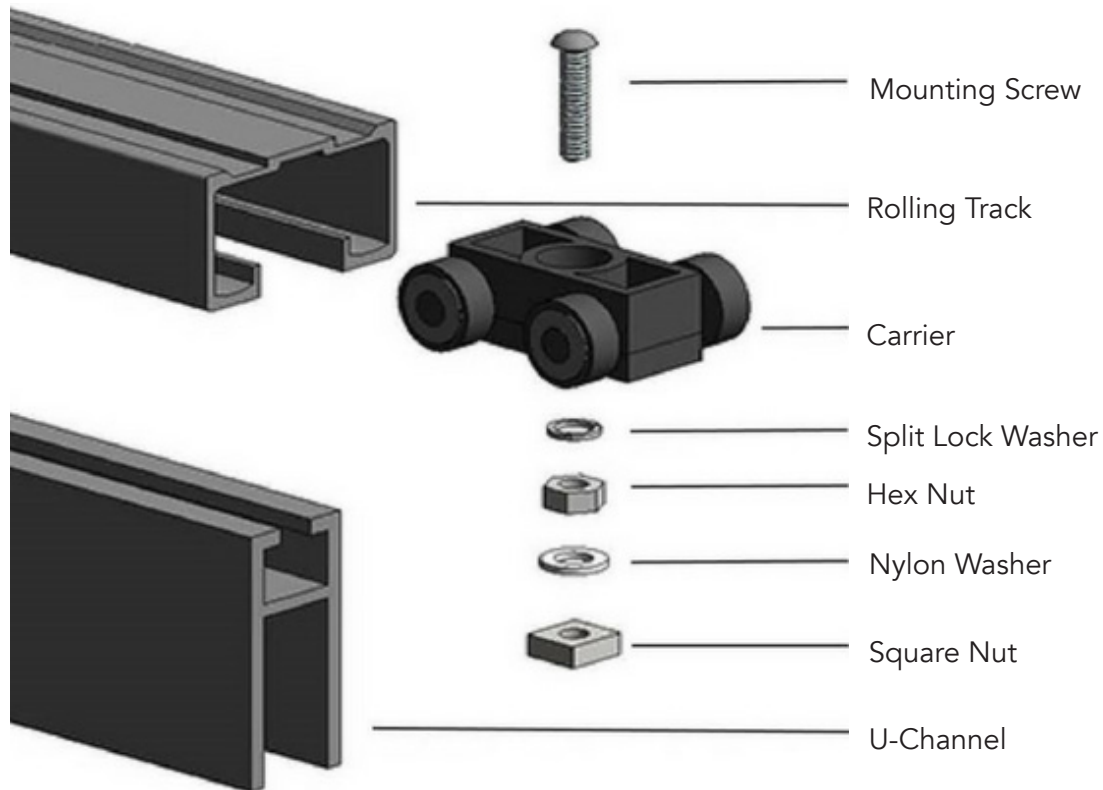

Installation

Rolling Track

EchoScreen may be used as a moveable wall element by mounting panels using the EchoScreen Rolling Track. The Rolling Track can be installed in continuous runs, or side-by-side for bypass or overlapping screens.

EchoScreen with Rolling Track

Install Guide

For instructions on how to install in a variety of ways and additional hardware capabilities, see the [EchoScreen Installation Guide](#).