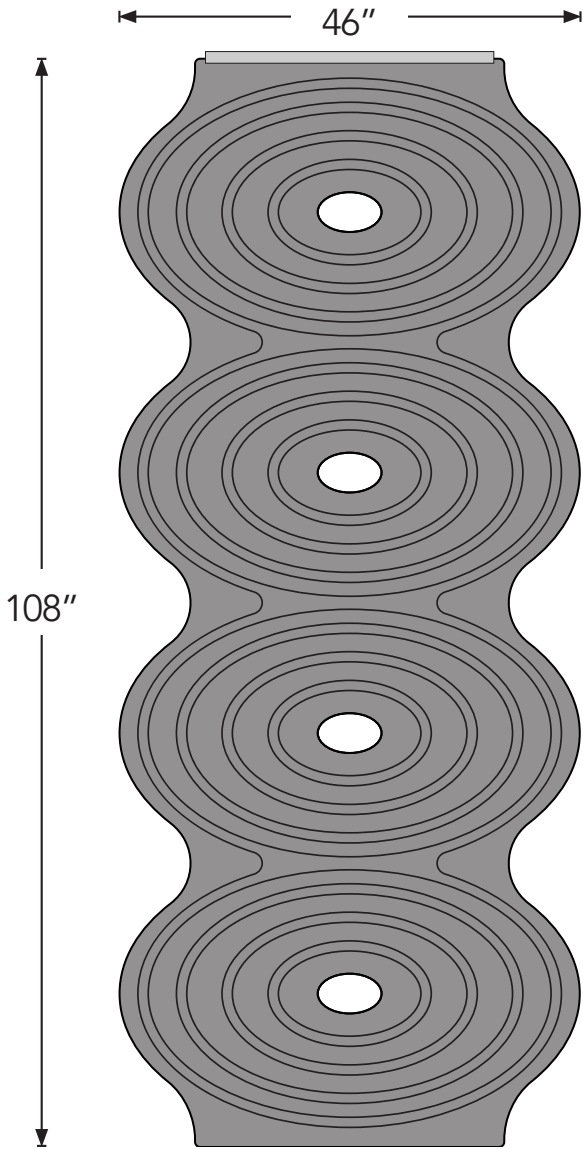

# Specs

Style	Standard (LxH)	Thickness	Weight/Unit	SF/Unit
12mm Screen	46" x 108"	0.47"	18 lbs	34.5
24mm Screen	46" x 108"	0.94"	20 lbs	34.5

All specs refer to singular products and not multiples unless specified. Due to the nature of the material, cutting and fabrication process, minor dimensional variances may occur. If ordering in 24mm thickness, certain designs will have to be modified to accommodate this thickness. Custom options available upon request. EchoScreen is sold individually and ships flat.

# Product Dimensions

Ellipse

# Channel Track Dimension