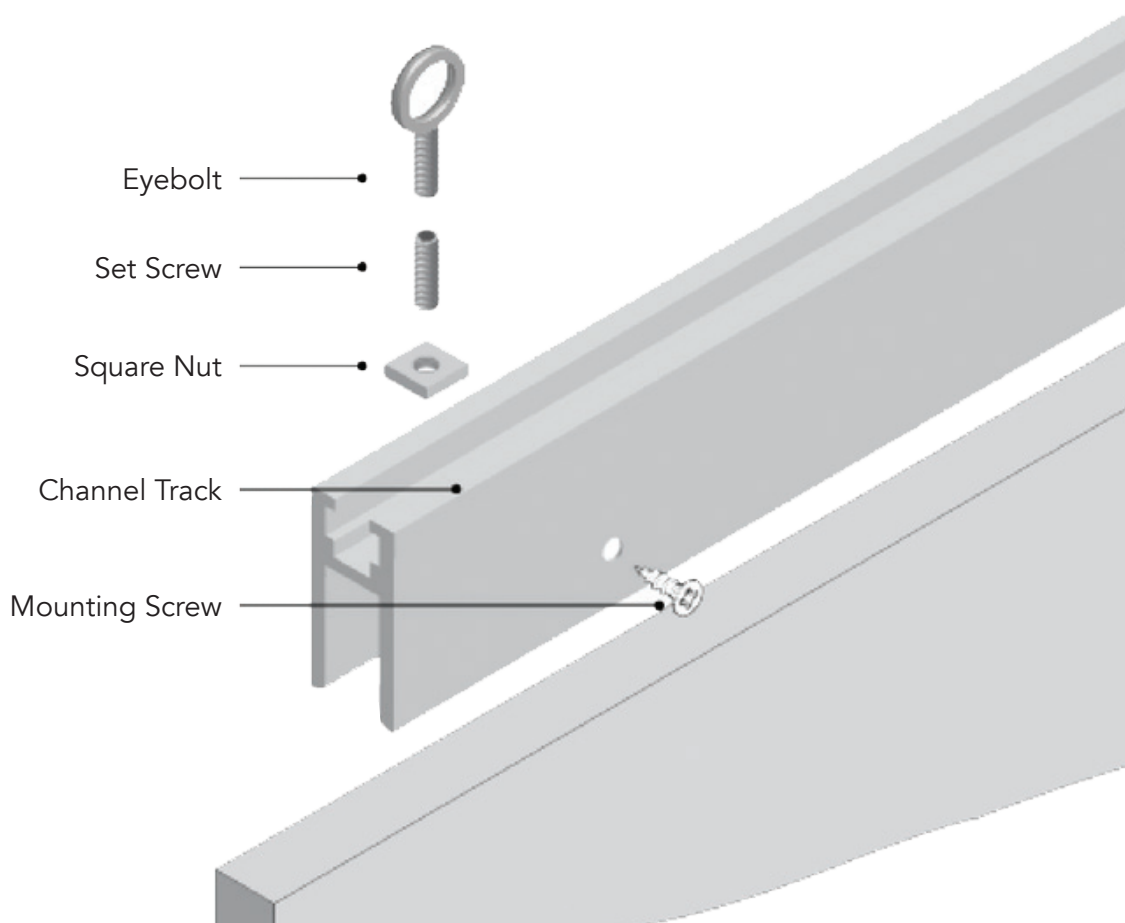

## Walls

EchoScreen may be mounted on walls using adhesive, screws, or standoffs.

## Ceiling

Each standard EchoScreen includes our proprietary aluminum channel track, plus two attachment hardware sets. Hanging options include 1/4"-20 set screw and eyebolt fasteners to enable hanging with cable, rod and other premium hanging hardware.