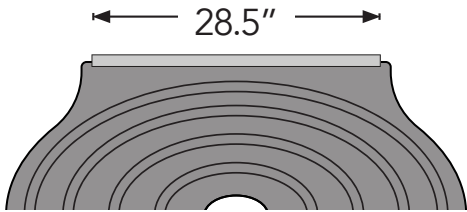

\*Actual lead times are determined when the project goes into production and can change based on production schedule and all quantities, color and thicknesses being in stock at time of order. See [Kirei's Product Lead Time Disclosure](#) for more information.

# Product Dimensions

Ellipse

# Channel Track Dimension