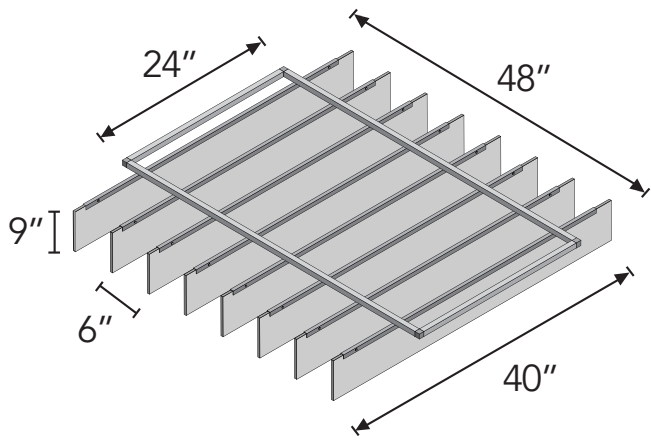

Product Dimensions

Configuration A