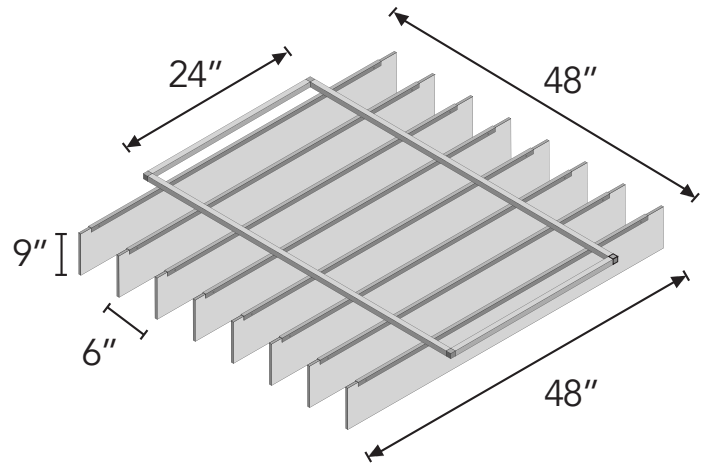

Configuration B