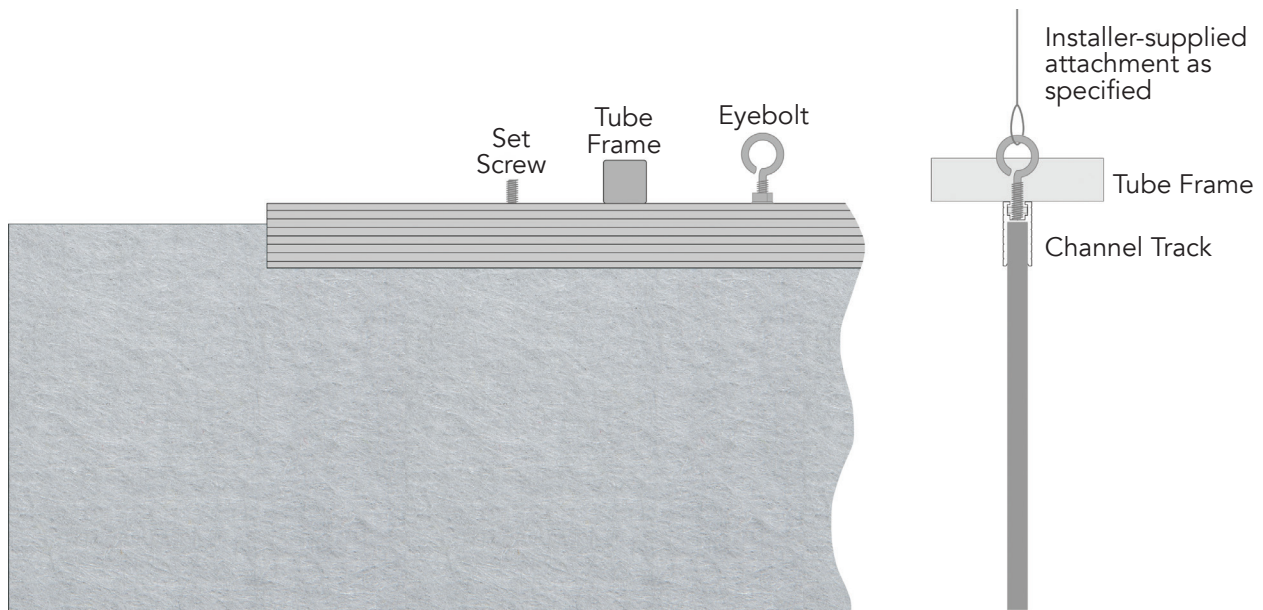

Installation

Each EchoSky set comes as a kit of parts including: Simple Baffles, pre-drilled lightweight aluminum rack tubing, corner connectors, aluminum channel tracks with set screws and eyebolts for hanging. For more information, see the [EchoSky Installation Guide](#).

Please note: Kirei does not provide aircraft cable or ceiling hardware.

EchoSky Close-up View

Custom Printing with Kirei Ink

EchoSky can be custom printed in house with Kirei Ink. We would love to work with you to print your own custom color, pattern, graphic or material. Reach out and our team will be ready to assist!

Please note: Kirei requires written permission from the copyright holder in order to reproduce any copyrighted work. Professional photographs cannot be reproduced without written permission from the photographer.