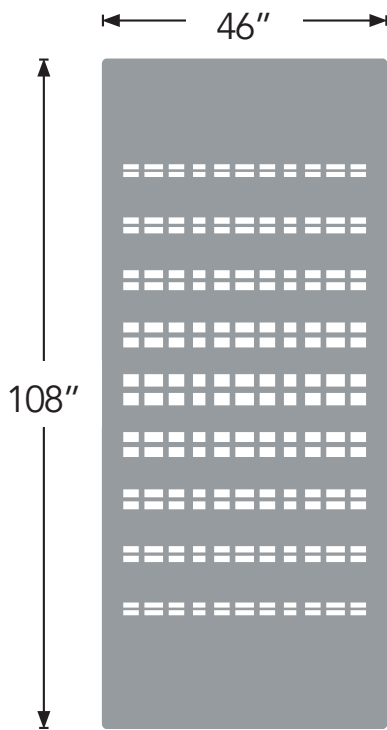

Product shown: Cross Section Screens in 94 inch Custom Length, with Smoke

Specs

Style	Standard (LxH)	Thickness	Weight/Unit	SF/Unit
12mm Screen	46" x 108"	0.47"	18 lbs	34.5
24mm Screen	46" x 108"	0.94"	22 lbs	34.5

Product Dimensions

Capsules

Cross Section

Dot Dash

Dot Dash Hi Lo

Byte

Levels

Product Dimensions

Product Dimensions

3 Little Birds Triptych

School Is In Triptych

Available Colors

						
Cayenne 029 12mm	Wine 009 12mm 24mm	Rouge 007 12mm	Crimson 059 12mm	Mandarin 013 12mm	Cinnamon 006 12mm 24mm	Nutmeg 047 12mm
						
Latte 055 12mm	Vanilla 028 12mm 24mm	Dusk 032 12mm	Blush 030 12mm 24mm	Ochre 004 12mm 24mm	Sunshine 003 12mm	Butter 002 12mm
						
Cappuccino 062 12mm	Sepia 063 12mm	Cream 048 12mm 24mm	White 033 12mm 24mm	Mushroom 026 12mm 24mm	Frost 001 12mm 24mm	Grey 023 12mm 24mm
						
Millennium 061 12mm	Smoke 024 12mm	Sage 042 12mm 24mm	Pebble 022 12mm 24mm	Slate 025 12mm 24mm	Black 035 12mm 24mm	Onyx 036 12mm 24mm
						
Mint 038 12mm	Duck Egg 037 12mm	Pacific 045 12mm 24mm	Lime Splice 020 12mm	Pistachio 041 12mm	Olive 021 12mm 24mm	Jade 016 12mm
						
Vineyard 017 12mm	Seaweed 056 12mm	Orchid 011 12mm 24mm	Amethyst 060 12mm	Navy 019 12mm 24mm	Coronet 046 12mm	Lapis 058 12mm
						
Ivy 015 12mm 24mm	Lavender 012 12mm					