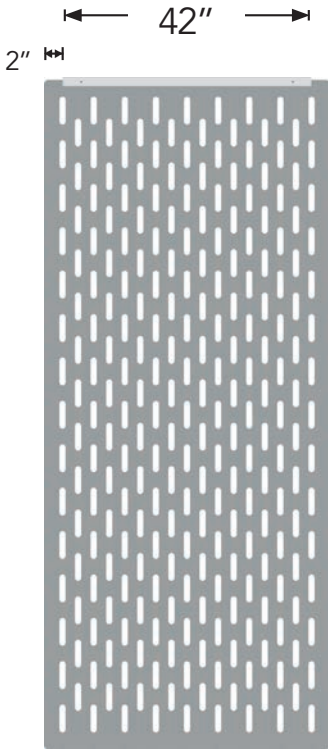

Color variation between dye lots is a natural characteristic of recycled PET felt due to the manufacturing process. Slight differences between samples and finished product may occur.

Installation

Walls

EchoScreen may be mounted on walls using adhesive, screws, or standoffs.

Ceiling

Each standard EchoScreen includes our proprietary aluminum channel track, plus two attachment hardware sets. Hanging options include 1/4"-20 set screw and eyebolt fasteners to enable hanging with cable, rod and other premium hanging hardware.

EchoScreen with Channel Track

Channel Track Dimensions

1-Panel Channel Track

2-Panel Channel Track

3-Panel Channel Track

Installation

Rolling Track

EchoScreen may be used as a moveable wall element by mounting panels using the EchoScreen Rolling Track. The Rolling Track can be installed in continuous runs, or side-by-side for bypass or overlapping screens.