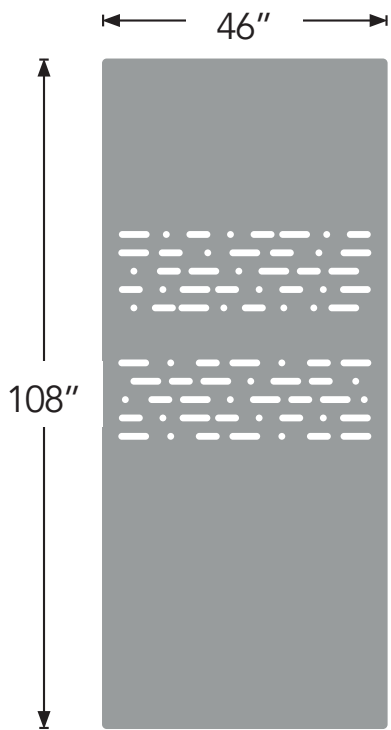

Product shown: Cross Section Screens in 94 inch Custom Length, with Smoke

Specs

Style	Standard (LxH)	Thickness	Weight/Unit	SF/Unit
12mm Screen	46" x 108"	0.47"	18 lbs	34.5
24mm Screen	46" x 108"	0.94"	22 lbs	34.5

Product Dimensions

Capsules

Cross Section

Dot Dash

Dot Dash Hi Lo

Byte

Levels

Product Dimensions

Product Dimensions

3 Little Birds Triptych

School Is In Triptych

Available Colors

						
Cayenne 029 12mm	Wine 009 12mm 24mm	Rouge 007 12mm	Crimson 059 12mm	Mandarin 013 12mm	Cinnamon 006 12mm 24mm	Nutmeg 047 12mm
						
Latte 055 12mm	Vanilla 028 12mm 24mm	Dusk 032 12mm	Blush 030 12mm 24mm	Ochre 004 12mm 24mm	Sunshine 003 12mm	Butter 002 12mm
						
Cappuccino 062 12mm	Sepia 063 12mm	Cream 048 12mm 24mm	White 033 12mm 24mm	Mushroom 026 12mm 24mm	Frost 001 12mm 24mm	Grey 023 12mm 24mm
						
Millennium 061 12mm	Smoke 024 12mm	Sage 042 12mm 24mm	Pebble 022 12mm 24mm	Slate 025 12mm 24mm	Black 035 12mm 24mm	Onyx 036 12mm 24mm
						
Mint 038 12mm	Duck Egg 037 12mm	Pacific 045 12mm 24mm	Lime Splice 020 12mm	Pistachio 041 12mm	Olive 021 12mm 24mm	Jade 016 12mm
						
Vineyard 017 12mm	Seaweed 056 12mm	Orchid 011 12mm 24mm	Amethyst 060 12mm	Navy 019 12mm 24mm	Coronet 046 12mm	Lapis 058 12mm
						
Ivy 015 12mm 24mm	Lavender 012 12mm					