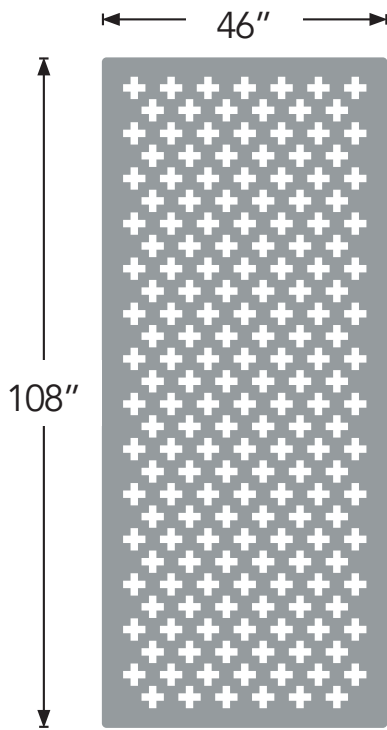

Product shown: Cross Section Screens in 94 inch Custom Length, with Smoke

Specs

Style	Standard (LxH)	Thickness	Weight/Unit	SF/Unit
12mm Screen	46" x 108"	0.47"	18 lbs	34.5
24mm Screen	46" x 108"	0.94"	22 lbs	34.5

All specs refer to singular products and not multiples unless specified. Due to the nature of the material, cutting and fabrication process, minor dimensional variances may occur. If ordering in 24mm thickness, certain designs will have to be modified to accommodate this thickness. Custom options available upon request. EchoScreen is sold individually and ships flat.

Product Dimensions

Capsules

Cross Section

Dot Dash

Dot Dash Hi Lo

Byte

Levels

Product Dimensions