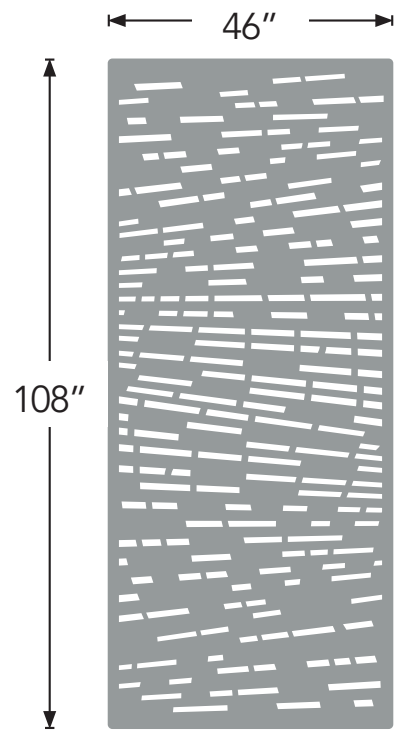

Product shown: Cross Section Screens in 94 inch Custom Length, with Smoke

Specs

Style	Standard (LxH)	Thickness	Weight/Unit	SF/Unit
12mm Screen	46" x 108"	0.47"	18 lbs	34.5
24mm Screen	46" x 108"	0.94"	22 lbs	34.5

All specs refer to singular products and not multiples unless specified. Due to the nature of the material, cutting and fabrication process, minor dimensional variances may occur. If ordering in 24mm thickness, certain designs will have to be modified to accommodate this thickness. Custom options available upon request. EchoScreen is sold individually and ships flat.

Product Dimensions

Capsules

Cross Section

Dot Dash

Dot Dash Hi Lo

Byte

Levels

Product Dimensions

Product Dimensions

3 Little Birds Triptych

School Is In Triptych

Available Colors

						
Cayenne 029 12mm	Wine 009 12mm 24mm	Rouge 007 12mm	Crimson 059 12mm	Mandarin 013 12mm	Cinnamon 006 12mm 24mm	Nutmeg 047 12mm
						
Latte 055 12mm	Vanilla 028 12mm 24mm	Dusk 032 12mm	Blush 030 12mm 24mm	Ochre 004 12mm 24mm	Sunshine 003 12mm	Butter 002 12mm
						
Cappuccino 062 12mm	Sepia 063 12mm	Cream 048 12mm 24mm	White 033 12mm 24mm	Mushroom 026 12mm 24mm	Frost 001 12mm 24mm	Grey 023 12mm 24mm
						
Millennium 061 12mm	Smoke 024 12mm	Sage 042 12mm 24mm	Pebble 022 12mm 24mm	Slate 025 12mm 24mm	Black 035 12mm 24mm	Onyx 036 12mm 24mm
						
Mint 038 12mm	Duck Egg 037 12mm	Pacific 045 12mm 24mm	Lime Splice 020 12mm	Pistachio 041 12mm	Olive 021 12mm 24mm	Jade 016 12mm
						
Vineyard 017 12mm	Seaweed 056 12mm	Orchid 011 12mm 24mm	Amethyst 060 12mm	Navy 019 12mm 24mm	Coronet 046 12mm	Lapis 058 12mm
						
Ivy 015 12mm 24mm	Lavender 012 12mm					