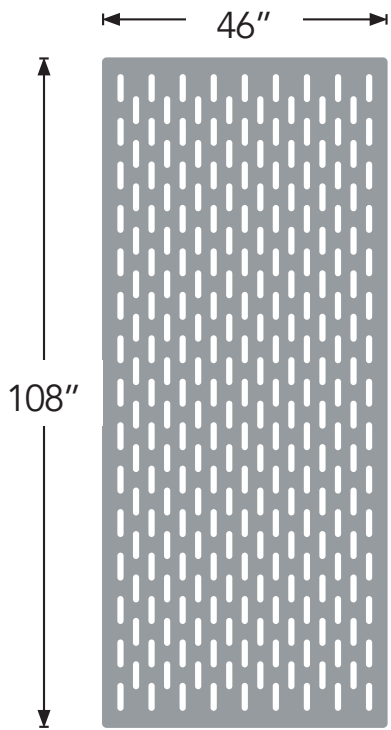

Product Dimensions

Capsules