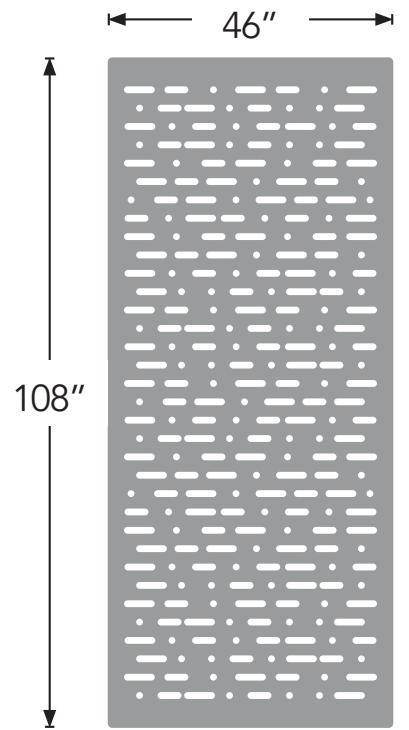

Product shown: Cross Section Screens in 94 inch Custom Length, with Smoke

Specs

Style	Standard (LxH)	Thickness	Weight/Unit	SF/Unit
12mm Screen	46" x 108"	0.47"	18 lbs	34.5
24mm Screen	46" x 108"	0.94"	22 lbs	34.5

All specs refer to singular products and not multiples unless specified. Due to the nature of the material, cutting and fabrication process, minor dimensional variances may occur. If ordering in 24mm thickness, certain designs will have to be modified to accommodate this thickness. Custom options available upon request. EchoScreen is sold individually and ships flat.

Product Dimensions

Capsules

Cross Section

Dot Dash

Dot Dash Hi Lo

Byte

Levels

Product Dimensions

Product Dimensions

3 Little Birds Triptych

School Is In Triptych

Available Colors

						
Cayenne 029 12mm	Wine 009 12mm 24mm	Rouge 007 12mm	Crimson 059 12mm	Mandarin 013 12mm	Cinnamon 006 12mm 24mm	Nutmeg 047 12mm
						
Latte 055 12mm	Vanilla 028 12mm 24mm	Dusk 032 12mm	Blush 030 12mm 24mm	Ochre 004 12mm 24mm	Sunshine 003 12mm	Butter 002 12mm
						
Cappuccino 062 12mm	Sepia 063 12mm	Cream 048 12mm 24mm	White 033 12mm 24mm	Mushroom 026 12mm 24mm	Frost 001 12mm 24mm	Grey 023 12mm 24mm
						
Millennium 061 12mm	Smoke 024 12mm	Sage 042 12mm 24mm	Pebble 022 12mm 24mm	Slate 025 12mm 24mm	Black 035 12mm 24mm	Onyx 036 12mm 24mm
						
Mint 038 12mm	Duck Egg 037 12mm	Pacific 045 12mm 24mm	Lime Splice 020 12mm	Pistachio 041 12mm	Olive 021 12mm 24mm	Jade 016 12mm
						
Vineyard 017 12mm	Seaweed 056 12mm	Orchid 011 12mm 24mm	Amethyst 060 12mm	Navy 019 12mm 24mm	Coronet 046 12mm	Lapis 058 12mm
						
Ivy 015 12mm 24mm	Lavender 012 12mm					