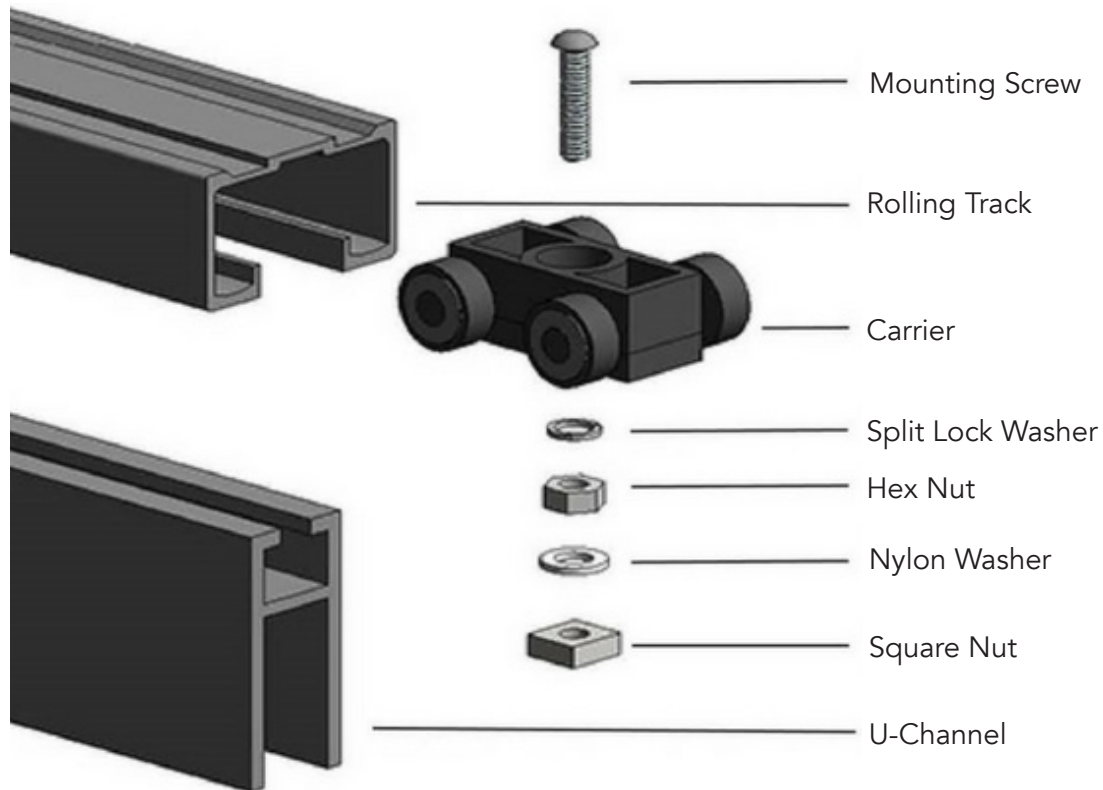

Ceiling

Each standard EchoScreen includes our proprietary aluminum channel track, plus two attachment hardware sets. Hanging options include 1/4"-20 set screw and eyebolt fasteners to enable hanging with cable, rod and other premium hanging hardware.

EchoScreen with Channel Track

Channel Track Dimensions

1-Panel Channel Track

2-Panel Channel Track

3-Panel Channel Track

Installation

Rolling Track

EchoScreen may be used as a moveable wall element by mounting panels using the EchoScreen Rolling Track. The Rolling Track can be installed in continuous runs, or side-by-side for bypass or overlapping screens.