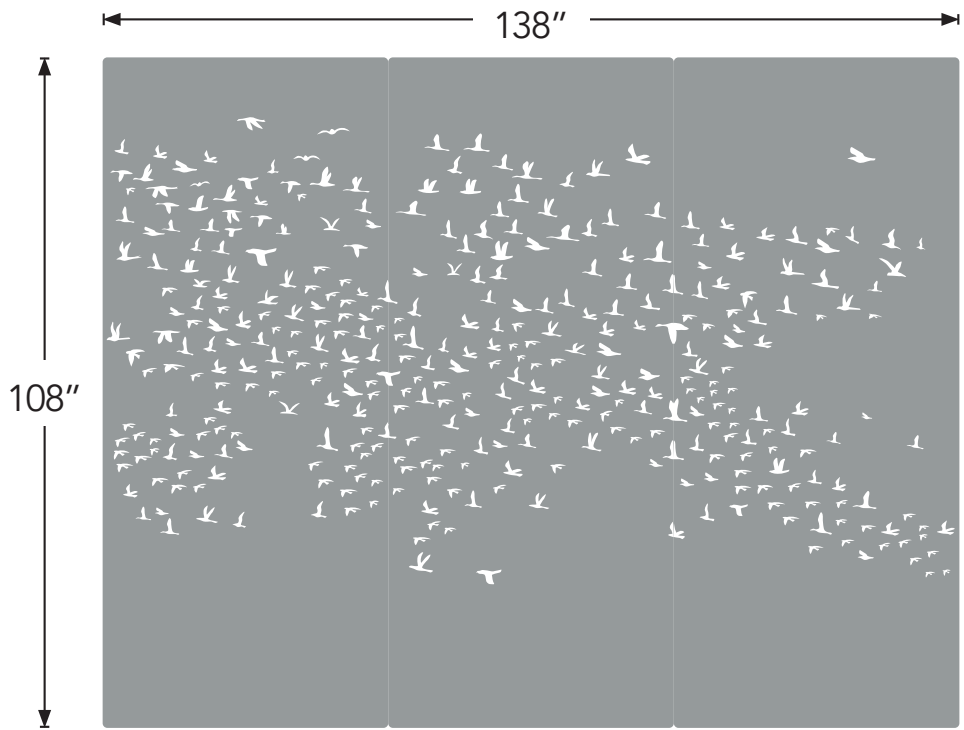

Product Dimensions

Capsules

Cross Section

Dot Dash

Dot Dash Hi Lo

Byte

Levels

Product Dimensions

Product Dimensions

3 Little Birds Triptych

School Is In Triptych

Available Colors

						
Cayenne 029 12mm	Wine 009 12mm 24mm	Rouge 007 12mm	Crimson 059 12mm	Mandarin 013 12mm	Cinnamon 006 12mm 24mm	Nutmeg 047 12mm
						
Latte 055 12mm	Vanilla 028 12mm 24mm	Dusk 032 12mm	Blush 030 12mm 24mm	Ochre 004 12mm 24mm	Sunshine 003 12mm	Butter 002 12mm
						
Cappuccino 062 12mm	Sepia 063 12mm	Cream 048 12mm 24mm	White 033 12mm 24mm	Mushroom 026 12mm 24mm	Frost 001 12mm 24mm	Grey 023 12mm 24mm
						
Millennium 061 12mm	Smoke 024 12mm	Sage 042 12mm 24mm	Pebble 022 12mm 24mm	Slate 025 12mm 24mm	Black 035 12mm 24mm	Onyx 036 12mm 24mm
						
Mint 038 12mm	Duck Egg 037 12mm	Pacific 045 12mm 24mm	Lime Splice 020 12mm	Pistachio 041 12mm	Olive 021 12mm 24mm	Jade 016 12mm
						
Vineyard 017 12mm	Seaweed 056 12mm	Orchid 011 12mm 24mm	Amethyst 060 12mm	Navy 019 12mm 24mm	Coronet 046 12mm	Lapis 058 12mm
						
Ivy 015 12mm 24mm	Lavender 012 12mm					