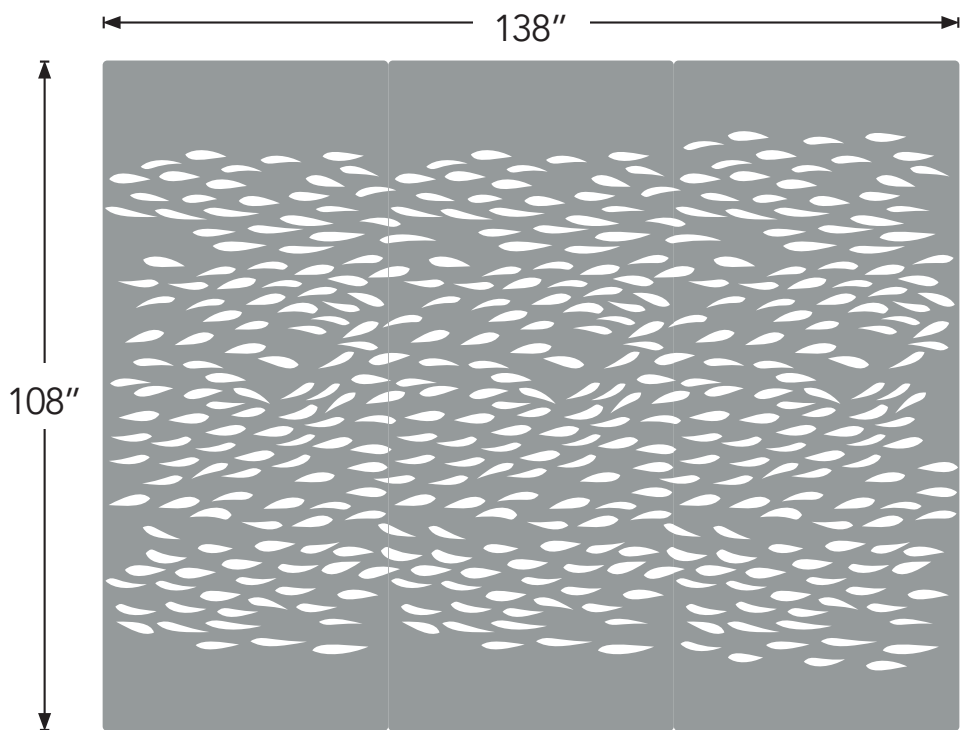

Product Dimensions

Capsules

Cross Section

Dot Dash

Dot Dash Hi Lo

Byte

Levels

Product Dimensions

Product Dimensions

3 Little Birds Triptych

School Is In Triptych

Available Colors

						
Cayenne 029 12mm	Wine 009 12mm 24mm	Rouge 007 12mm	Crimson 059 12mm	Mandarin 013 12mm	Cinnamon 006 12mm 24mm	Nutmeg 047 12mm
						
Latte 055 12mm	Vanilla 028 12mm 24mm	Dusk 032 12mm	Blush 030 12mm 24mm	Ochre 004 12mm 24mm	Sunshine 003 12mm	Butter 002 12mm
						
Cappuccino 062 12mm	Sepia 063 12mm	Cream 048 12mm 24mm	White 033 12mm 24mm	Mushroom 026 12mm 24mm	Frost 001 12mm 24mm	Grey 023 12mm 24mm
						
Millennium 061 12mm	Smoke 024 12mm	Sage 042 12mm 24mm	Pebble 022 12mm 24mm	Slate 025 12mm 24mm	Black 035 12mm 24mm	Onyx 036 12mm 24mm
						
Mint 038 12mm	Duck Egg 037 12mm	Pacific 045 12mm 24mm	Lime Splice 020 12mm	Pistachio 041 12mm	Olive 021 12mm 24mm	Jade 016 12mm
						
Vineyard 017 12mm	Seaweed 056 12mm	Orchid 011 12mm 24mm	Amethyst 060 12mm	Navy 019 12mm 24mm	Coronet 046 12mm	Lapis 058 12mm
						
Ivy 015 12mm 24mm	Lavender 012 12mm					