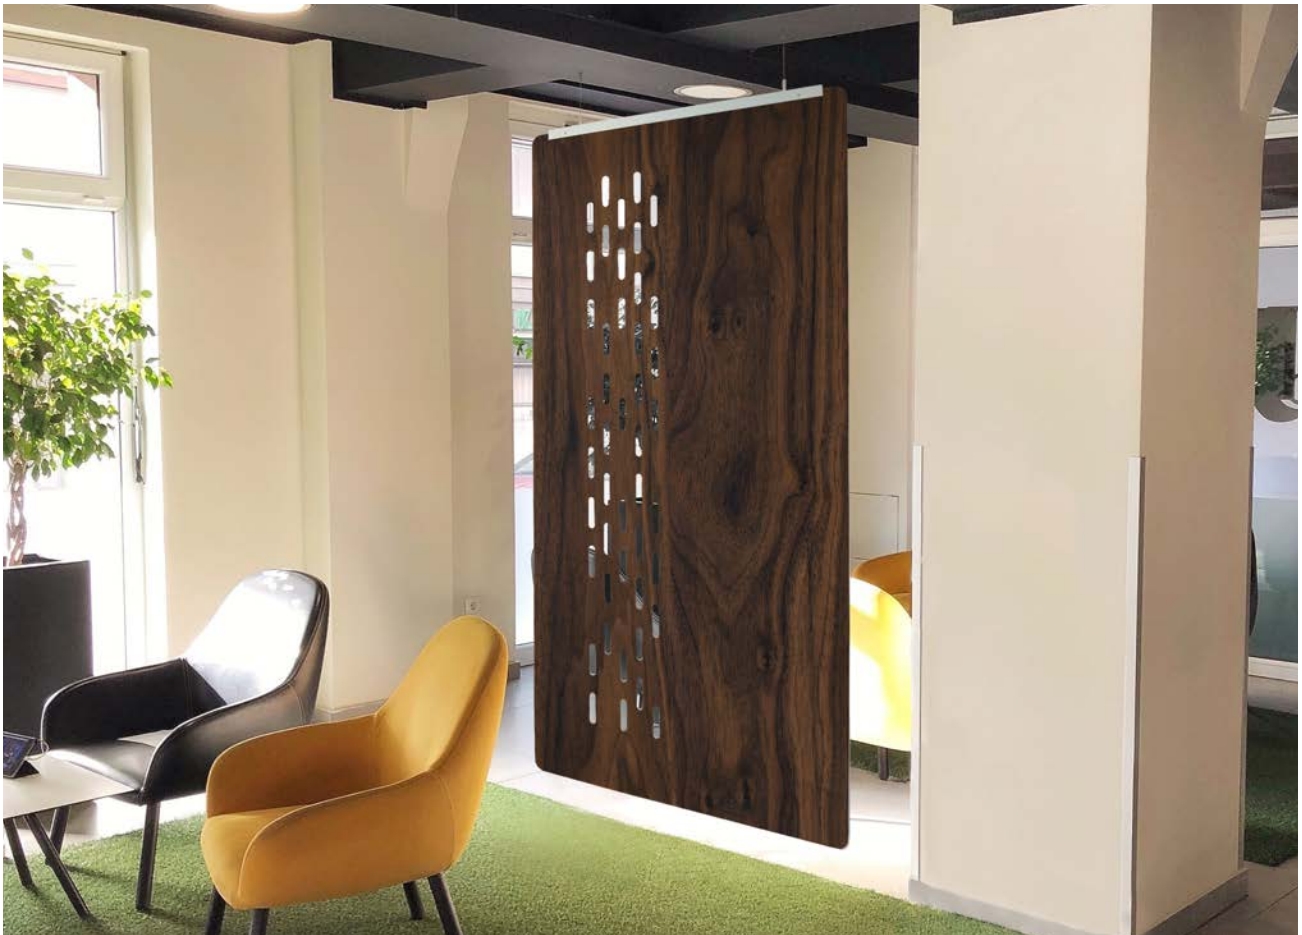

Custom Patterns

Have a design in mind for EchoScreen? Custom patterns are available, bring us your design! [Contact Kirei](#) for information on how to create custom EchoScreen patterns for your project.

Custom Printing with Kirei Ink

EchoScreen can be custom printed in house with Kirei Ink. We would love to work with you to print your own custom color, pattern, graphic or material. Reach out and our team will be ready to assist!

Please note: Kirei requires written permission from the copyright holder in order to reproduce any copyrighted work. Professional photographs cannot be reproduced without written permission from the photographer.

Product shown: Less is More Screens in 94 inch Custom Length with Kirei Ink (Walnut)