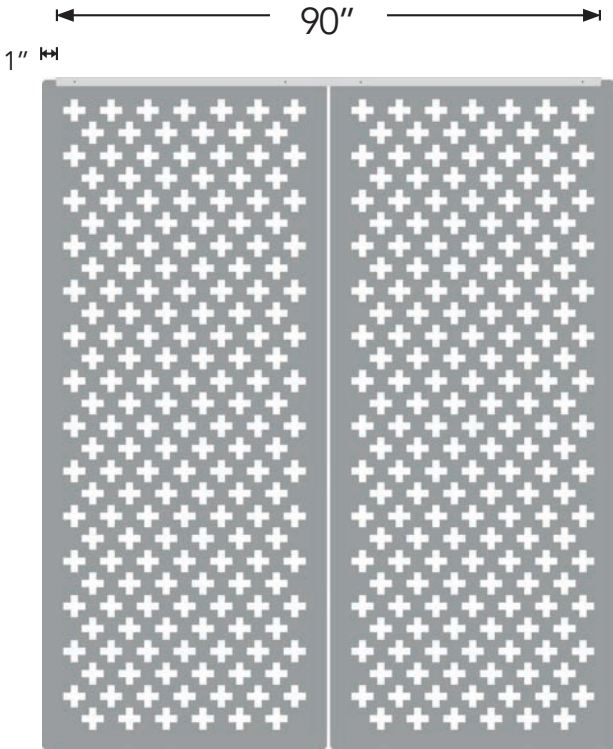

2-Panel Channel Track