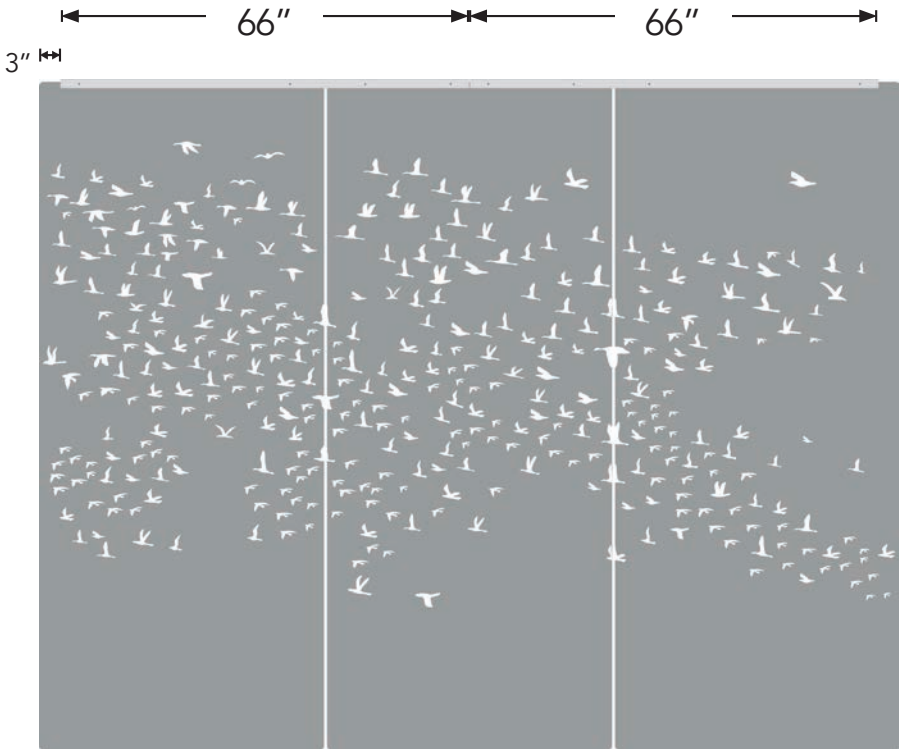

EchoScreen with Channel Track

Channel Track Dimensions

1-Panel Channel Track

2-Panel Channel Track

3-Panel Channel Track

Installation

Rolling Track

EchoScreen may be used as a moveable wall element by mounting panels using the EchoScreen Rolling Track. The Rolling Track can be installed in continuous runs, or side-by-side for bypass or overlapping screens.