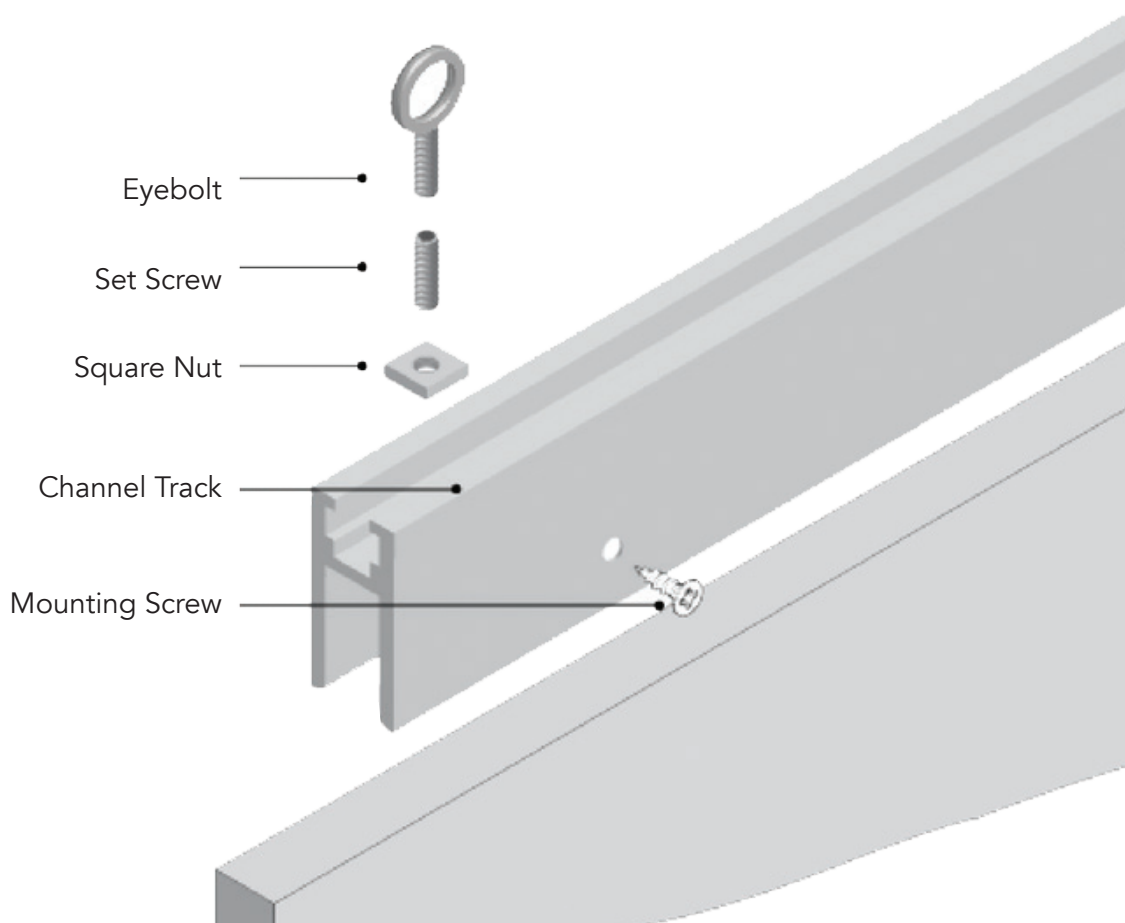

Color variation between dye lots is a natural characteristic of recycled PET felt due to the manufacturing process. Slight differences between samples and finished product may occur.

Installation

Walls

EchoScreen may be mounted on walls using adhesive, screws, or standoffs.

Ceiling

Each standard EchoScreen includes our proprietary aluminum channel track, plus two attachment hardware sets. Hanging options include 1/4"-20 set screw and eyebolt fasteners to enable hanging with cable, rod and other premium hanging hardware.

EchoScreen with Channel Track

Channel Track Dimensions

1-Panel Channel Track

2-Panel Channel Track

3-Panel Channel Track

Installation

Rolling Track

EchoScreen may be used as a moveable wall element by mounting panels using the EchoScreen Rolling Track. The Rolling Track can be installed in continuous runs, or side-by-side for bypass or overlapping screens.