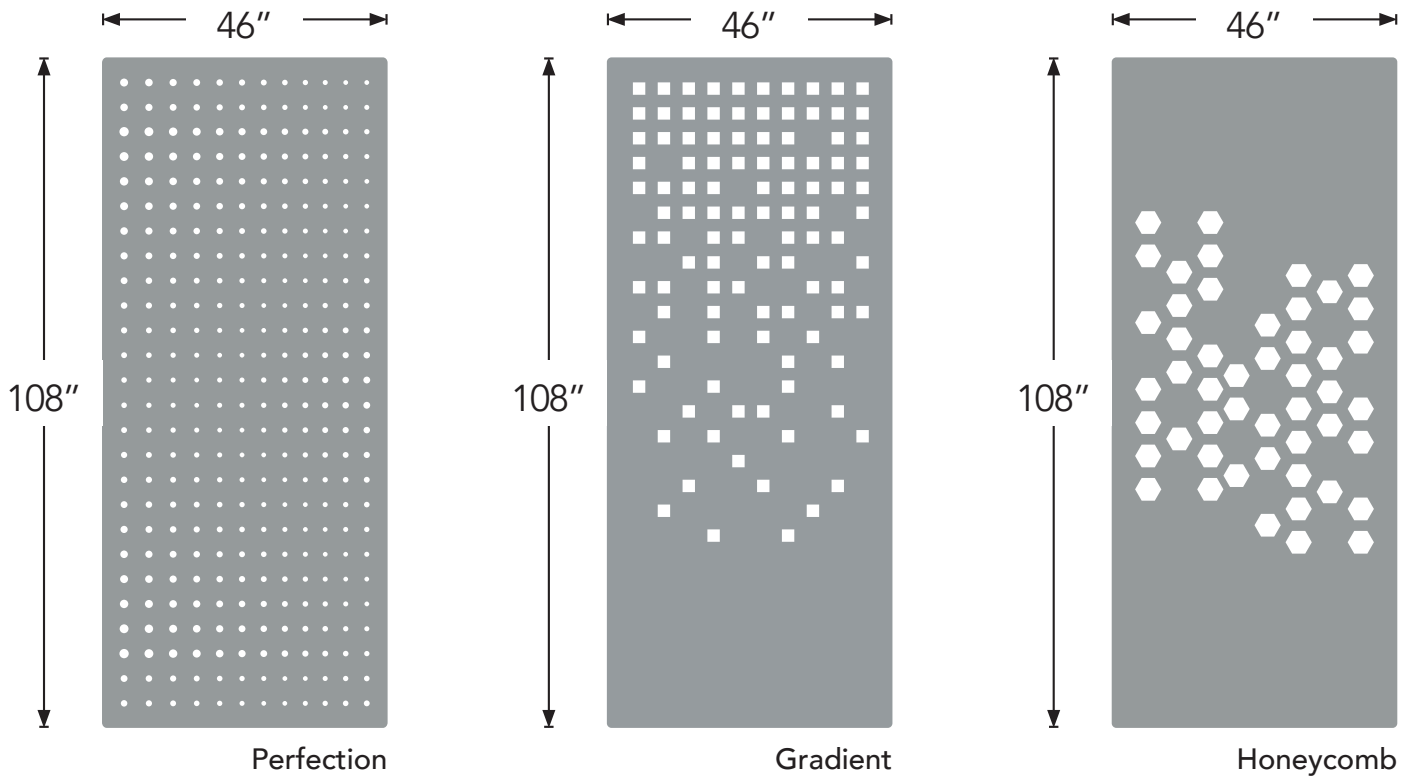

Product Dimensions

Capsules

Cross Section

Dot Dash

Dot Dash Hi Lo

Byte

Levels

Product Dimensions

Product Dimensions

3 Little Birds Triptych

School Is In Triptych

Available Colors

						
Cayenne 029 12mm	Wine 009 12mm 24mm	Rouge 007 12mm	Crimson 059 12mm	Mandarin 013 12mm	Cinnamon 006 12mm 24mm	Nutmeg 047 12mm
						
Latte 055 12mm	Vanilla 028 12mm 24mm	Dusk 032 12mm	Blush 030 12mm 24mm	Ochre 004 12mm 24mm	Sunshine 003 12mm	Butter 002 12mm
						
Cappuccino 062 12mm	Sepia 063 12mm	Cream 048 12mm 24mm	White 033 12mm 24mm	Mushroom 026 12mm 24mm	Frost 001 12mm 24mm	Grey 023 12mm 24mm
						
Millennium 061 12mm	Smoke 024 12mm	Sage 042 12mm 24mm	Pebble 022 12mm 24mm	Slate 025 12mm 24mm	Black 035 12mm 24mm	Onyx 036 12mm 24mm
						
Mint 038 12mm	Duck Egg 037 12mm	Pacific 045 12mm 24mm	Lime Splice 020 12mm	Pistachio 041 12mm	Olive 021 12mm 24mm	Jade 016 12mm
						
Vineyard 017 12mm	Seaweed 056 12mm	Orchid 011 12mm 24mm	Amethyst 060 12mm	Navy 019 12mm 24mm	Coronet 046 12mm	Lapis 058 12mm
						
Ivy 015 12mm 24mm	Lavender 012 12mm					