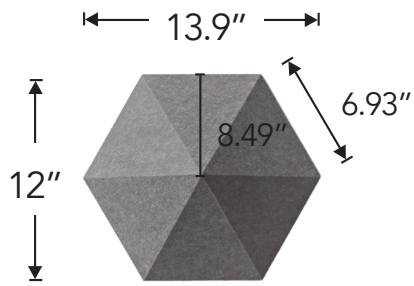

Product Dimensions

Single Diamond