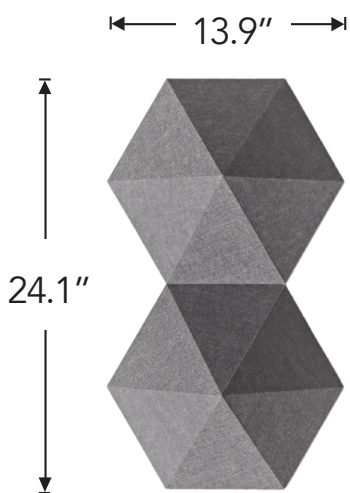

# Specs

Style	Standard (LxH)	Depth	Weight	SF/Unit
Single Diamond	13.9" x 12"	6.5"	1 lb	0.87
2-Diamond Cluster	13.9" x 24.1"	6.5"	2 lbs	1.74
5-Diamond Cluster	24.4" x 36.1"	6.5"	5 lbs	4.36
10-Diamond Cluster	45.2" x 36.1"	6.5"	10 lbs	8.74

# Product Dimensions

Single Diamond

5-Diamond Cluster

2-Diamond Cluster

10-Diamond Cluster