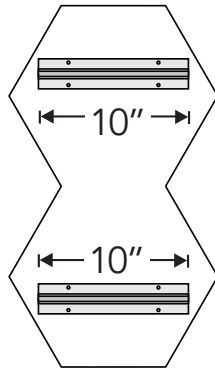

2-Diamond Cluster