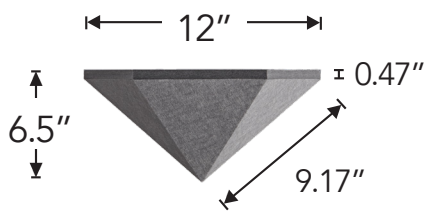

# Specs

Style	Standard (LxH)	Depth	Weight	SF/Unit
Single Diamond	13.9" x 12"	6.5"	1 lb	0.87
2-Diamond Cluster	13.9" x 24.1"	6.5"	2 lbs	1.74
5-Diamond Cluster	24.4" x 36.1"	6.5"	5 lbs	4.36
10-Diamond Cluster	45.2" x 36.1"	6.5"	10 lbs	8.74

All specs refer to singular products and not multiples unless specified. Due to the nature of the material, cutting and fabrication process, minor dimensional variances may occur.

Designer Kirei

Material Thickness 12mm

# Product Dimensions

Single Diamond

5-Diamond Cluster

2-Diamond Cluster

10-Diamond Cluster